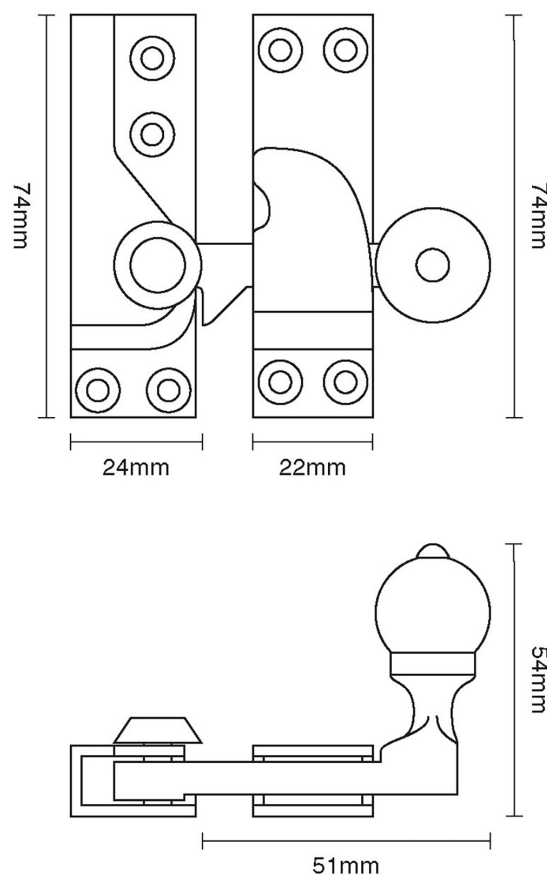

CROFT

Product Code: 4150

Product Name: Large Straight Arm Sash Fastener – With White Knob

Description: Part of our full sash window offering, our beautifully crafted Large Straight Arm Sash Fastener - With White Knob.

Shown here in our Polished Brass Unlacquered finish.

Product Information

Also available: 4150B with black knob 4150R with reeded knob
74mm

Available in all Croft finishes excluding DORB, IBMA, IBUL, MBK, ORB, RBMA, TB,