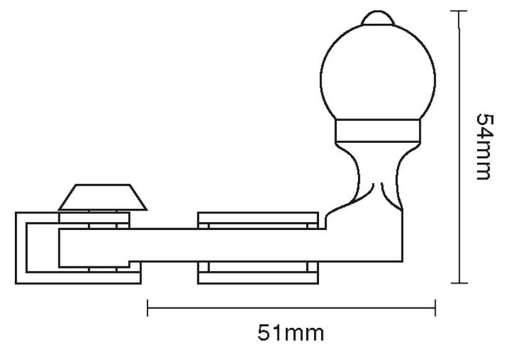

Available in all Croft finishes excluding RBMA, TB,