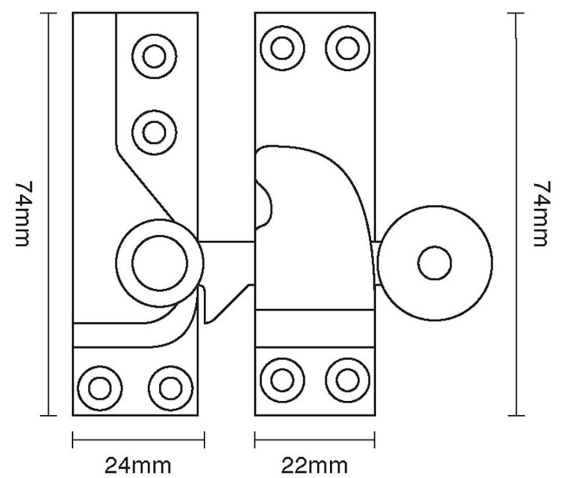

CROFT

Product Code: 4150

Product Name: Large Straight Arm Sash Fastener – With White Knob

Description: Part of our full sash window offering, our beautifully crafted Large Straight Arm Sash Fastener - With White Knob.

Shown here in our Polished Brass Unlacquered finish.

Product Information

Also available: 4150B with black knob 4150R with reeded knob
74mm

Available in all Croft finishes excluding RBMA, TB,