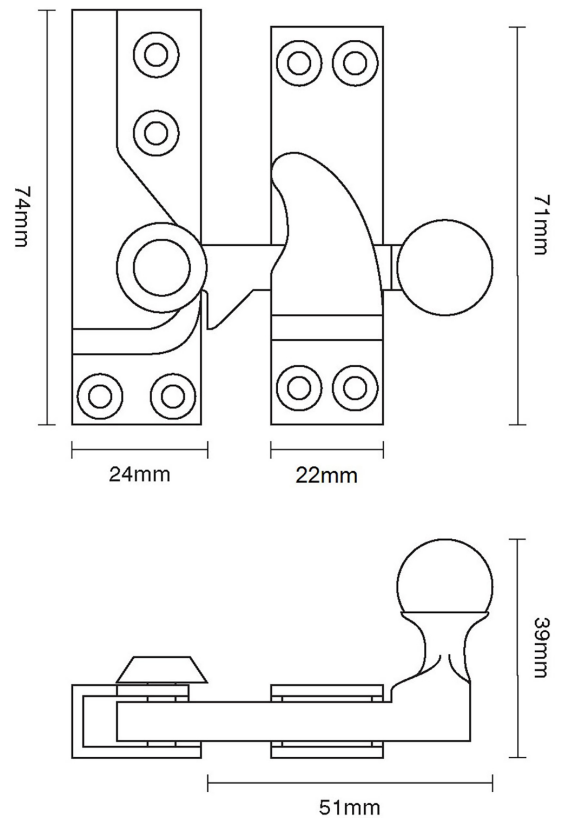

CROFT

Product Code: 4119

Product Name: Large Straight Arm Sash Fastener

Description: Part of our full sash window offering, our beautifully crafted Large Straight Arm Sash Fastener.

Shown here in our Satin Brass finish.

Product Information

74mm

Available in all Croft finishes excluding DORB, IBMA, IBUL, MBK, ORB, RBMA, TB,