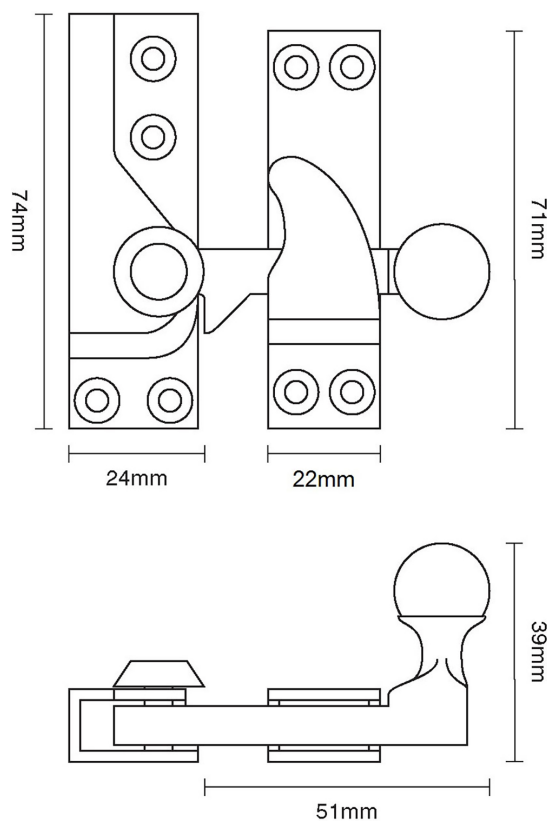

CROFT

Product Code: 4119

Product Name: Large Straight Arm Sash Fastener

Description: Part of our full sash window offering, our beautifully crafted Large Straight Arm Sash Fastener.

Shown here in our Satin Brass finish.

Product Information

74mm

Available in all Croft finishes excluding DORB, IBMA, IBUL, MBK, ORB, RBMA, TB,