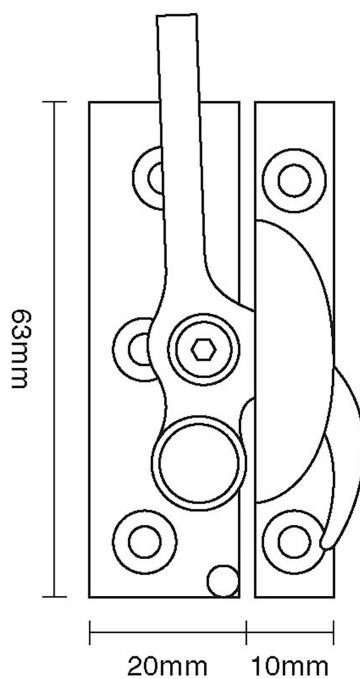

CROFT

Product Code: 3465L

Product Name: Lockable Claw Fastener

Description: Part of our full sash window offering, our beautifully crafted Lockable Claw Fastener.

Suitable for narrow sashes.

3465 non locking version pictured.

Shown here in our Smoked Brass finish.

Product Information

Suitable for narrow sashes.

Available in all Croft finishes excluding RBMA, TB, ZB,