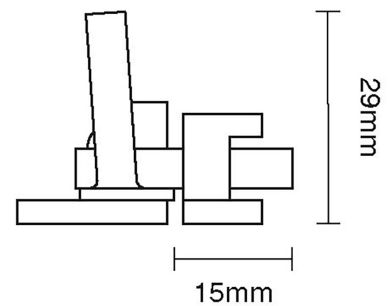

Available in all Croft finishes excluding DORB, IBMA, IBUL, MBK, ORB, RBMA, TB, ZB,