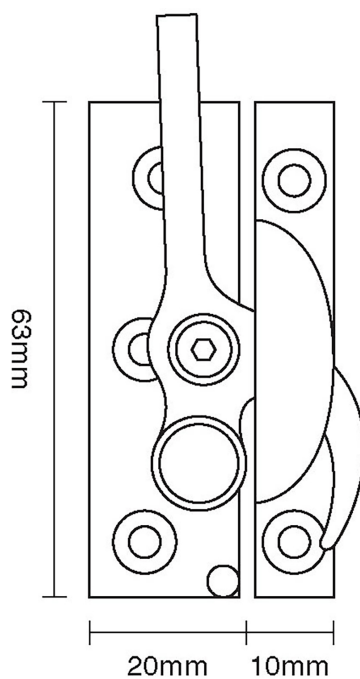

# CROFT

Product Code: 3465L

Product Name: Lockable Claw Fastener

Description: Part of our full sash window offering, our beautifully crafted Lockable Claw Fastener.

Suitable for narrow sashes.

3465 non locking version pictured.

## Product Information

Suitable for narrow sashes.

Available in all Croft finishes excluding RBMA, TB, ZB,