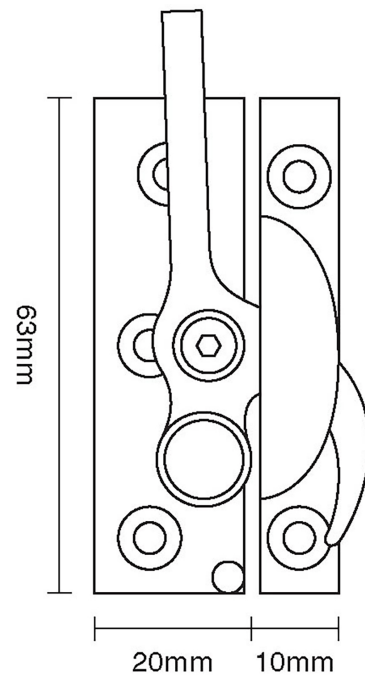

Available in all Croft finishes excluding DORB, IBMA, IBUL, MBK, ORB, RBMA, TB, ZB,