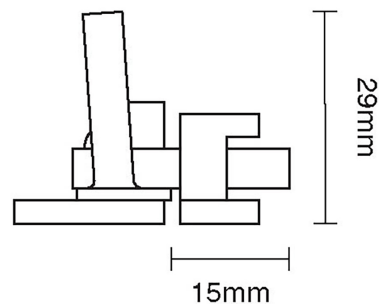

Available in all Croft finishes excluding RBMA, TB, ZB,