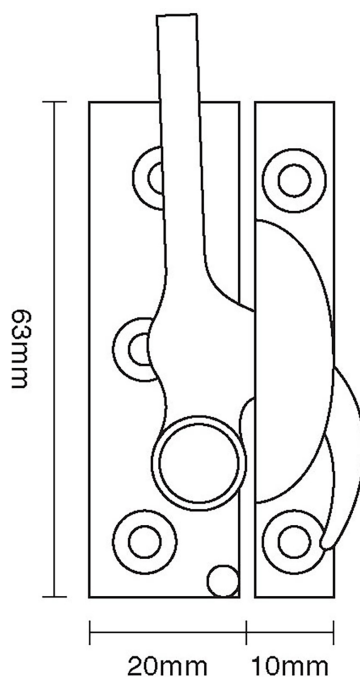

# CROFT

**Product Code:** 3465

**Product Name:** Claw Fastener

**Description:** Part of our full sash window offering, our beautifully crafted Claw Fastener.

Suitable for narrow sashes.

Also available as our 3465L Locking version.

## Product Information

Suitable for narrow sashes. Also available as our 3465L Locking version.

Available in all Croft finishes excluding DORB, IBMA, IBUL, MBK, ORB, RBMA, TB, ZB,