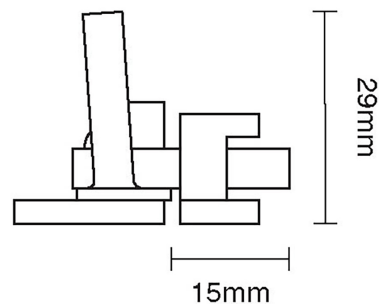

Available in all Croft finishes excluding DORB, IBMA, IBUL, MBK, ORB, RBMA, TB, ZB,