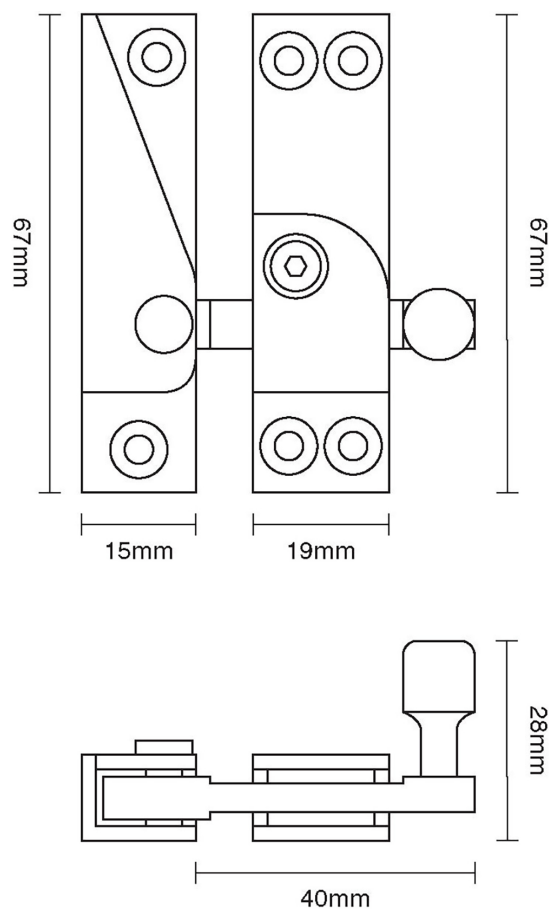

CROFT

Product Code: 2825NL

Product Name: Lockable Straight Arm Sash Fastener – Narrow Style

Description: Part of our full sash window offering, our beautifully crafted Lockable Straight Arm Sash Fastener - Narrow Style.

Shown here in our Satin Brass Unlacquered finish.

Product Information

Suitable for narrow styles, 15mm wide body. Also available: 2825 Non locking version 2825L Locking version 2825N Narrow non locking version 67mm