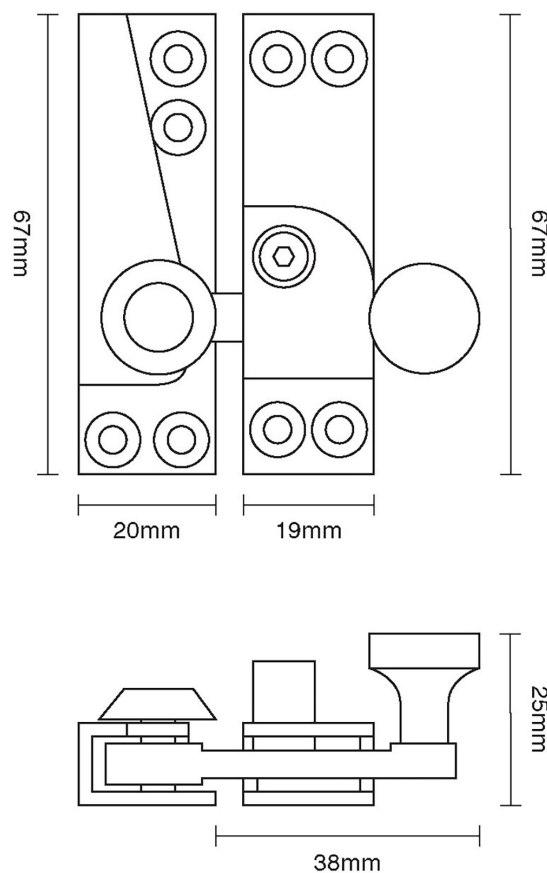

CROFT

Product Code: 2825L

Product Name: Lockable Straight Arm Sash Fastener

Description: Part of our full sash window offering, our beautifully crafted Lockable Straight Arm Sash Fastener.

Shown here in our Polished Brass Unlacquered finish.

Product Information

Also available: 2825 Non locking version 2825N Narrow version
2825NL Narrow locking version 67mm

Available in all Croft finishes excluding DORB, IBMA, IBUL, MBK, ORB, RBMA, TB,