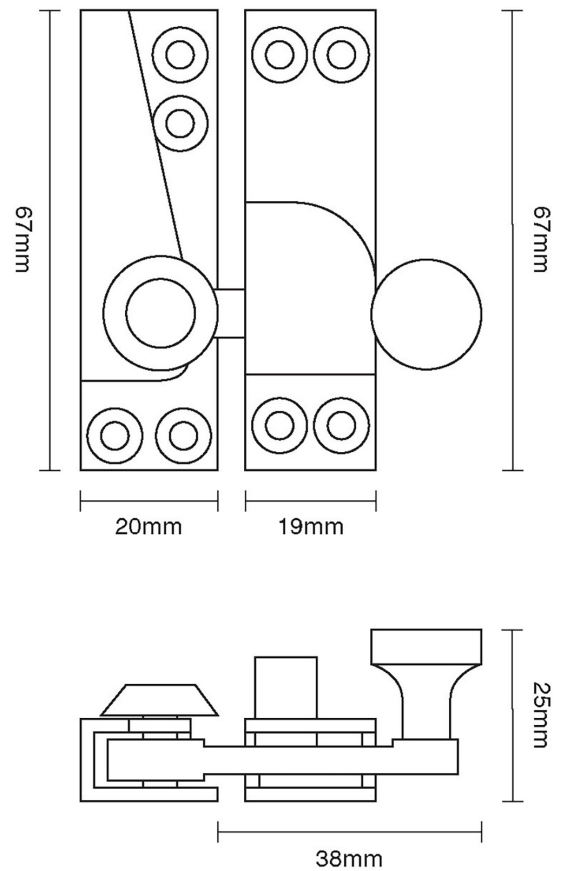

CROFT

Product Code: 2825

Product Name: Straight Arm Sash Fastener

Description: Part of our full sash window offering, our beautifully crafted Straight Arm Sash Fastener.

2825L locking version pictured.

Shown here in our Polished Brass Unlacquered finish.

Product Information

Also available: 2825L Locking version 2825N Narrow version
2825NL Narrow locking version Note- 2825L Locking Version
shown in photo. 67mm

Available in all Croft finishes excluding DORB, IBMA, IBUL, MBK, ORB, RBMA, TB,