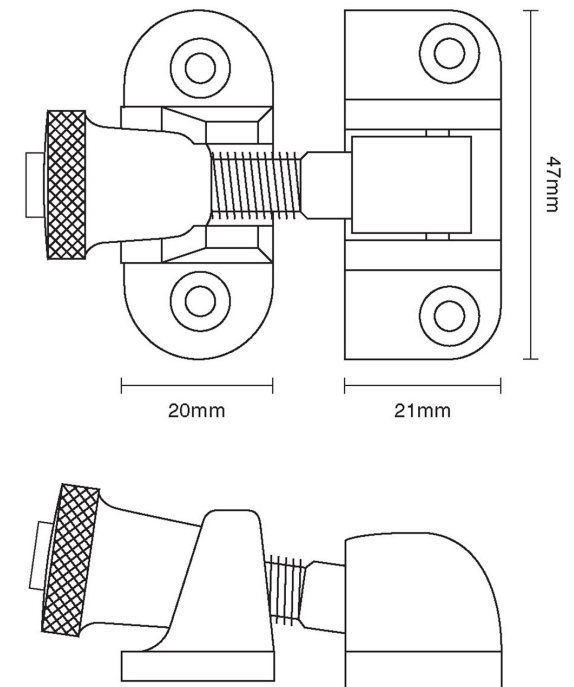

CROFT

Product Code: 1826

Product Name: Brighton Fastener

Description: Part of our full sash window offering, our beautifully crafted Brighton Fastener.

Shown here in our Satin Brass finish.

### Product Information

Also available: 1826L Locking version. Note- 1826L Locking Version shown in photo. 47mm

Available in all Croft finishes