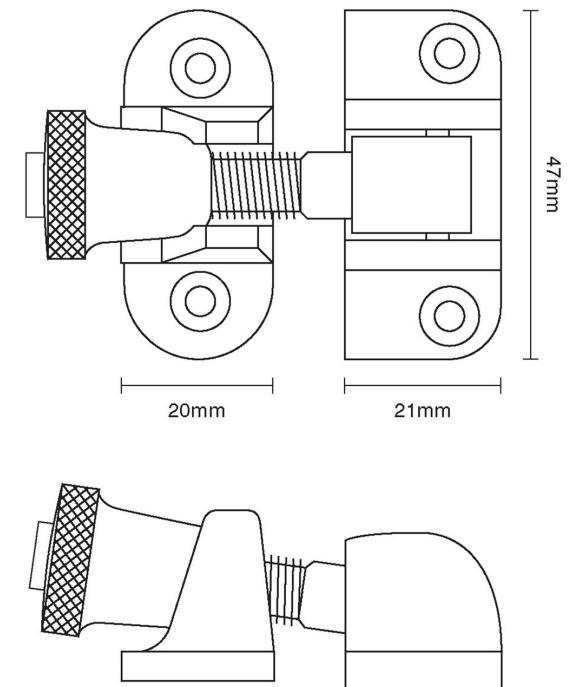

CROFT

Product Code: 1826

Product Name: Brighton Fastener

Description: Part of our full sash window offering, our beautifully crafted Brighton Fastener.

Shown here in our Satin Brass finish.

Product Information

Also available: 1826L Locking version. Note- 1826L Locking Version shown in photo. 47mm

Available in all Croft finishes excluding DORB, IBMA, IBUL, MBK, ORB,