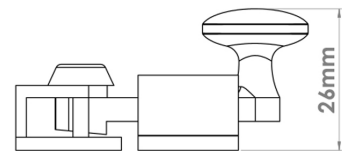

CROFT

Product Code: 1762

Product Name: Straight Arm Sash Fastener

Description: Part of our full sash window offering, our beautifully crafted Straight Arm Sash Fastener.

Shown here in our Aged Brass finish.

Product Information

67mm

Available in all Croft finishes excluding RBMA, TB,