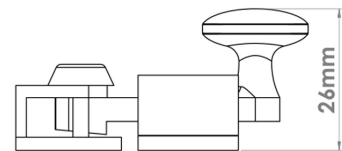

CROFT

Product Code: 1762

Product Name: Straight Arm Sash Fastener

Description: Part of our full sash window offering, our beautifully crafted Straight Arm Sash Fastener.

Shown here in our Aged Brass finish.

### Product Information

67mm

Available in all Croft finishes excluding RBMA, TB,