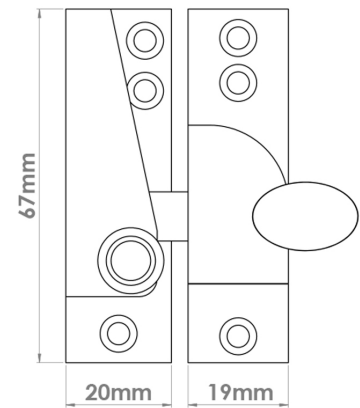

CROFT

Product Code: 1762

Product Name: Straight Arm Sash Fastener

Description: Part of our full sash window offering, our beautifully crafted Straight Arm Sash Fastener.

Shown here in our Aged Brass finish.

Product Information

67mm

Available in all Croft finishes excluding RBMA, TB,