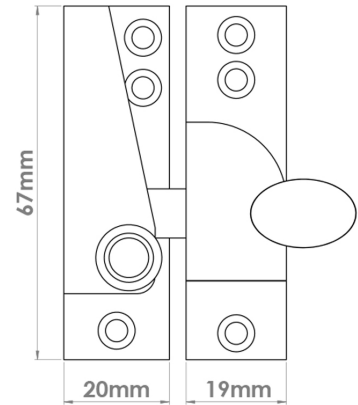

CROFT

Product Code: 1762

Product Name: Straight Arm Sash Fastener

Description: Part of our full sash window offering, our beautifully crafted Straight Arm Sash Fastener.

Shown here in our Aged Brass finish.

Product Information

67mm

Available in all Croft finishes excluding RBMA, TB,