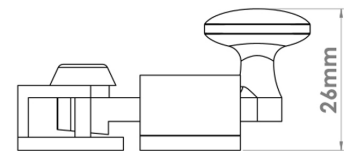

CROFT

Product Code: 1762

Product Name: Straight Arm Sash Fastener

Description: Part of our full sash window offering, our beautifully crafted Straight Arm Sash Fastener.

Shown here in our Aged Brass finish.

Product Information

67mm

Available in all Croft finishes excluding RBMA, TB,