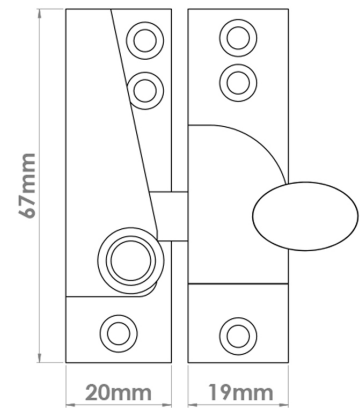

CROFT

Product Code: 1762

Product Name: Straight Arm Sash Fastener

Description: Part of our full sash window offering, our beautifully crafted Straight Arm Sash Fastener.

Shown here in our Aged Brass finish.

### Product Information

67mm

Available in all Croft finishes excluding RBMA, TB,