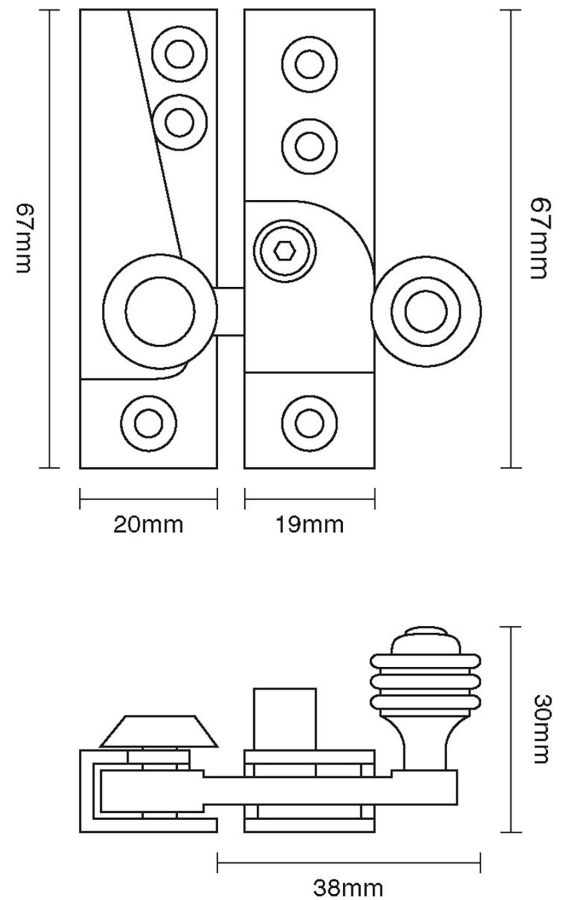

CROFT

Product Code: 1035L

Product Name: Lockable Reeded Knob Sash Fastener

Description: Part of our full sash window offering, our Lockable Sash Fastener.

Shown here in our Polished Brass Unlacquered finish.

### Product Information

Also available: 1035 - Non locking version. 67mm  
1035 - Non locking version. 67mm

Available in all Croft finishes excluding RBMA, TB,