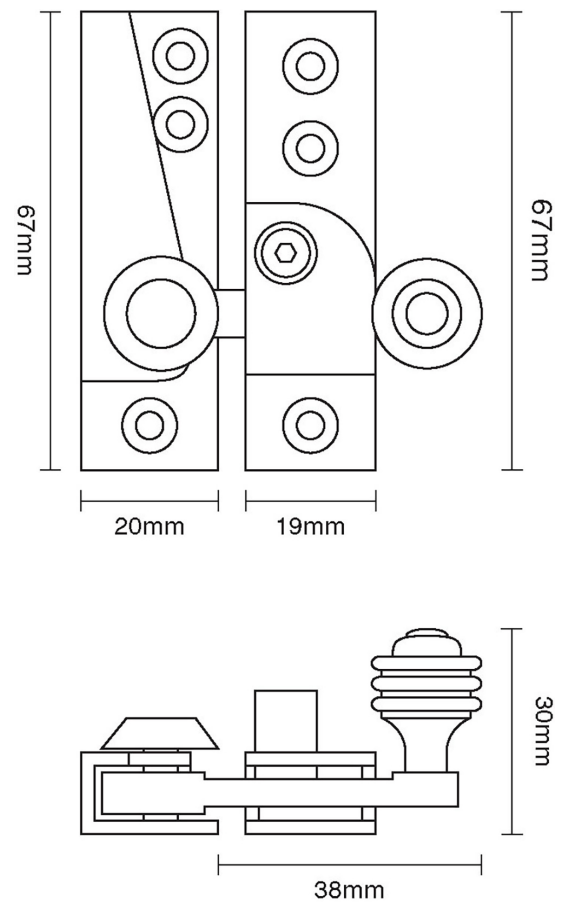

CROFT

Product Code: 1035L

Product Name: Lockable Reeded Knob Sash Fastener

Description: Part of our full sash window offering, our Lockable Sash Fastener.

Shown here in our Polished Brass Unlacquered finish.

Product Information

Also available: 1035 - Non locking version. 67mm
Also available: 1035 - Non locking version. 67mm

Available in all Croft finishes excluding DORB, IBMA, IBUL, MBK, ORB, RBMA, TB,