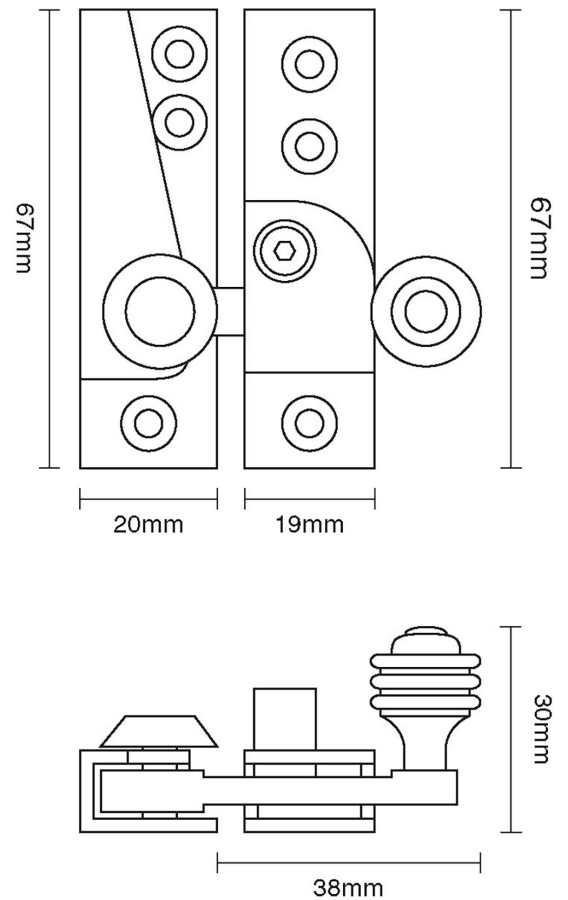

CROFT

Product Code: 1035L

Product Name: Lockable Reeded Knob Sash Fastener

Description: Part of our full sash window offering, our Lockable Sash Fastener.

Shown here in our Polished Brass Unlacquered finish.

Product Information

Also available: 1035 - Non locking version. 67mm
1035 - Non locking version. 67mm

Available in all Croft finishes excluding RBMA, TB,