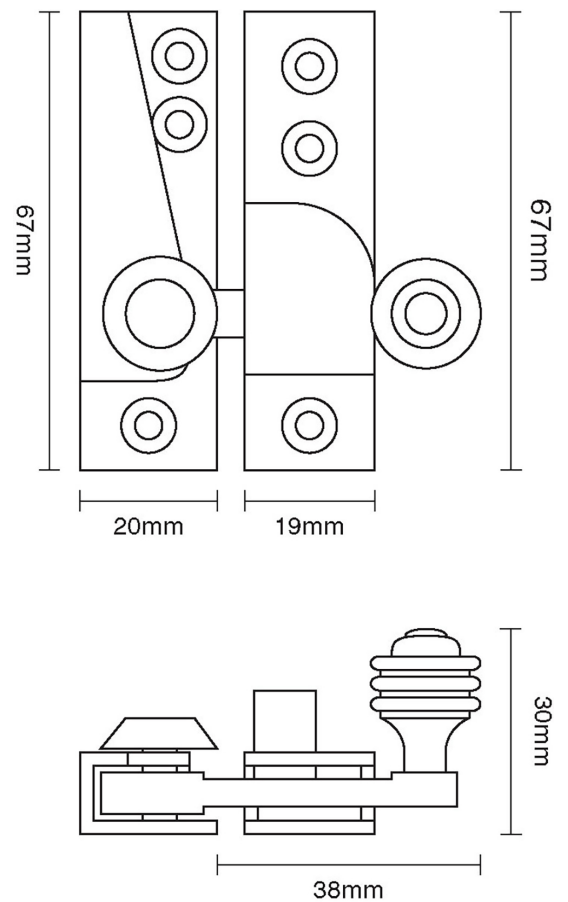

CROFT

Product Code: 1035

Product Name: Reeded Knob Sash Fastener

Description: Part of our full sash window offering, our beautifully crafted Reeded Knob Sash Fastener.

1035L locking version pictured.

Shown here in our Polished Brass Unlacquered finish.

### Product Information

Also available: 1035L - Locking version. Non locking version shown in photo.

Available in all Croft finishes excluding DORB, IBMA, IBUL, MBK, ORB, RBMA, TB,