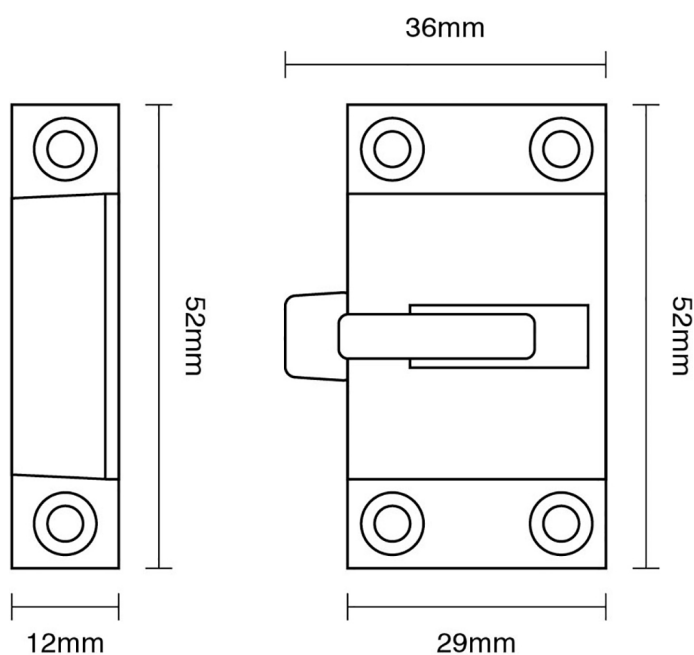

Available in all Croft finishes excluding RBMA, TB,