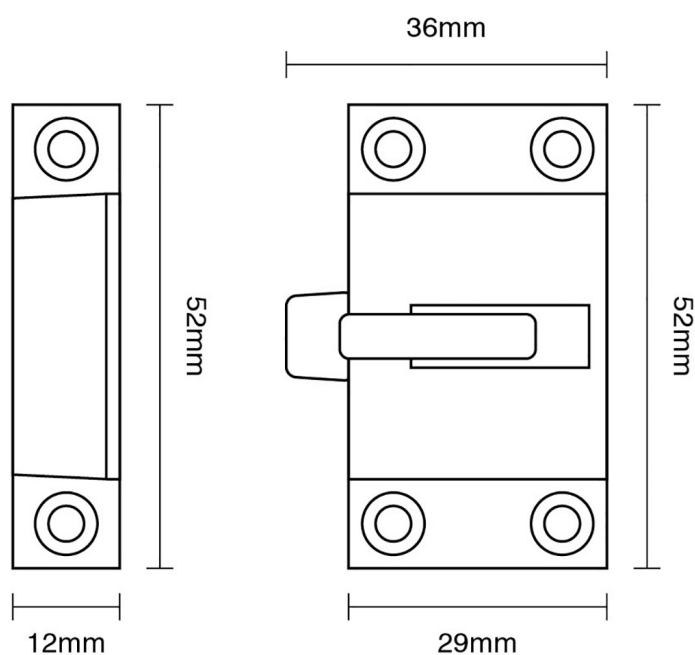

Available in all Croft finishes excluding RBMA, TB,