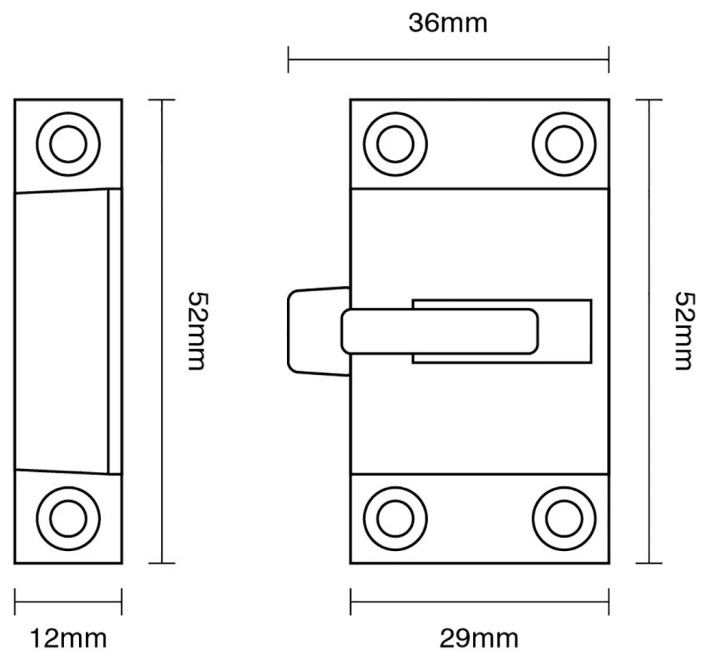

CROFT

Product Code: 2123

Product Name: Fanlight Catch

Description: Supplied with box keep as standard. Also available: 2124 Fanlight Catch with Mortice Plate.

Shown here in our Polished Chrome finish.

Product Information

Supplied with box keep as standard. Also available:
2124 Fanlight Catch with Mortice Plate.

Available in all Croft finishes excluding DORB, IBMA, IBUL, MBK, ORB, RBMA, TB,