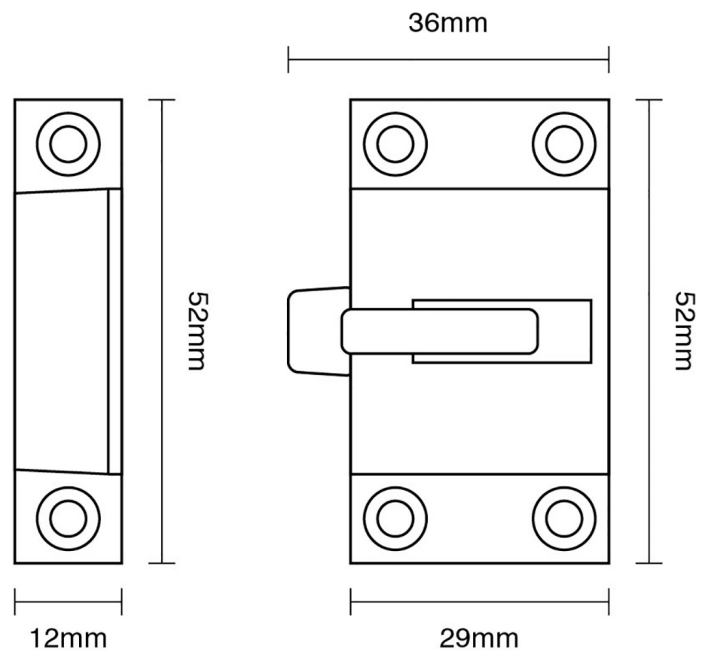

CROFT

Product Code: 2123

Product Name: Fanlight Catch

Description: Supplied with box keep as standard. Also available: 2124 Fanlight Catch with Mortice Plate.

Shown here in our Polished Chrome finish.

Product Information

Supplied with box keep as standard. Also available: 2124 Fanlight Catch with Mortice Plate.

Available in all Croft finishes excluding RBMA, TB,