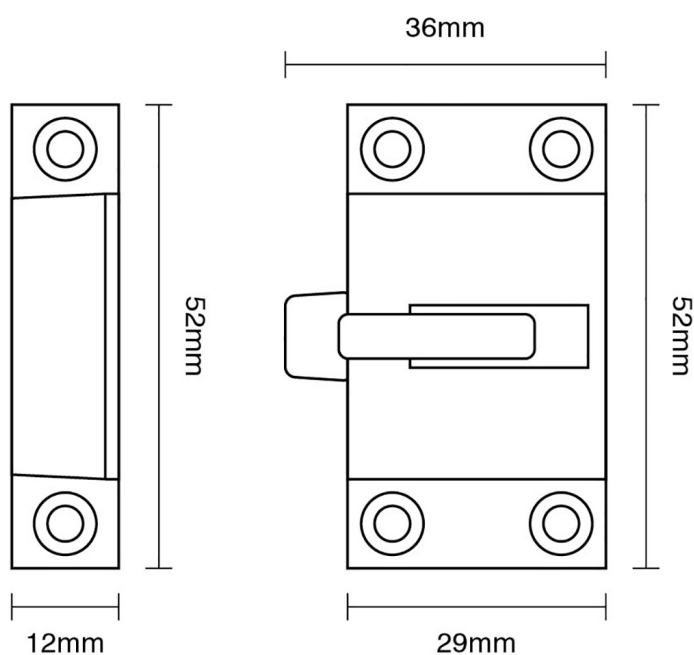

Available in all Croft finishes excluding PG, PGUL, RBMA, TB,