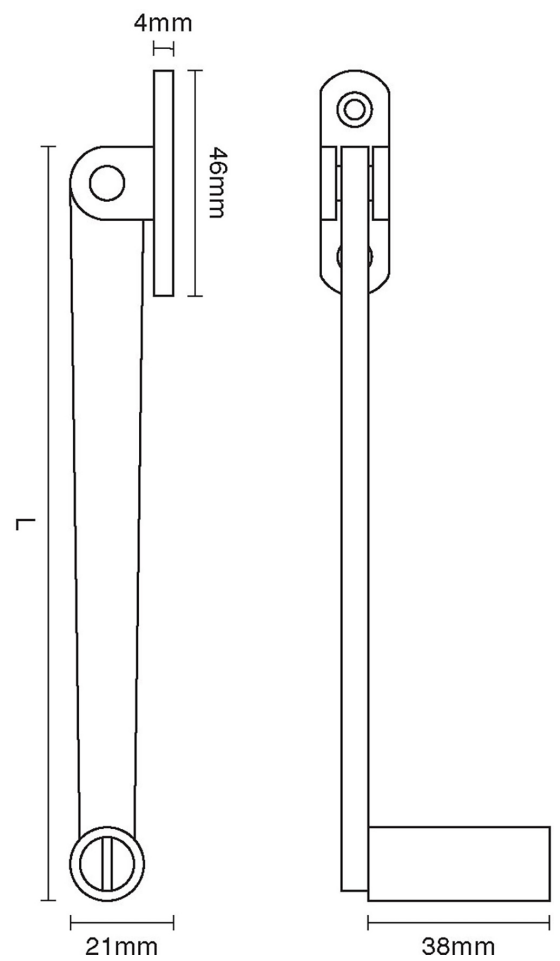

CROFT

Product Code: 1886

Product Name: Roller Stay with 38mm Roller

Description:

Shown here in our Distressed Antique Nickel finish.

### Product Information

6" 8"

Sizes	L
6"	152
8"	203

Available in all Croft finishes excluding RBMA, TB,