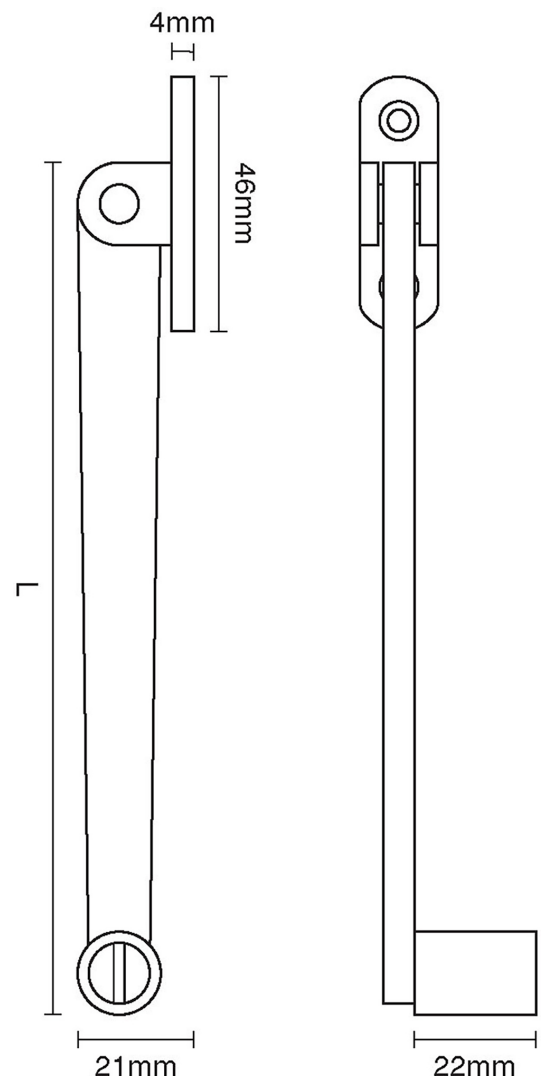

CROFT

Product Code: 1885

Product Name: Roller Stay

Description:

Shown here in our Satin Chrome finish.

Product Information

6" 8"

Sizes	L
6"	152
8"	203