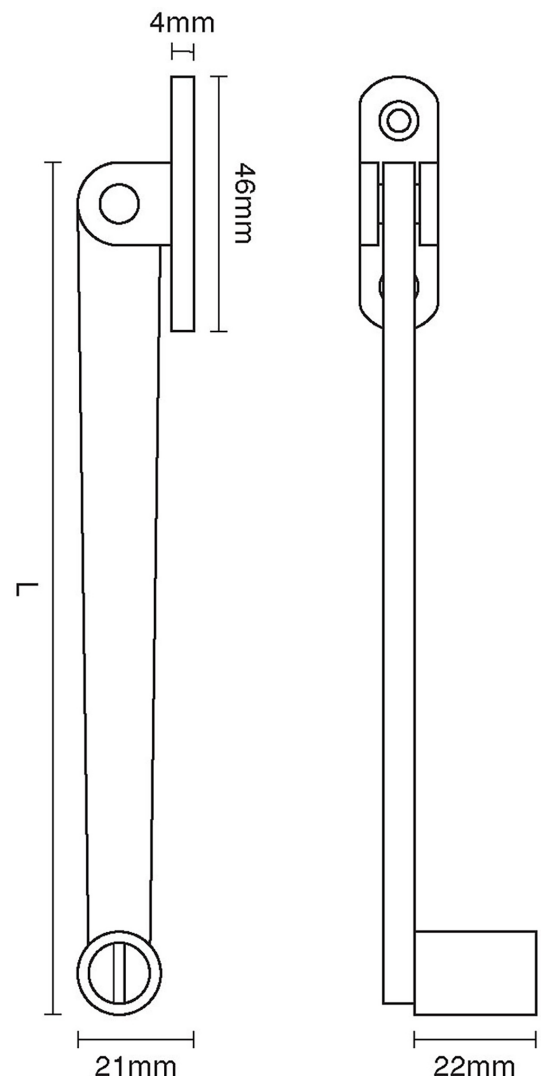

CROFT

Product Code: 1885

Product Name: Roller Stay

Description:

Shown here in our Satin Chrome finish.

### Product Information

6" 8"

Sizes	L
6"	152
8"	203