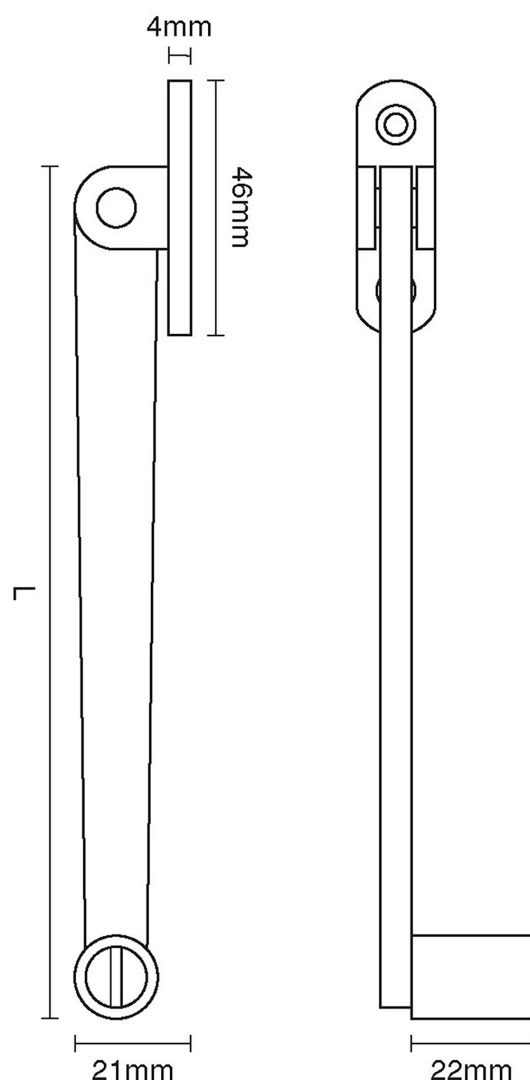

CROFT

Product Code: 1885

Product Name: Roller Stay

Description:

Shown here in our Satin Chrome finish.

### Product Information

6" 8"

Sizes	L
6"	152
8"	203