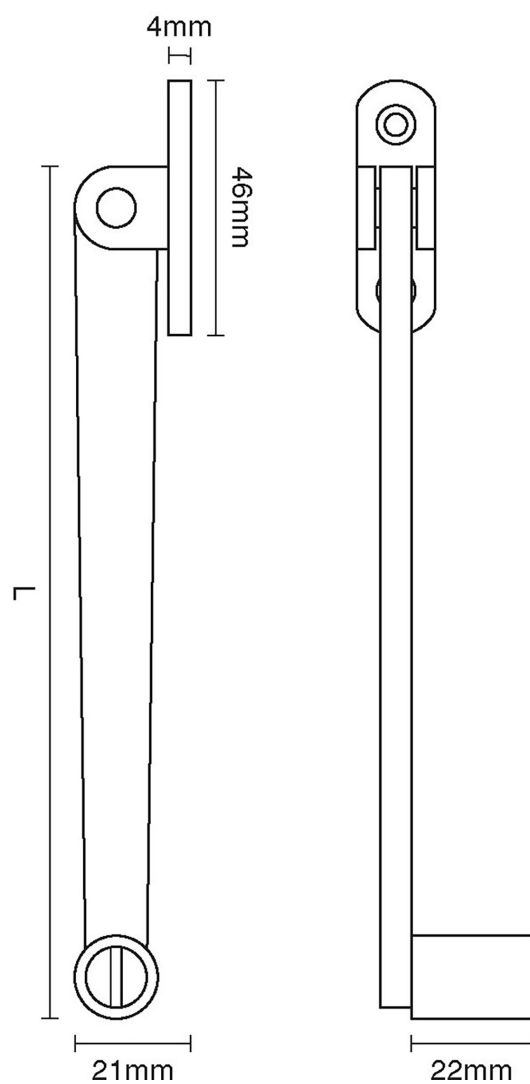

CROFT

Product Code: 1885

Product Name: Roller Stay

Description:

Shown here in our Satin Chrome finish.

Product Information

6" 8"

Sizes	L
6"	152
8"	203