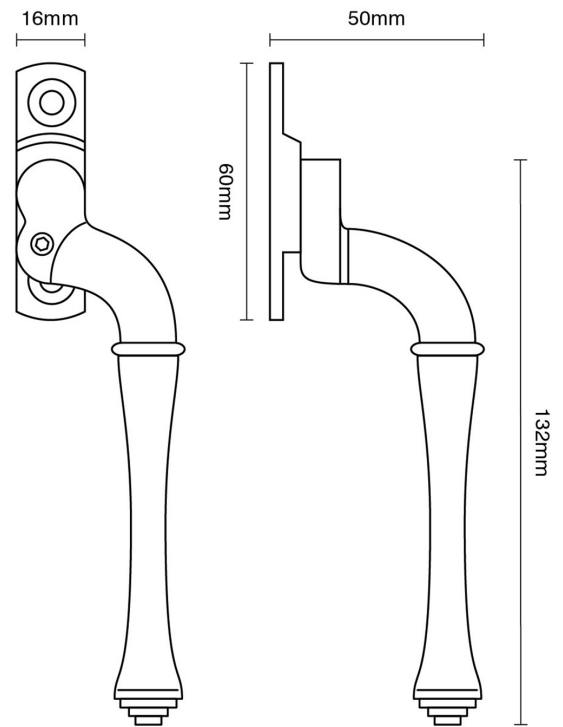

CROFT

Product Code: 6463L

Product Name: Lockable Fairmont Window Espagnolette Handle – Narrow Style

Description: Part of our full range of window fittings, our espagnolette handles add an extra touch of elegant character to your windows.

Shown here in our Polished Brass finish.

Product Information

60 x 16mm backplate, supplied with 7mm sq x 40mm spindle.

Also available: 6463 Non locking version.

Available in all Croft finishes excluding RBMA, TB,