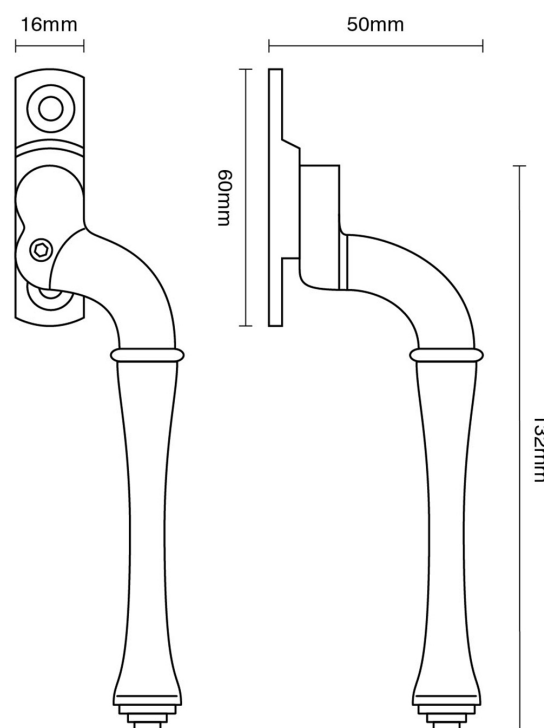

# CROFT

**Product Code:** 6463L

**Product Name:** Lockable Fairmont Window Espagnolette Handle – Narrow Style

**Description:** Part of our full range of window fittings, our espagnolette handles add an extra touch of elegant character to your windows.

## Product Information

60 x 16mm backplate, supplied with 7mm sq x 40mm spindle.

Also available: 6463 Non locking version.

Available in all Croft finishes excluding RBMA, TB,