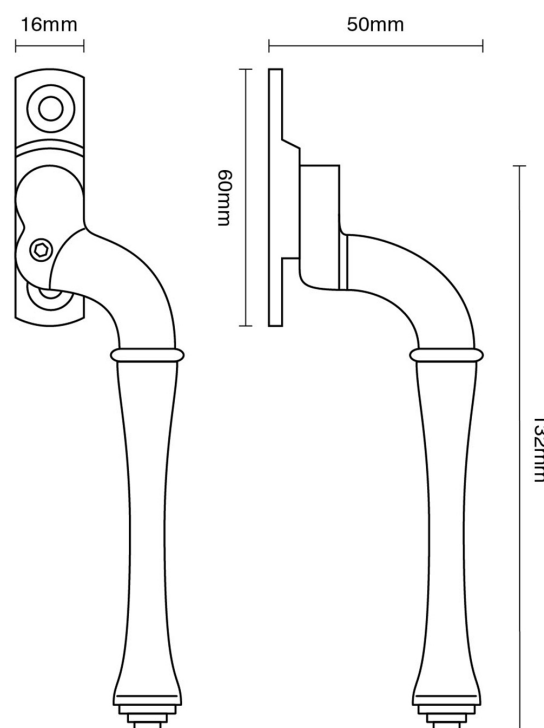

CROFT

Product Code: 6463L

Product Name: Lockable Fairmont Window Espagnolette Handle – Narrow Style

Description: Part of our full range of window fittings, our espagnolette handles add an extra touch of elegant character to your windows.

Shown here in our Polished Brass finish.

Product Information

60 x 16mm backplate, supplied with 7mm sq x 40mm spindle.

Also available: 6463 Non locking version.

Available in all Croft finishes excluding RBMA, TB,