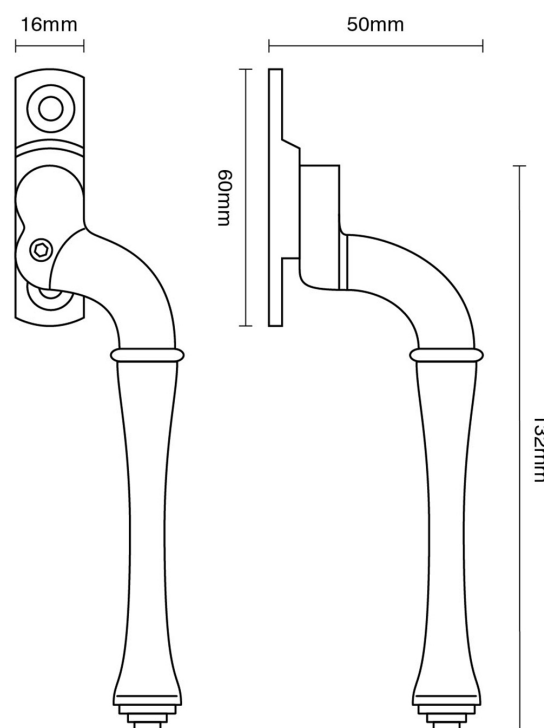

CROFT

Product Code: 6463L

Product Name: Lockable Fairmont Window Espagnolette Handle – Narrow Style

Description: Part of our full range of window fittings, our espagnolette handles add an extra touch of elegant character to your windows.

Shown here in our Polished Brass finish.

Product Information

60 x 16mm backplate, supplied with 7mm sq x 40mm spindle.

Also available: 6463 Non locking version.

Available in all Croft finishes excluding DORB, IBMA, IBUL, MBK, ORB, RBMA, TB,