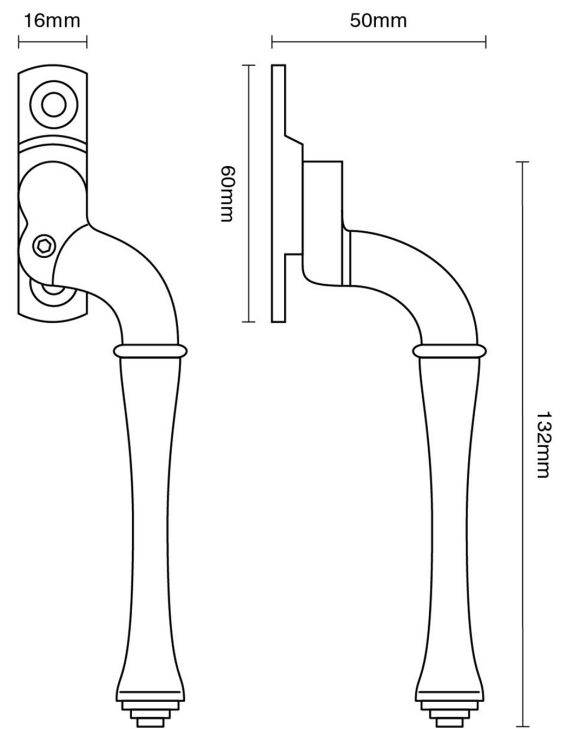

CROFT

Product Code: 6463L

Product Name: Lockable Fairmont Window Espagnolette Handle – Narrow Style

Description: Part of our full range of window fittings, our espagnolette handles add an extra touch of elegant character to your windows.

Shown here in our Polished Brass finish.

Product Information

60 x 16mm backplate, supplied with 7mm sq x 40mm spindle.

Also available: 6463 Non locking version.

Available in all Croft finishes excluding RBMA, TB,