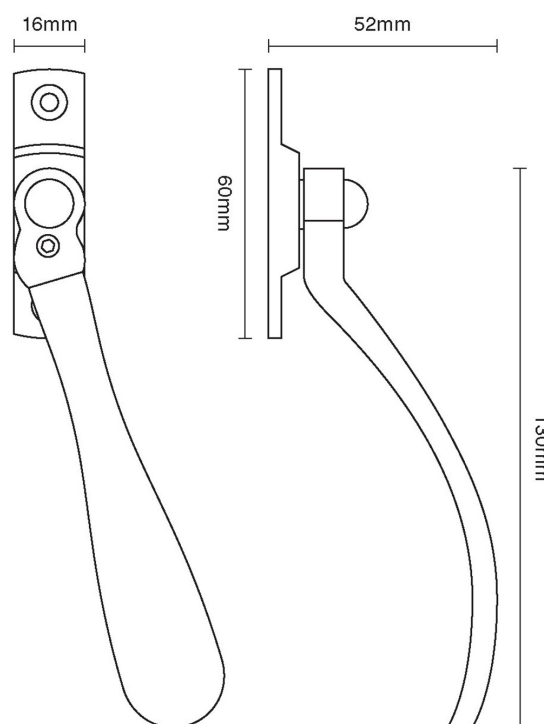

# CROFT

**Product Code:** 6450

**Product Name:** Window Espagnolette Handle – Spoon End – Narrow Style

**Description:** Part of our full range of window fittings, our espagnolette handles add an extra touch of elegant character to your windows.

Shown here in our finish.

## Product Information

60 x 16mm backplate.

Supplied with a 40mm long spindle as standard.

Also available: 6450L Locking version.

This product is handed.

Available in all Croft finishes excluding DORB, IBMA, IBUL, MBK, ORB, RBMA, TB,