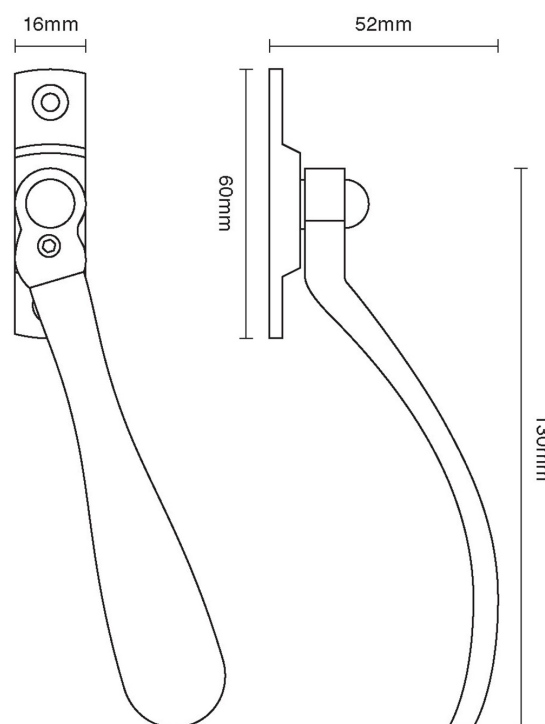

CROFT

Product Code: 6450

Product Name: Window Espagnolette Handle – Spoon End – Narrow Style

Description: Part of our full range of window fittings, our espagnolette handles add an extra touch of elegant character to your windows.

Shown here in our finish.

Product Information

60 x 16mm backplate.

Supplied with a 40mm long spindle as standard.

Also available: 6450L Locking version.

This product is handed.

Available in all Croft finishes excluding RBMA, TB,