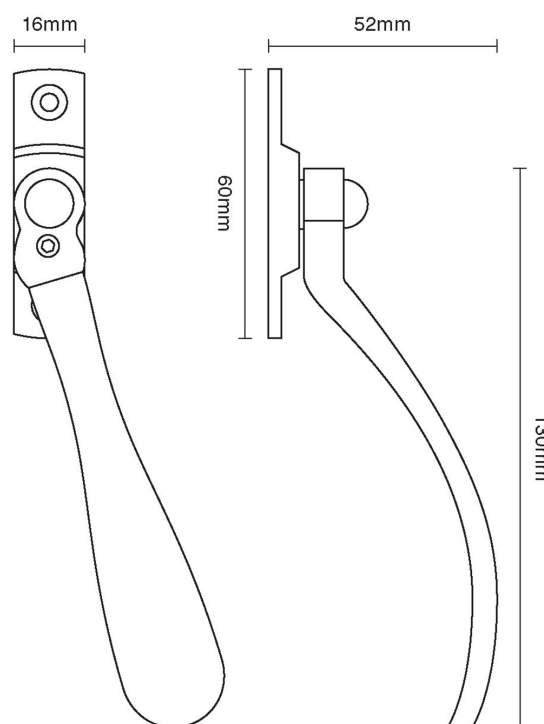

CROFT

Product Code: 6450

Product Name: Window Espagnolette Handle – Spoon End – Narrow Style

Description: Part of our full range of window fittings, our espagnolette handles add an extra touch of elegant character to your windows.

Shown here in our finish.

Product Information

60 x 16mm backplate.

Supplied with a 40mm long spindle as standard.

Also available: 6450L Locking version.

This product is handed.

Available in all Croft finishes excluding RBMA, TB,