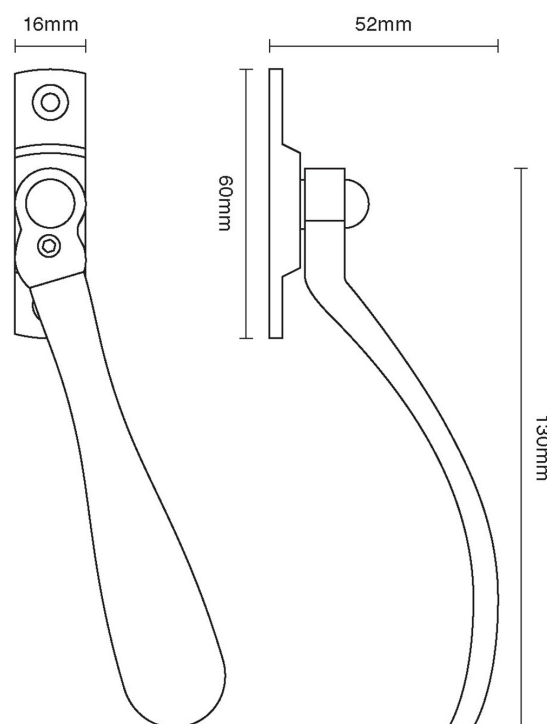

CROFT

Product Code: 6450L

Product Name: Lockable Window Espagnolette Handle – Spoon End – Narrow Style

Description: Part of our full range of window fittings, our espagnolette handles add an extra touch of elegant character to your windows.

Shown here in our Satin Brass finish.

Product Information

60 x 16mm backplate.

Supplied with a 40mm long spindle as standard.

Also available: 6450 Non locking version.

This product is handed.

Available in all Croft finishes excluding RBMA, TB,