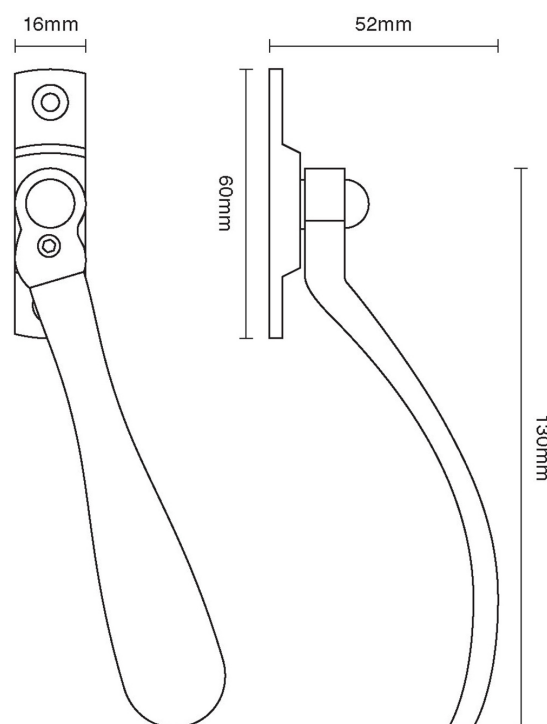

CROFT

Product Code: 6450L

Product Name: Lockable Window Espagnolette Handle – Spoon End – Narrow Style

Description: Part of our full range of window fittings, our espagnolette handles add an extra touch of elegant character to your windows.

Shown here in our Satin Brass finish.

Product Information

60 x 16mm backplate.

Supplied with a 40mm long spindle as standard.

Also available: 6450 Non locking version.

This product is handed.

Available in all Croft finishes excluding DORB, IBMA, IBUL, MBK, ORB, RBMA, TB,