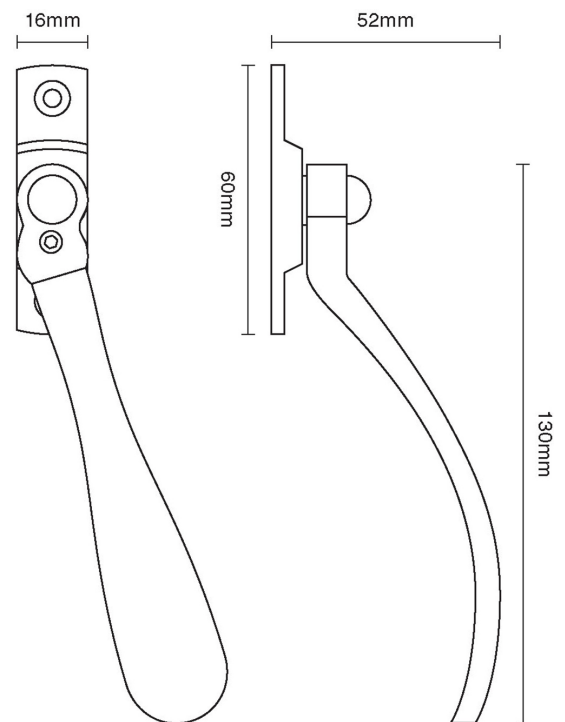

CROFT

Product Code: 6450L

Product Name: Lockable Window Espagnolette Handle – Spoon End – Narrow Style

Description: Part of our full range of window fittings, our espagnolette handles add an extra touch of elegant character to your windows.

Shown here in our Satin Brass finish.

Product Information

60 x 16mm backplate.

Supplied with a 40mm long spindle as standard.

Also available: 6450 Non locking version.

This product is handed.

Available in all Croft finishes excluding RBMA, TB,