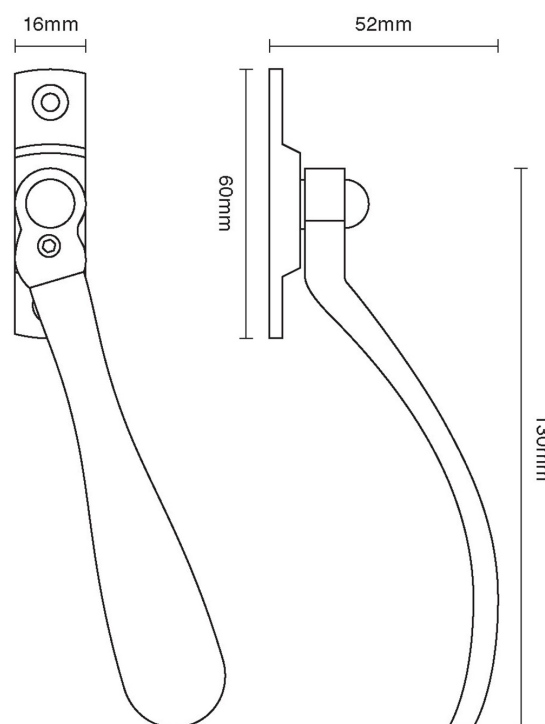

CROFT

Product Code: 6450L

Product Name: Lockable Window Espagnolette Handle – Spoon End – Narrow Style

Description: Part of our full range of window fittings, our espagnolette handles add an extra touch of elegant character to your windows.

Shown here in our Satin Brass finish.

Product Information

60 x 16mm backplate.

Supplied with a 40mm long spindle as standard.

Also available: 6450 Non locking version.

This product is handed.

Available in all Croft finishes excluding RBMA, TB,