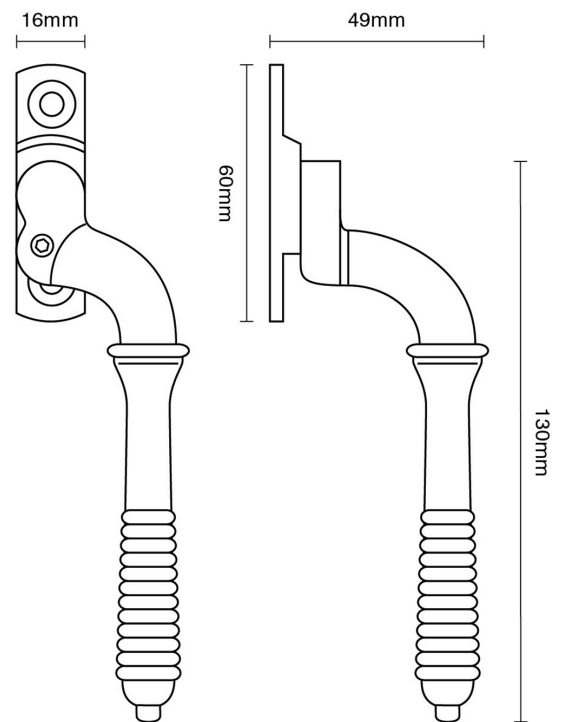

CROFT

Product Code: 6440L

Product Name: Lockable Window Espagnolette Handle – Reeded – Narrow Style

Description: Part of our full range of window fittings, our espagnolette handles add an extra touch of elegant character to your windows.

Shown here in our Polished Brass finish.

Product Information

60 x 16mm backplate. Also available: 6440 Non locking version. This product is handed. 60 x 16mm backplate. Also available: 6440 Non locking version. This product is handed.