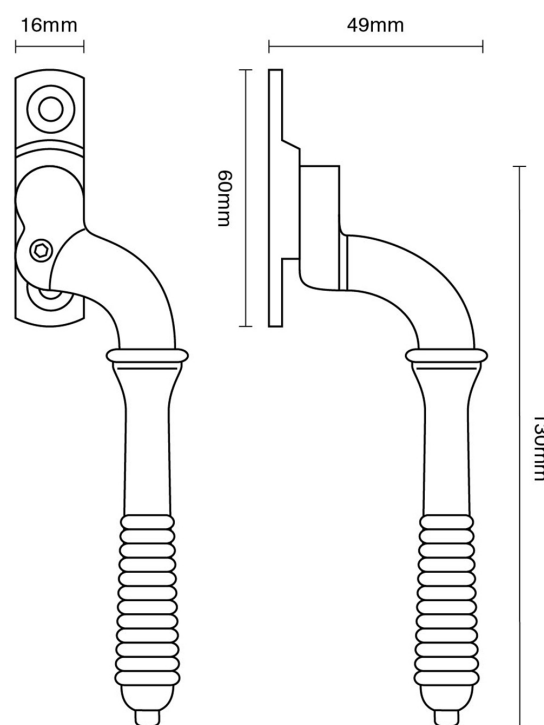

CROFT

Product Code: 6440L

Product Name: Lockable Window Espagnolette Handle – Reeded – Narrow Style

Description: Part of our full range of window fittings, our espagnolette handles add an extra touch of elegant character to your windows.

Shown here in our Polished Brass finish.

Product Information

60 x 16mm backplate. Also available: 6440 Non locking version. This product is handed. 60 x 16mm backplate. Also available: 6440 Non locking version. This product is handed.