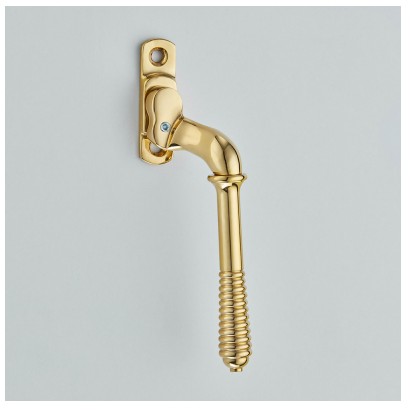

CROFT

Product Code: 6440L

Product Name: Lockable Window Espagnolette Handle – Reeded – Narrow Style

Description: Part of our full range of window fittings, our espagnolette handles add an extra touch of elegant character to your windows.

Shown here in our Polished Brass finish.

Product Information

60 x 16mm backplate. Also available: 6440 Non locking version. This product is handed. 60 x 16mm backplate. Also available: 6440 Non locking version. This product is handed.

Available in all Croft finishes excluding DORB, IBMA, IBUL, MBK, ORB, RBMA, TB,