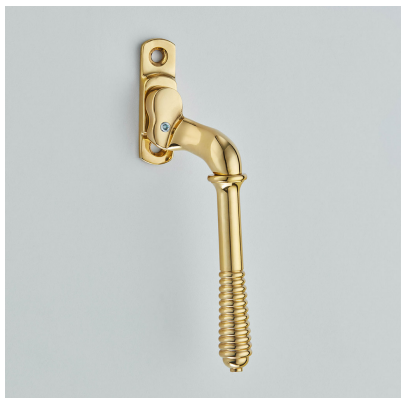

CROFT

Product Code: 6440L

Product Name: Lockable Window Espagnolette Handle – Reeded – Narrow Style

Description: Part of our full range of window fittings, our espagnolette handles add an extra touch of elegant character to your windows.

Shown here in our Polished Brass finish.

Product Information

60 x 16mm backplate. Also available: 6440 Non locking version. This product is handed. 60 x 16mm backplate. Also available: 6440 Non locking version. This product is handed.

Available in all Croft finishes excluding RBMA, TB,