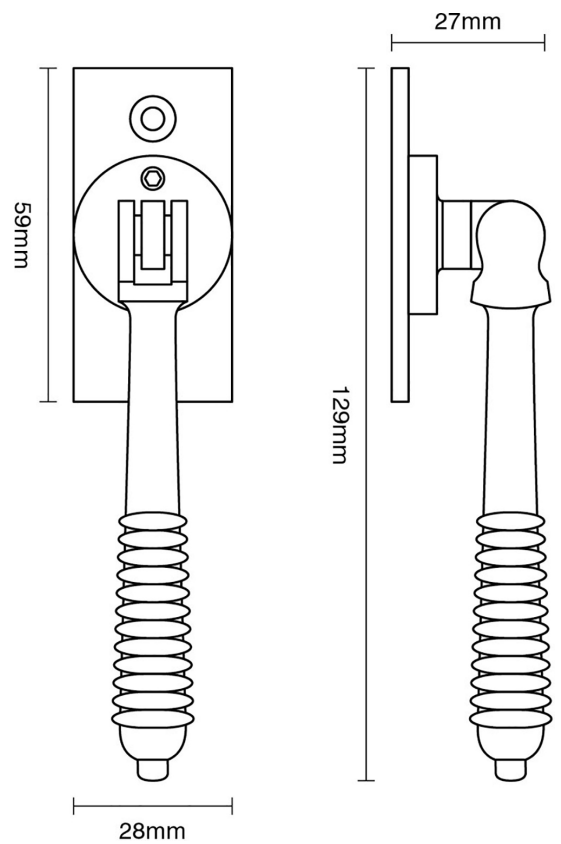

CROFT

Product Code: 6439L

Product Name: Lockable Window Espagnolette Handle – Reeded

Description: Part of our full range of window fittings, our espagnolette handles add an extra touch of elegant character to your windows.

Shown here in our Aged Brass finish.

Product Information

60 x 25mm backplate.

Supplied with a 40mm long spindle as standard.

Also available: 6439 Non locking version.

Available in all Croft finishes excluding DORB, IBMA, IBUL, MBK, ORB, RBMA, TB,