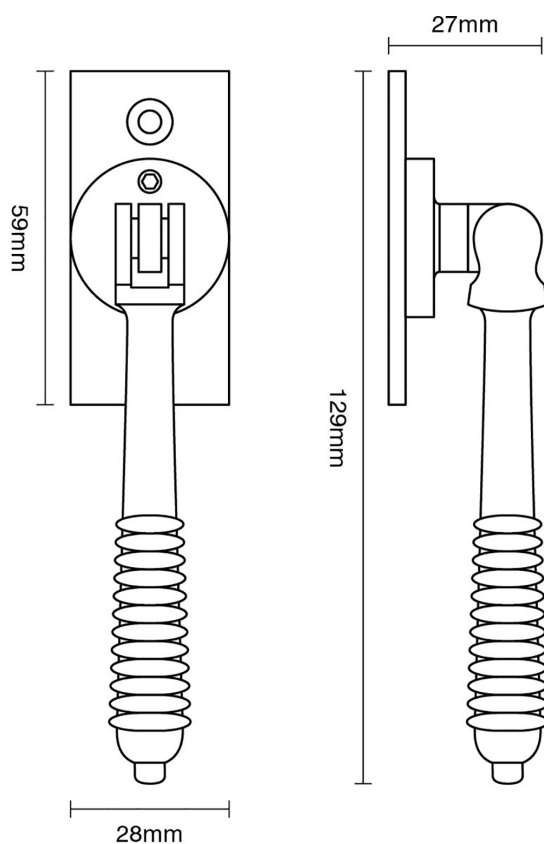

CROFT

Product Code: 6439L

Product Name: Lockable Window Espagnolette Handle – Reeded

Description: Part of our full range of window fittings, our espagnolette handles add an extra touch of elegant character to your windows.

Shown here in our Aged Brass finish.

Product Information

60 x 25mm backplate. Also available: 6439 Non locking version. 60 x 25mm backplate. Also available: 6439 Non locking version.

Available in all Croft finishes excluding PG, PGUL, RBMA, TB,