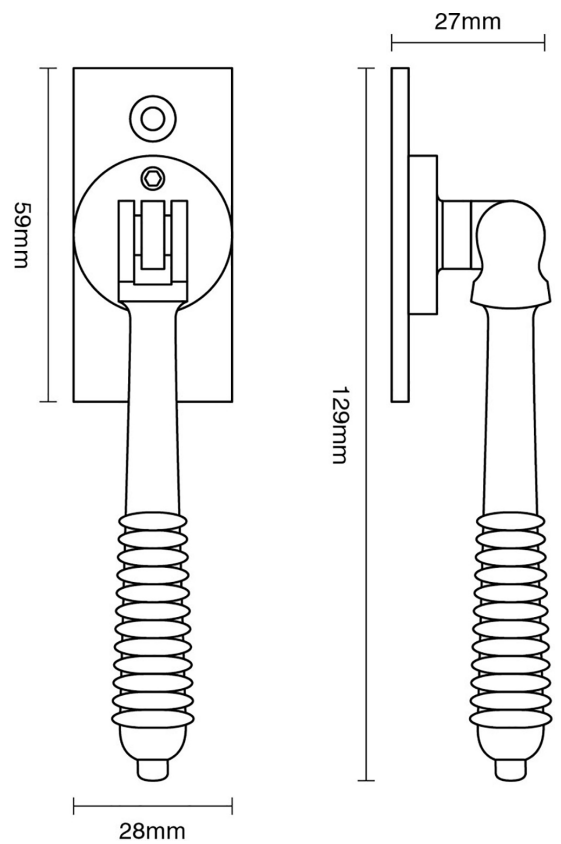

CROFT

Product Code: 6439L

Product Name: Lockable Window Espagnolette Handle – Reeded

Description: Part of our full range of window fittings, our espagnolette handles add an extra touch of elegant character to your windows.

Shown here in our Aged Brass finish.

Product Information

60 x 25mm backplate.

Supplied with a 40mm long spindle as standard.

Also available: 6439 Non locking version.

Available in all Croft finishes excluding RBMA, TB,