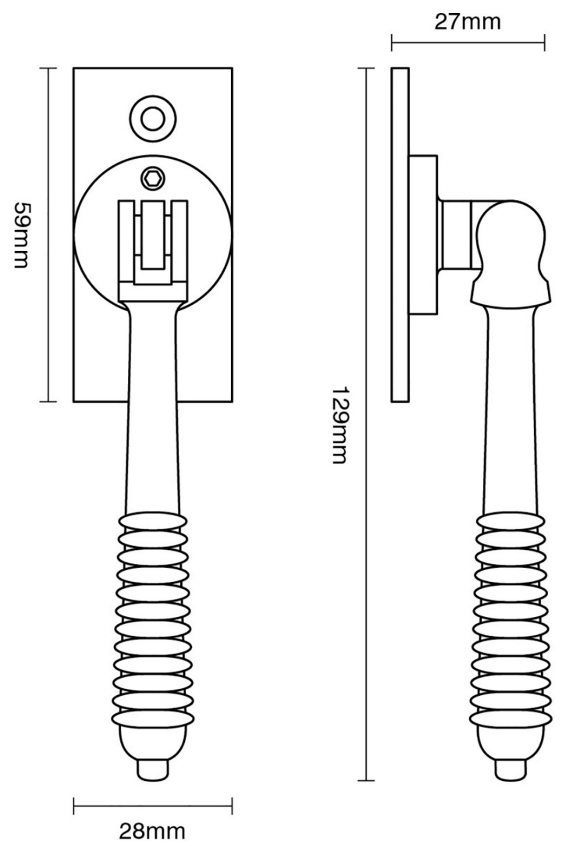

Available in all Croft finishes excluding RBMA, TB,