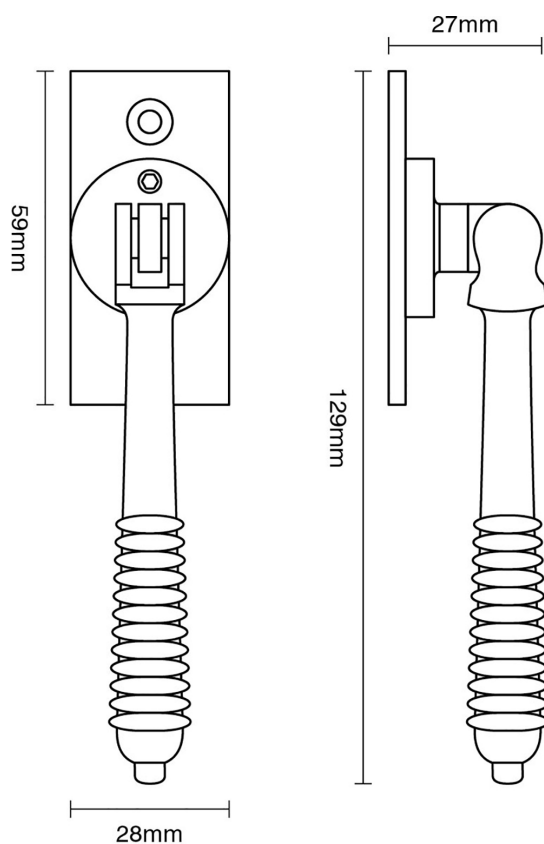

CROFT

Product Code: 6439L

Product Name: Lockable Window Espagnolette Handle – Reeded

Description: Part of our full range of window fittings, our espagnolette handles add an extra touch of elegant character to your windows.

Shown here in our Aged Brass finish.

Product Information

60 x 25mm backplate.

Supplied with a 40mm long spindle as standard.

Also available: 6439 Non locking version.

Available in all Croft finishes excluding RBMA, TB,