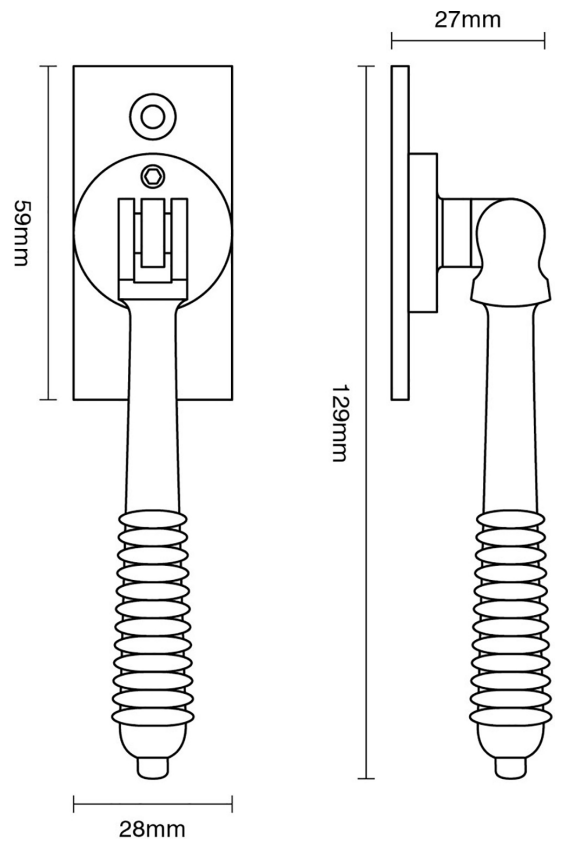

# CROFT

**Product Code:** 6439L

**Product Name:** Lockable Window Espagnolette Handle – Reeded

**Description:** Part of our full range of window fittings, our espagnolette handles add an extra touch of elegant character to your windows.

## Product Information

60 x 25mm backplate.

Supplied with a 40mm long spindle as standard.

Also available: 6439 Non locking version.

Available in all Croft finishes excluding RBMA, TB,