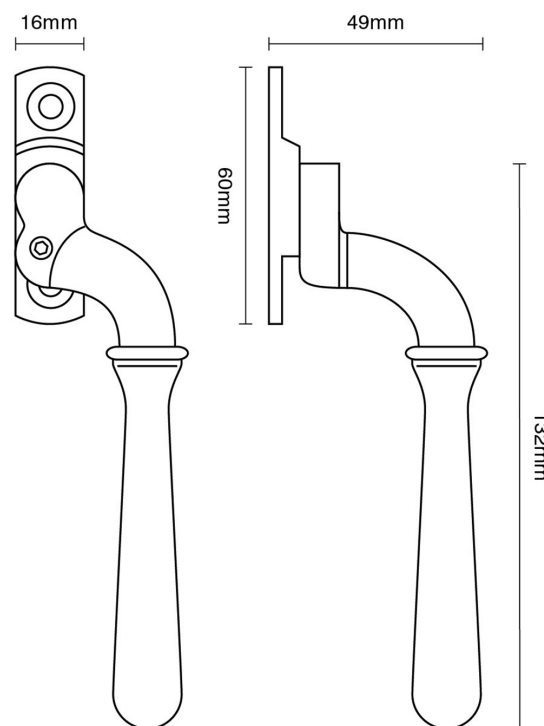

CROFT

Product Code: 1796L

Product Name: Lockable Bulb End Window Espagnolette Handle – Narrow Style

Description: Part of our full range of window fittings, our espagnolette handles add an extra touch of elegant character to your windows.

Shown here in our Satin Brass finish.

Product Information

Please note this product is handed.

Supplied with a 40mm long spindle as standard.

Also available: 1796 Non Locking version.

Available in all Croft finishes excluding RBMA, TB,