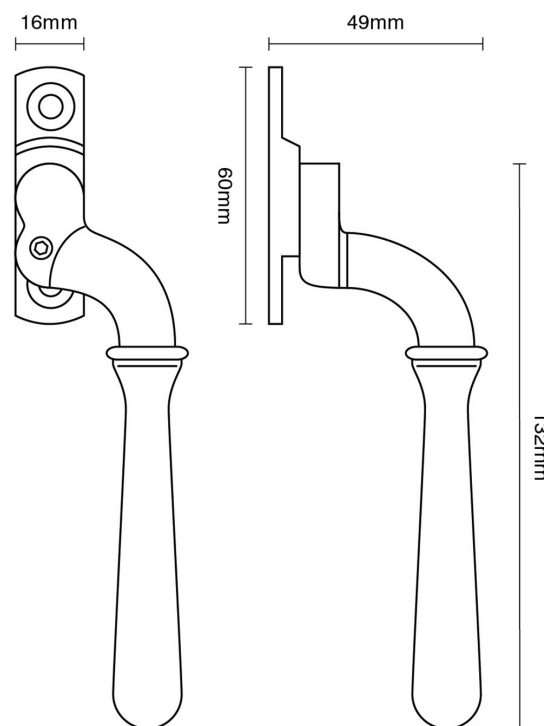

Available in all Croft finishes excluding DORB, IBMA, IBUL, MBK, ORB, RBMA, TB,