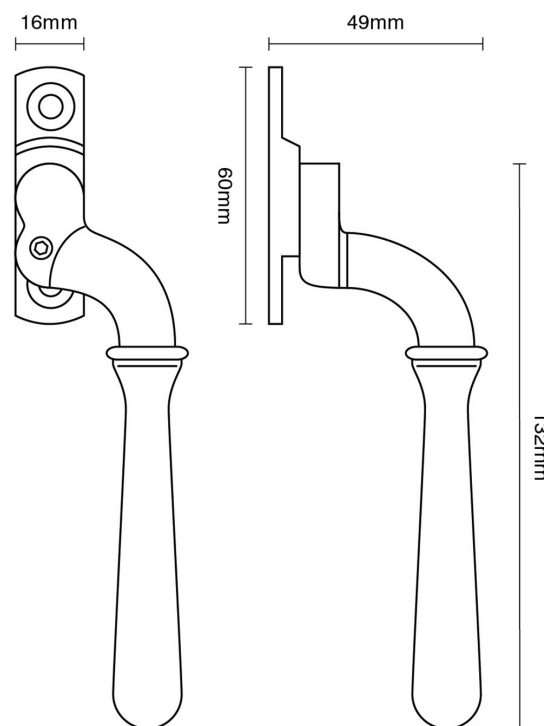

CROFT

Product Code: 1796L

Product Name: Lockable Bulb End Window Espagnolette Handle – Narrow Style

Description: Part of our full range of window fittings, our espagnolette handles add an extra touch of elegant character to your windows.

Shown here in our Satin Brass finish.

Product Information

Please note this product is handed.

Supplied with a 40mm long spindle as standard.

Also available: 1796 Non Locking version.

Available in all Croft finishes excluding DORB, IBMA, IBUL, MBK, ORB, RBMA, TB,