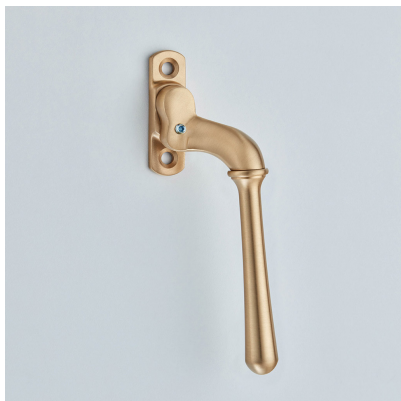

CROFT

Product Code: 1796L

Product Name: Lockable Bulb End Window Espagnolette Handle – Narrow Style

Description: Part of our full range of window fittings, our espagnolette handles add an extra touch of elegant character to your windows.

Shown here in our Satin Brass finish.

Product Information

Please note this product is handed.

Supplied with a 40mm long spindle as standard.

Also available: 1796 Non Locking version.

Available in all Croft finishes excluding DORB, IBMA, IBUL, MBK, ORB, RBMA, TB,