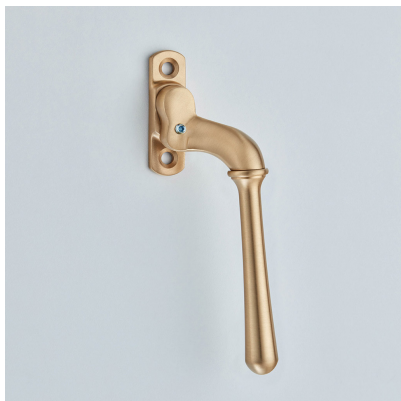

# CROFT

**Product Code:** 1796L

**Product Name:** Lockable Bulb End Window Espagnolette Handle – Narrow Style

**Description:** Part of our full range of window fittings, our espagnolette handles add an extra touch of elegant character to your windows.

Shown here in our Satin Brass finish.

## Product Information

Please note this product is handed.

Supplied with a 40mm long spindle as standard.

Also available: 1796 Non Locking version.

Available in all Croft finishes excluding DORB, IBMA, IBUL, MBK, ORB, RBMA, TB,