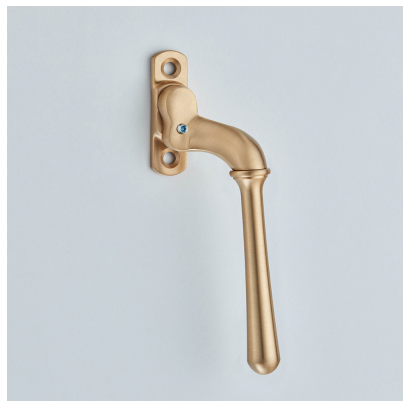

CROFT

Product Code: 1796L

Product Name: Lockable Bulb End Window Espagnolette Handle – Narrow Style

Description: Part of our full range of window fittings, our espagnolette handles add an extra touch of elegant character to your windows.

Shown here in our Satin Brass finish.

Product Information

Please note this product is handed.

Supplied with a 40mm long spindle as standard.

Also available: 1796 Non Locking version.

Available in all Croft finishes excluding RBMA, TB,