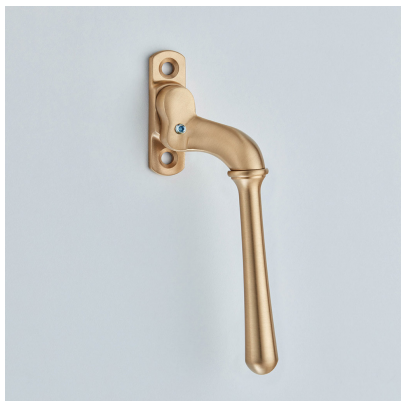

CROFT

Product Code: 1796L

Product Name: Lockable Bulb End Window Espagnolette Handle – Narrow Style

Description: Part of our full range of window fittings, our espagnolette handles add an extra touch of elegant character to your windows.

Shown here in our Satin Brass finish.

Product Information

Please note this product is handed.

Supplied with a 40mm long spindle as standard.

Also available: 1796 Non Locking version.

Available in all Croft finishes excluding RBMA, TB,