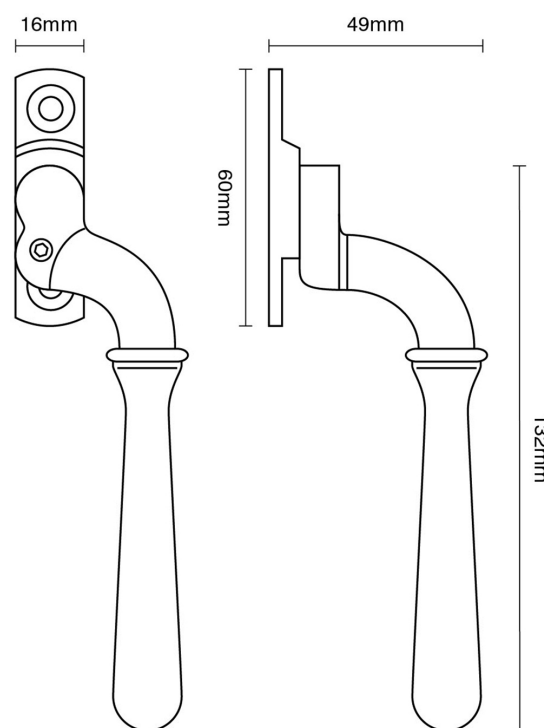

CROFT

Product Code: 1796L

Product Name: Lockable Bulb End Window Espagnolette Handle – Narrow Style

Description: Part of our full range of window fittings, our espagnolette handles add an extra touch of elegant character to your windows.

Shown here in our Satin Brass finish.

Product Information

Please note this product is handed.

Supplied with a 40mm long spindle as standard.

Also available: 1796 Non Locking version.

Available in all Croft finishes excluding RBMA, TB,