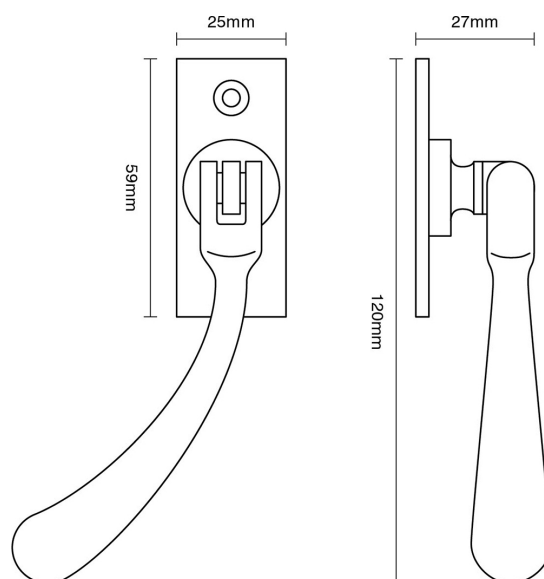

# CROFT

**Product Code:** 1793L

**Product Name:** Lockable Window Espagnolette Handle – Bulb End

**Description:** Part of our full range of window fittings, our espagnolette handles add an extra touch of elegant character to your windows.

## Product Information

60 x 25mm backplate, supplied with 7mm sq x 40mm spindle.

Also available: 1793 Non locking version.

This product is handed.

Available in all Croft finishes excluding DORB, IBMA, IBUL, MBK, ORB, RBMA, TB,