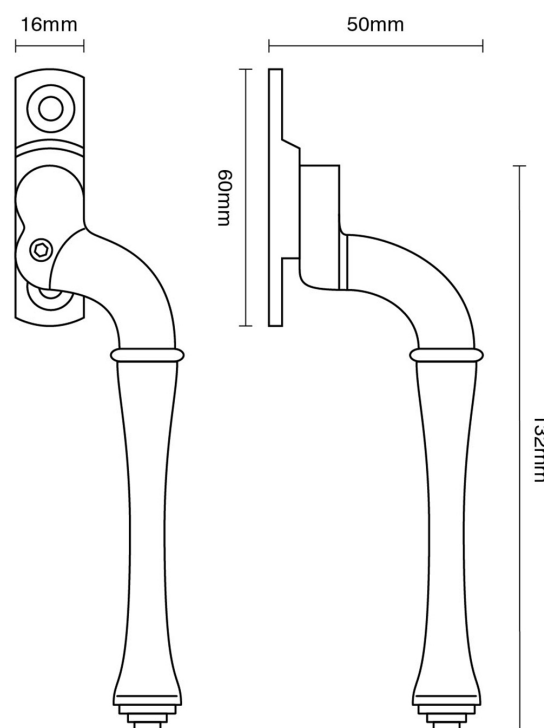

CROFT

Product Code: 6463

Product Name: Fairmont Window Espagnolette Handle – Narrow Style

Description: Part of our full range of window fittings, our espagnolette handles add an extra touch of elegant character to your windows.

Shown here in our finish.

Product Information

60 x 16mm backplate, supplied with 7mm sq x 40mm spindle.

Also available: 6463L locking version.

Available in all Croft finishes excluding DORB, IBMA, IBUL, MBK, ORB, RBMA, TB,