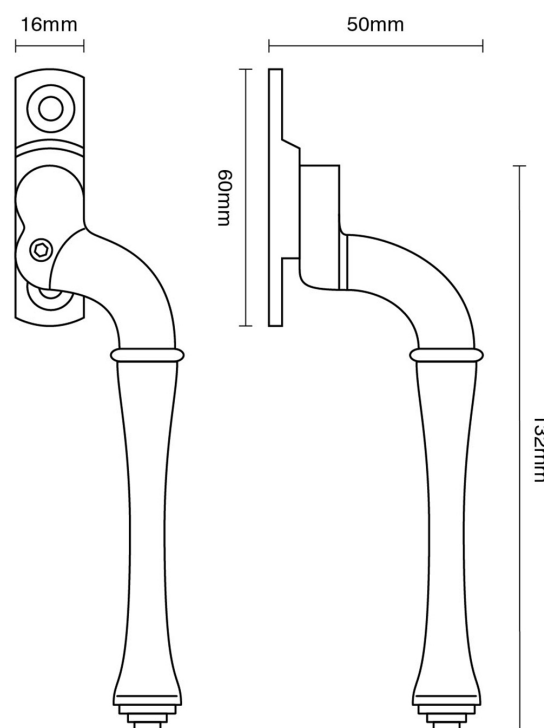

# CROFT

**Product Code:** 6463

**Product Name:** Fairmont Window Espagnolette Handle – Narrow Style

**Description:** Part of our full range of window fittings, our espagnolette handles add an extra touch of elegant character to your windows.

## Product Information

60 x 16mm backplate, supplied with 7mm sq x 40mm spindle.

Also available: 6463L locking version.

Available in all Croft finishes excluding RBMA, TB,