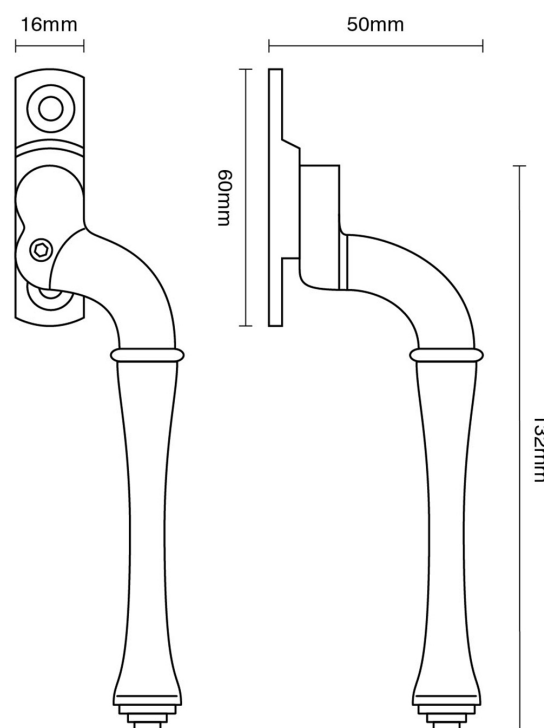

Available in all Croft finishes excluding RBMA, TB,