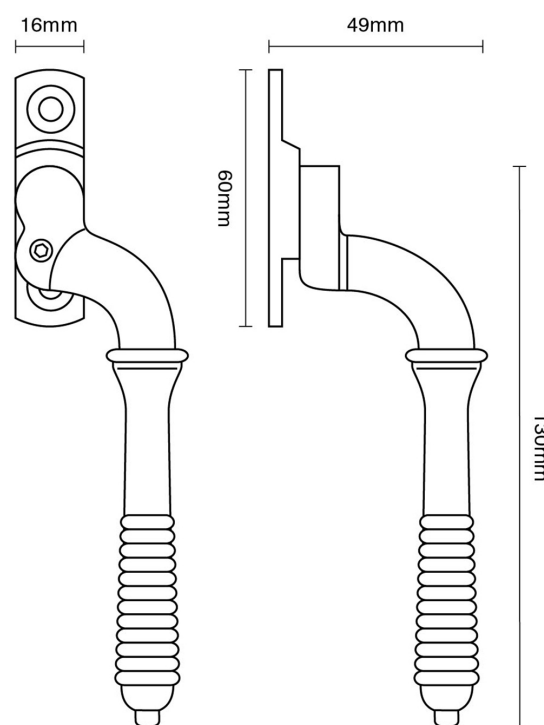

# CROFT

**Product Code:** 6440

**Product Name:** Window Espagnolette Handle – Reeded – Narrow Style

**Description:** Part of our full range of window fittings, our espagnolette handles add an extra touch of elegant character to your windows.

Shown here in our finish.

## Product Information

60 x 16mm backplate. Also available: 6440L Locking version. This product is handed. 60 x 16mm backplate. Also available: 6440L Locking version. This product is handed.

Available in all Croft finishes excluding RBMA, TB,