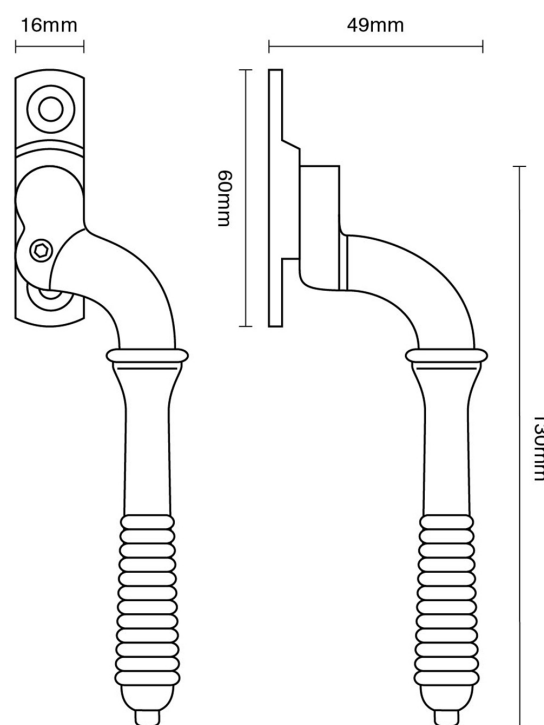

CROFT

Product Code: 6440

Product Name: Window Espagnolette Handle – Reeded – Narrow Style

Description: Part of our full range of window fittings, our espagnolette handles add an extra touch of elegant character to your windows.

Shown here in our finish.

Product Information

60 x 16mm backplate. Also available: 6440L Locking version. This product is handed. 60 x 16mm backplate. Also available: 6440L Locking version. This product is handed.