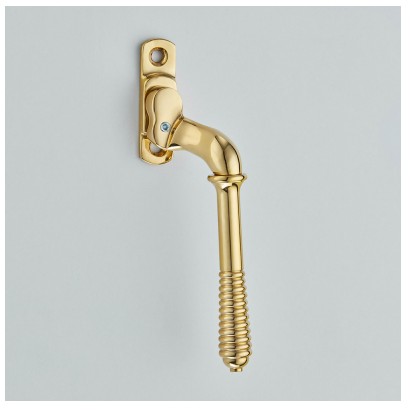

CROFT

Product Code: 6440

Product Name: Window Espagnolette Handle – Reeded – Narrow Style

Description: Part of our full range of window fittings, our espagnolette handles add an extra touch of elegant character to your windows.

Shown here in our finish.

Product Information

60 x 16mm backplate. Also available: 6440L Locking version. This product is handed. 60 x 16mm backplate. Also available: 6440L Locking version. This product is handed.

Available in all Croft finishes excluding DORB, IBMA, IBUL, MBK, ORB, RBMA, TB,