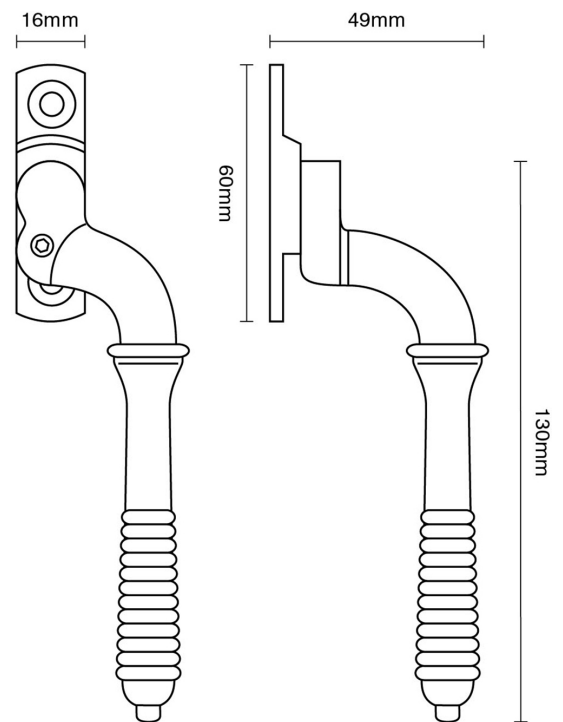

CROFT

Product Code: 6440

Product Name: Window Espagnolette Handle – Reeded – Narrow Style

Description: Part of our full range of window fittings, our espagnolette handles add an extra touch of elegant character to your windows.

Shown here in our finish.

Product Information

60 x 16mm backplate. Also available: 6440L Locking version. This product is handed. 60 x 16mm backplate. Also available: 6440L Locking version. This product is handed.