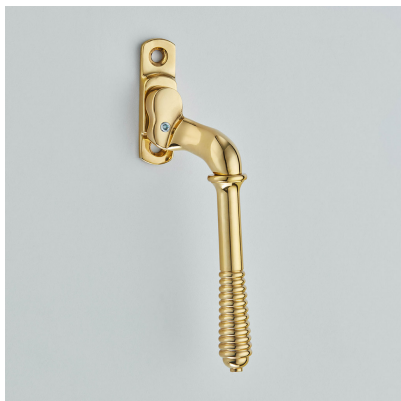

# CROFT

**Product Code:** 6440

**Product Name:** Window Espagnolette Handle – Reeded – Narrow Style

**Description:** Part of our full range of window fittings, our espagnolette handles add an extra touch of elegant character to your windows.

Shown here in our finish.

## Product Information

60 x 16mm backplate. Also available: 6440L Locking version. This product is handed. 60 x 16mm backplate. Also available: 6440L Locking version. This product is handed.

Available in all Croft finishes excluding RBMA, TB,