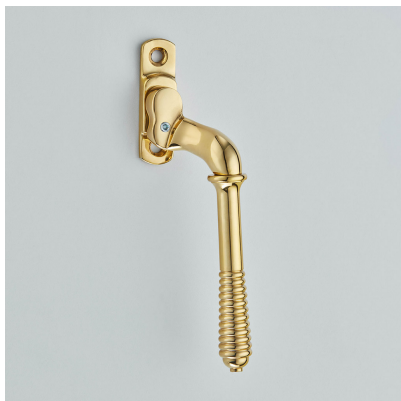

CROFT

Product Code: 6440

Product Name: Window Espagnolette Handle – Reeded – Narrow Style

Description: Part of our full range of window fittings, our espagnolette handles add an extra touch of elegant character to your windows.

Shown here in our finish.

Product Information

60 x 16mm backplate. Also available: 6440L Locking version. This product is handed. 60 x 16mm backplate. Also available: 6440L Locking version. This product is handed.

Available in all Croft finishes excluding RBMA, TB,