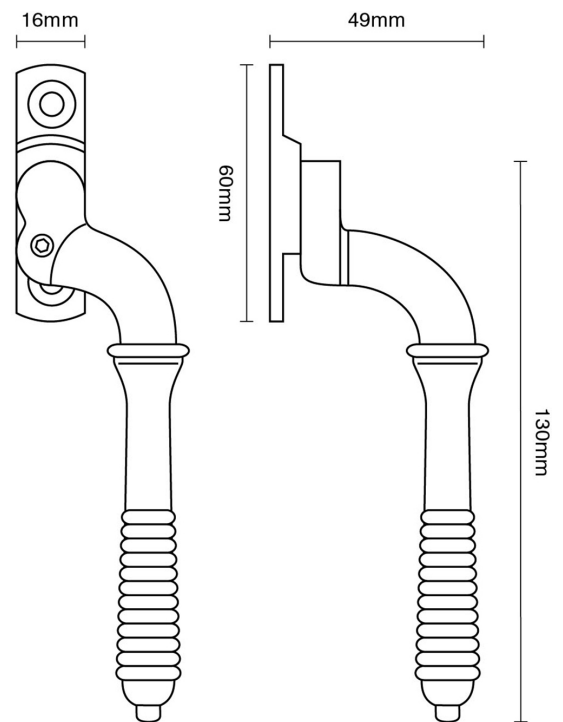

# CROFT

**Product Code:** 6440

**Product Name:** Window Espagnolette Handle – Reeded – Narrow Style

**Description:** Part of our full range of window fittings, our espagnolette handles add an extra touch of elegant character to your windows.

## Product Information

60 x 16mm backplate. Also available: 6440L Locking version. This product is handed. 60 x 16mm backplate. Also available: 6440L Locking version. This product is handed.

Available in all Croft finishes & patinas