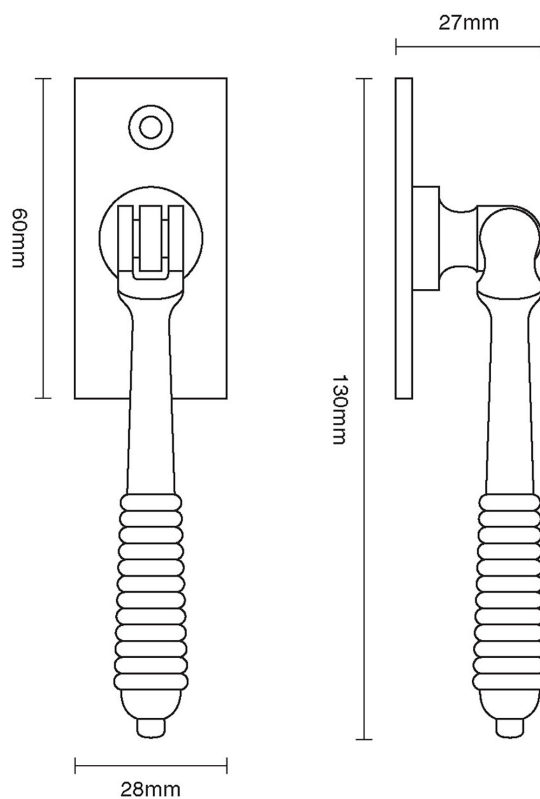

CROFT

Product Code: 6439

Product Name: Window Espagnolette Handle – Reeded

Description: Part of our full range of window fittings, our espagnolette handles add an extra touch of elegant character to your windows.

Shown here in our Aged Brass finish.

Product Information

60 x 25mm backplate.

Supplied with a 40mm long spindle as standard.

Also available: 6439L Locking Version.

Available in all Croft finishes excluding DORB, IBMA, IBUL, MBK, ORB, RBMA, TB,