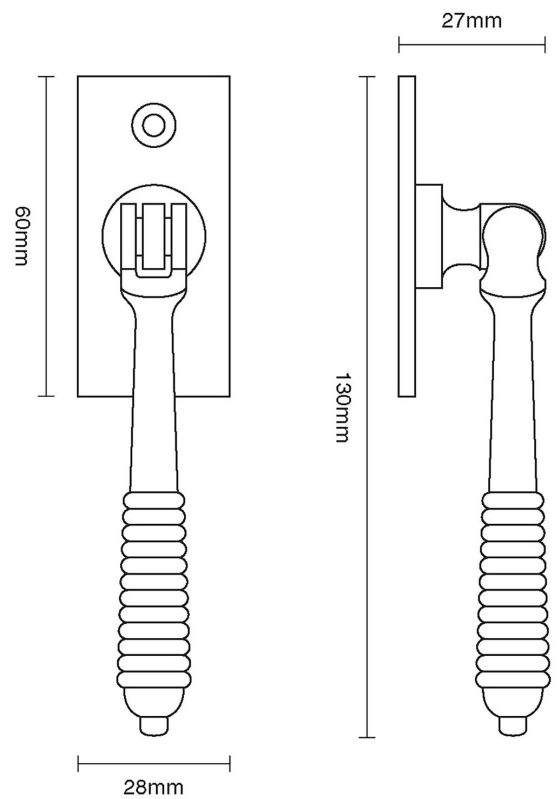

CROFT

Product Code: 6439

Product Name: Window Espagnolette Handle – Reeded

Description: Part of our full range of window fittings, our espagnolette handles add an extra touch of elegant character to your windows.

Shown here in our Aged Brass finish.

Product Information

60 x 25mm backplate.

Supplied with a 40mm long spindle as standard.

Also available: 6439L Locking Version.

Available in all Croft finishes excluding RBMA, TB,