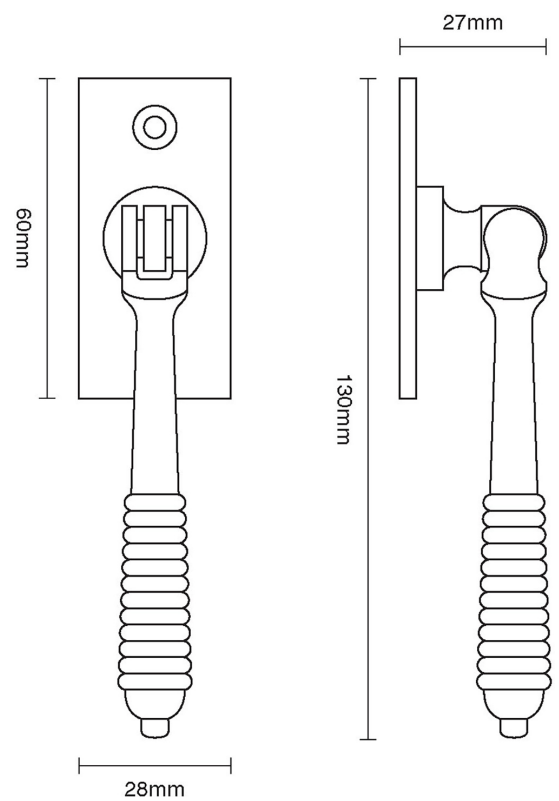

# CROFT

**Product Code:** 6439

**Product Name:** Window Espagnolette Handle – Reeded

**Description:** Part of our full range of window fittings, our espagnolette handles add an extra touch of elegant character to your windows.

## Product Information

60 x 25mm backplate. Also available: 6439L Locking Version. 60 x 25mm backplate. Also available: 6439L Locking Version.

Available in all Croft finishes excluding PG, PGUL, RBMA, TB,