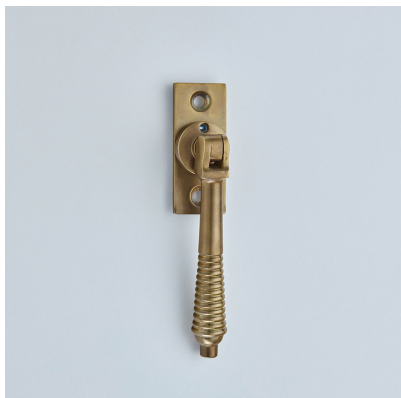

# CROFT

**Product Code:** 6439

**Product Name:** Window Espagnolette Handle – Reeded

**Description:** Part of our full range of window fittings, our espagnolette handles add an extra touch of elegant character to your windows.

Shown here in our Aged Brass finish.

## Product Information

60 x 25mm backplate.

Supplied with a 40mm long spindle as standard.

Also available: 6439L Locking Version.

Available in all Croft finishes excluding RBMA, TB,