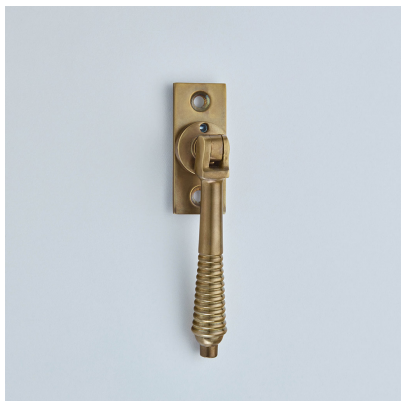

CROFT

Product Code: 6439

Product Name: Window Espagnolette Handle – Reeded

Description: Part of our full range of window fittings, our espagnolette handles add an extra touch of elegant character to your windows.

Shown here in our Aged Brass finish.

Product Information

60 x 25mm backplate.

Supplied with a 40mm long spindle as standard.

Also available: 6439L Locking Version.

Available in all Croft finishes excluding DORB, IBMA, IBUL, MBK, ORB, RBMA, TB,