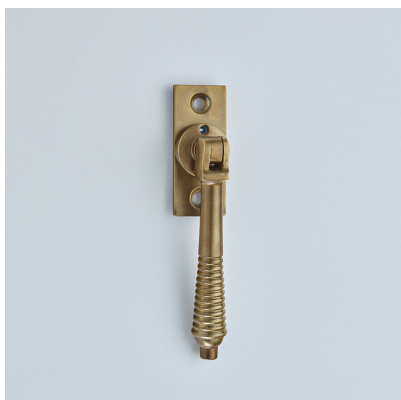

CROFT

Product Code: 6439

Product Name: Window Espagnolette Handle – Reeded

Description: Part of our full range of window fittings, our espagnolette handles add an extra touch of elegant character to your windows.

Shown here in our Aged Brass finish.

Product Information

60 x 25mm backplate.

Supplied with a 40mm long spindle as standard.

Also available: 6439L Locking Version.

Available in all Croft finishes excluding RBMA, TB,