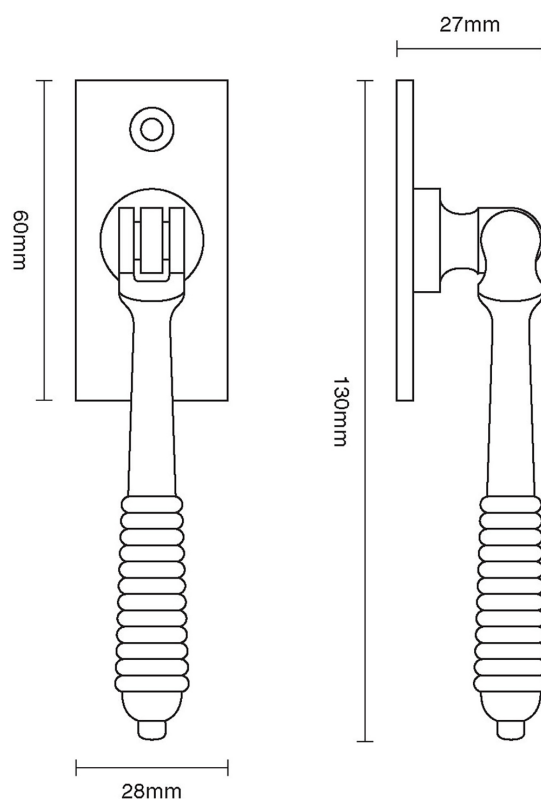

CROFT

Product Code: 6439

Product Name: Window Espagnolette Handle – Reeded

Description: Part of our full range of window fittings, our espagnolette handles add an extra touch of elegant character to your windows.

Shown here in our Aged Brass finish.

Product Information

60 x 25mm backplate.

Supplied with a 40mm long spindle as standard.

Also available: 6439L Locking Version.

Available in all Croft finishes excluding RBMA, TB,