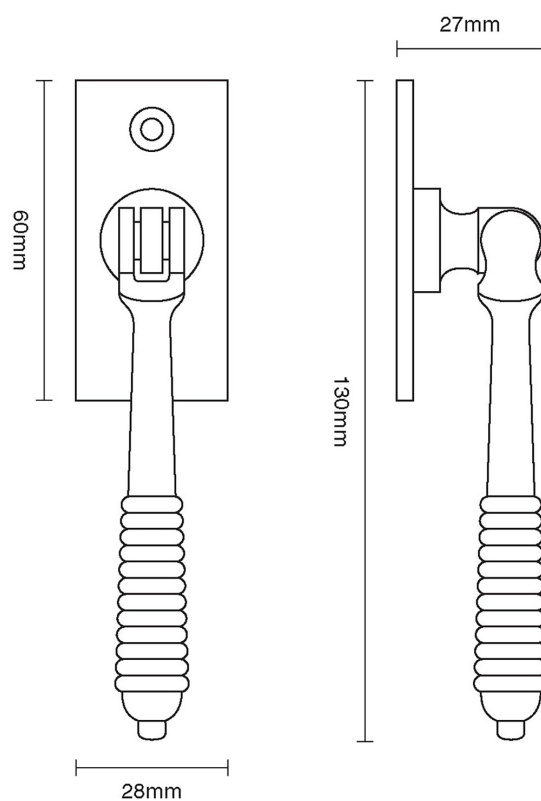

# CROFT

**Product Code:** 6439

**Product Name:** Window Espagnolette Handle – Reeded

**Description:** Part of our full range of window fittings, our espagnolette handles add an extra touch of elegant character to your windows.

## Product Information

60 x 25mm backplate.

Supplied with a 40mm long spindle as standard.

Also available: 6439L Locking Version.

Available in all Croft finishes excluding RBMA, TB,