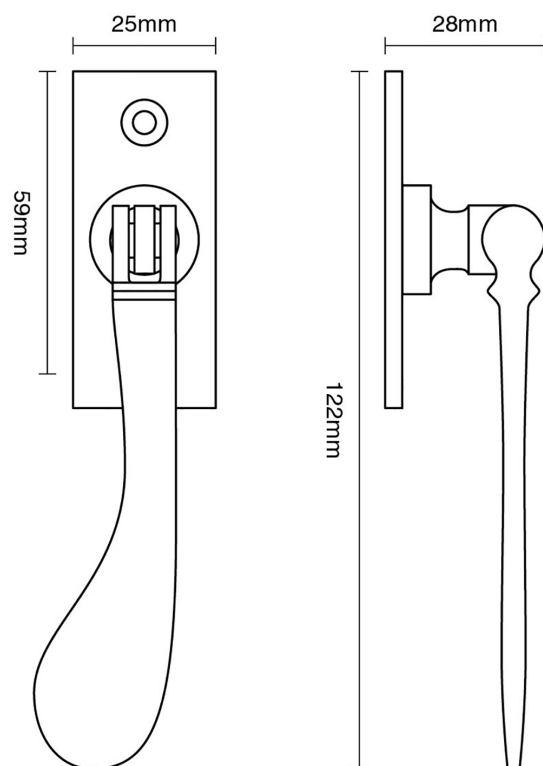

CROFT

Product Code: 1799

Product Name: Spoon End Window Espagnolette Handle

Description: Part of our full range of window fittings, our espagnolette handles add an extra touch of elegant character to your windows.

Shown here in our finish.

Product Information

60 x 25mm backplate.

Supplied with a 40mm long spindle as standard.

Also available: 1799L Locking version.

Available in all Croft finishes excluding RBMA, TB,