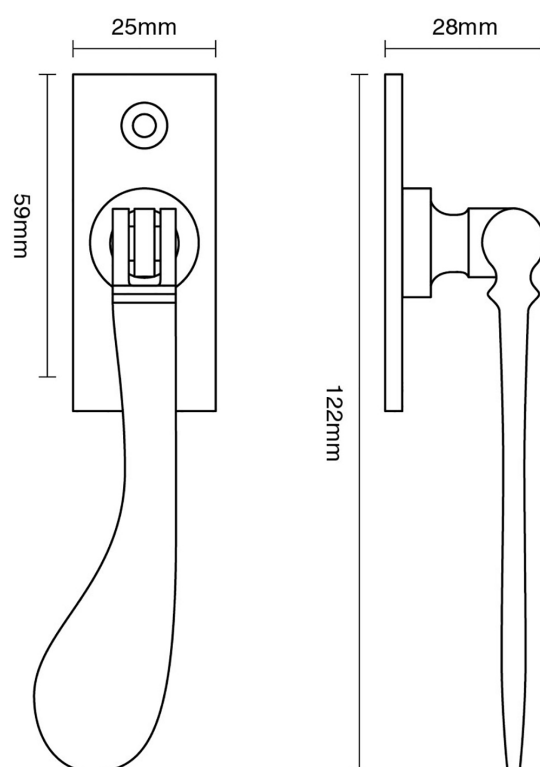

CROFT

Product Code: 1799

Product Name: Spoon End Window Espagnolette Handle

Description: Part of our full range of window fittings, our espagnolette handles add an extra touch of elegant character to your windows.

Shown here in our finish.

Product Information

60 x 25mm backplate.

Supplied with a 40mm long spindle as standard.

Also available: 1799L Locking version.

Available in all Croft finishes excluding RBMA, TB,