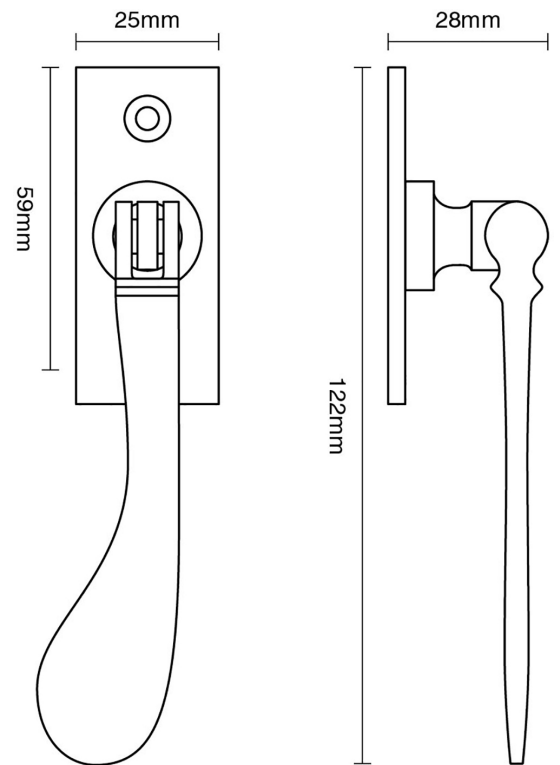

CROFT

Product Code: 1799

Product Name: Spoon End Window Espagnolette Handle

Description: Part of our full range of window fittings, our espagnolette handles add an extra touch of elegant character to your windows.

Shown here in our finish.

Product Information

60 x 25mm backplate.

Supplied with a 40mm long spindle as standard.

Also available: 1799L Locking version.

Available in all Croft finishes excluding RBMA, TB,