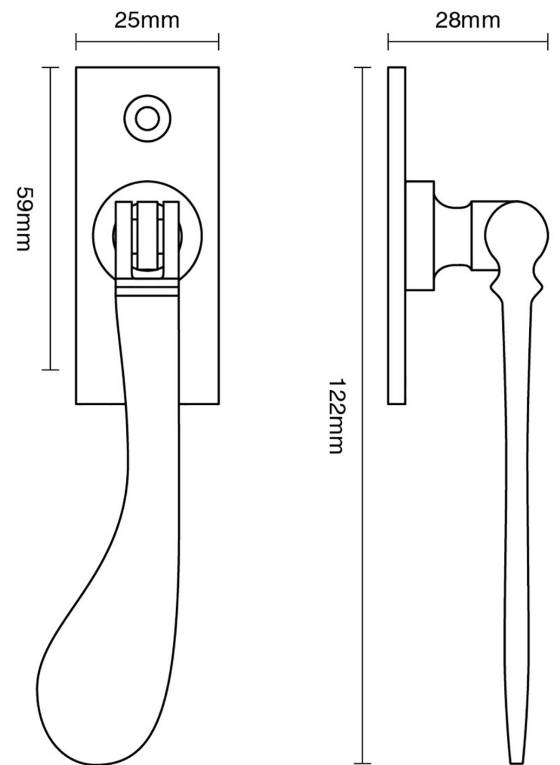

CROFT

Product Code: 1799

Product Name: Spoon End Window Espagnolette Handle

Description: Part of our full range of window fittings, our espagnolette handles add an extra touch of elegant character to your windows.

Shown here in our finish.

Product Information

60 x 25mm backplate. Also available: 1799L Locking version. 60 x 25mm backplate. Also available: 1799L Locking version.

Available in all Croft finishes excluding PG, PGUL, RBMA, TB,