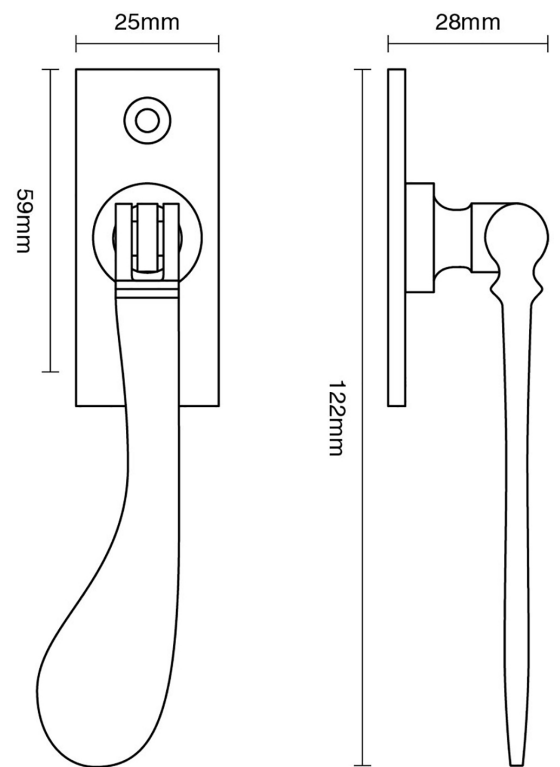

CROFT

Product Code: 1799

Product Name: Spoon End Window Espagnolette Handle

Description: Part of our full range of window fittings, our espagnolette handles add an extra touch of elegant character to your windows.

Shown here in our finish.

Product Information

60 x 25mm backplate.

Supplied with a 40mm long spindle as standard.

Also available: 1799L Locking version.

Available in all Croft finishes excluding DORB, IBMA, IBUL, MBK, ORB, RBMA, TB,