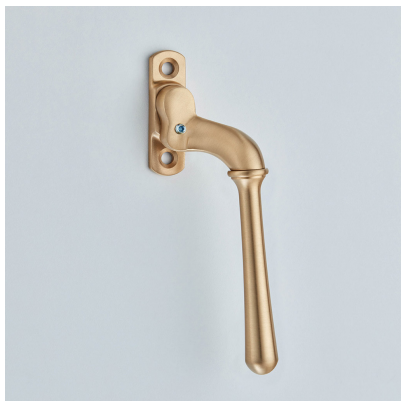

CROFT

Product Code: 1796

Product Name: Bulb End Window Espagnolette Handle – Narrow Style

Description: Part of our full range of window fittings, our espagnolette handles add an extra touch of elegant character to your windows.

Shown here in our Satin Brass finish.

Product Information

Please note this product is handed.

Supplied with a 40mm long spindle as standard.

Also available: 1796L Locking version.

Available in all Croft finishes excluding RBMA, TB,