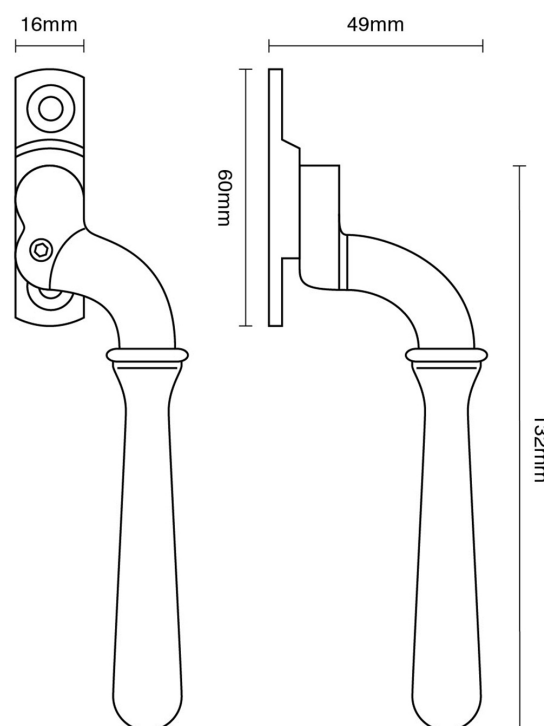

CROFT

Product Code: 1796

Product Name: Bulb End Window Espagnolette Handle – Narrow Style

Description: Part of our full range of window fittings, our espagnolette handles add an extra touch of elegant character to your windows.

Shown here in our Satin Brass finish.

Product Information

Please note this product is handed.

Supplied with a 40mm long spindle as standard.

Also available: 1796L Locking version.

Available in all Croft finishes excluding DORB, IBMA, IBUL, MBK, ORB, RBMA, TB,