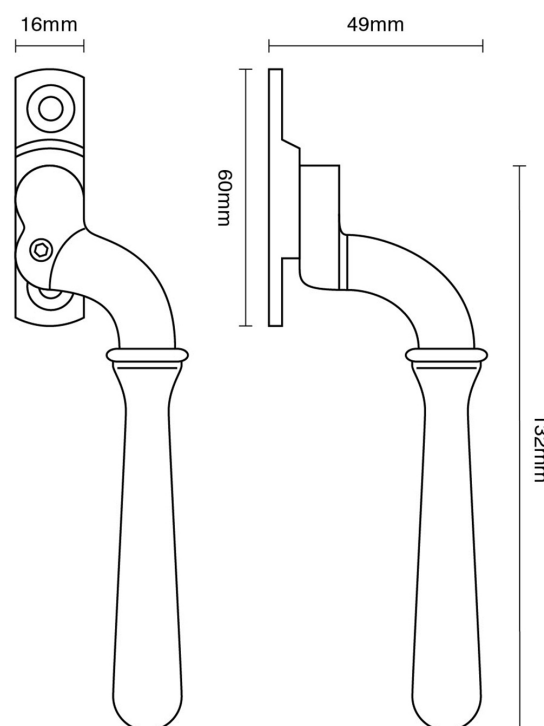

CROFT

Product Code: 1796

Product Name: Bulb End Window Espagnolette Handle – Narrow Style

Description: Part of our full range of window fittings, our espagnolette handles add an extra touch of elegant character to your windows.

Shown here in our Satin Brass finish.

Product Information

Please note this product is handed.

Supplied with a 40mm long spindle as standard.

Also available: 1796L Locking version.

Available in all Croft finishes excluding RBMA, TB,