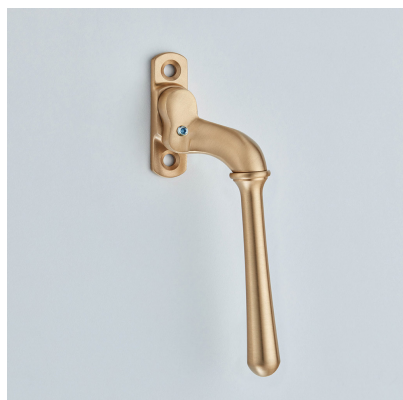

CROFT

Product Code: 1796

Product Name: Bulb End Window Espagnolette Handle – Narrow Style

Description: Part of our full range of window fittings, our espagnolette handles add an extra touch of elegant character to your windows.

Shown here in our Satin Brass finish.

Product Information

Please note this product is handed.

Supplied with a 40mm long spindle as standard.

Also available: 1796L Locking version.

Available in all Croft finishes excluding DORB, IBMA, IBUL, MBK, ORB, RBMA, TB,