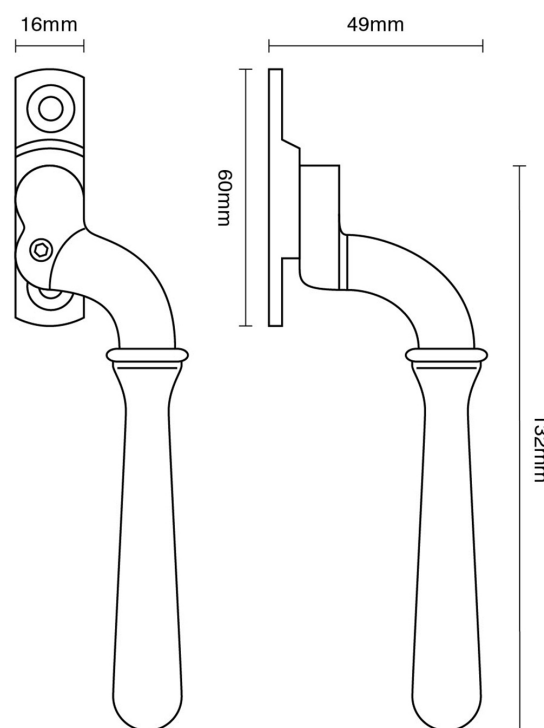

# CROFT

**Product Code:** 1796

**Product Name:** Bulb End Window Espagnolette Handle – Narrow Style

**Description:** Part of our full range of window fittings, our espagnolette handles add an extra touch of elegant character to your windows.

## Product Information

Please note this product is handed.

Supplied with a 40mm long spindle as standard.

Also available: 1796L Locking version.

Available in all Croft finishes & patinas