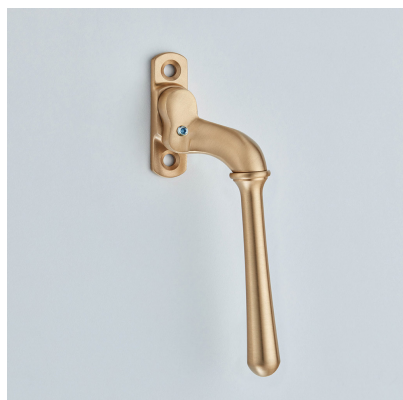

CROFT

Product Code: 1796

Product Name: Bulb End Window Espagnolette Handle – Narrow Style

Description: Part of our full range of window fittings, our espagnolette handles add an extra touch of elegant character to your windows.

Shown here in our Satin Brass finish.

Product Information

Please note this product is handed.

Supplied with a 40mm long spindle as standard.

Also available: 1796L Locking version.

Available in all Croft finishes excluding RBMA, TB,