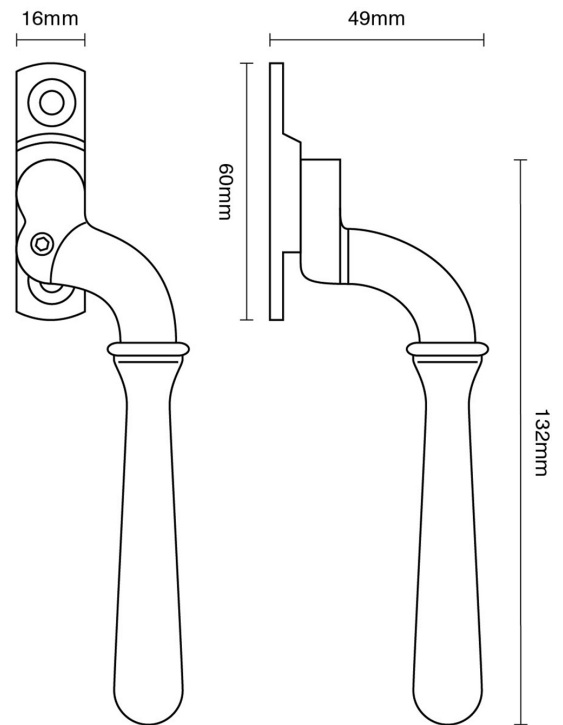

# CROFT

**Product Code:** 1796

**Product Name:** Bulb End Window Espagnolette Handle – Narrow Style

**Description:** Part of our full range of window fittings, our espagnolette handles add an extra touch of elegant character to your windows.

## Product Information

Please note this product is handed.

Supplied with a 40mm long spindle as standard.

Also available: 1796L Locking version.

Available in all Croft finishes excluding RBMA, TB,