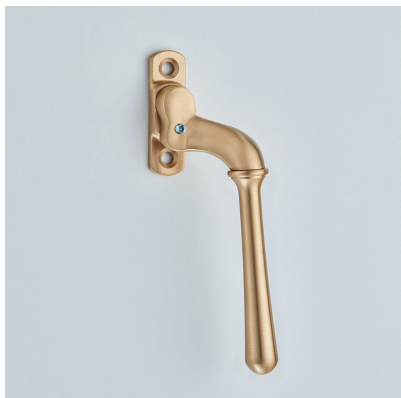

CROFT

Product Code: 1796

Product Name: Bulb End Window Espagnolette Handle – Narrow Style

Description: Part of our full range of window fittings, our espagnolette handles add an extra touch of elegant character to your windows.

Shown here in our Satin Brass finish.

Product Information

Please note this product is handed.

Supplied with a 40mm long spindle as standard.

Also available: 1796L Locking version.

Available in all Croft finishes excluding RBMA, TB,