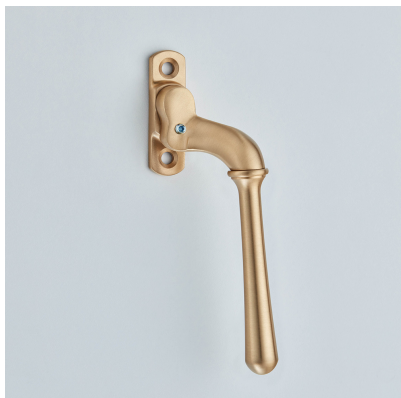

# CROFT

**Product Code:** 1796

**Product Name:** Bulb End Window Espagnolette Handle – Narrow Style

**Description:** Part of our full range of window fittings, our espagnolette handles add an extra touch of elegant character to your windows.

Shown here in our Satin Brass finish.

## Product Information

Please note this product is handed.

Supplied with a 40mm long spindle as standard.

Also available: 1796L Locking version.

Available in all Croft finishes & patinas