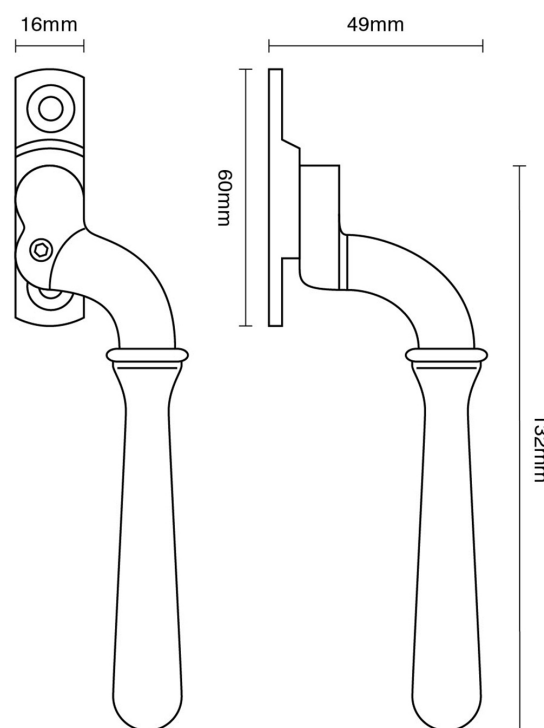

Available in all Croft finishes & patinas