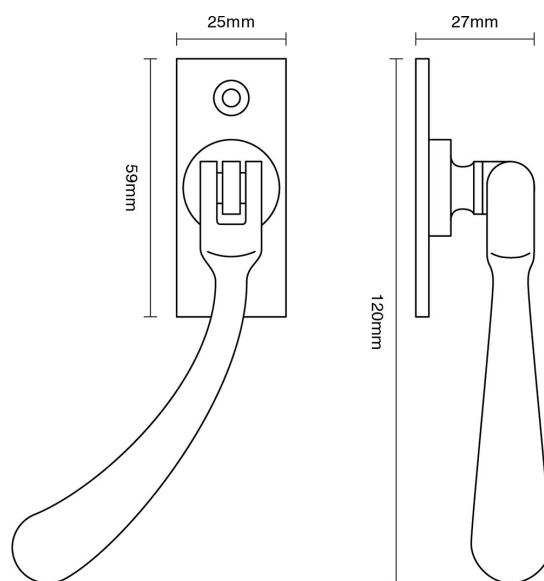

CROFT

Product Code: 1793

Product Name: Window Espagnolette Handle – Bulb End

Description: Part of our full range of window fittings, our espagnolette handles add an extra touch of elegant character to your windows.

Shown here in our finish.

Product Information

60 x 25mm backplate., supplied with 7mm sq x 40mm spindle.

Also available: 1793L Locking version.

Available in all Croft finishes excluding RBMA, TB,