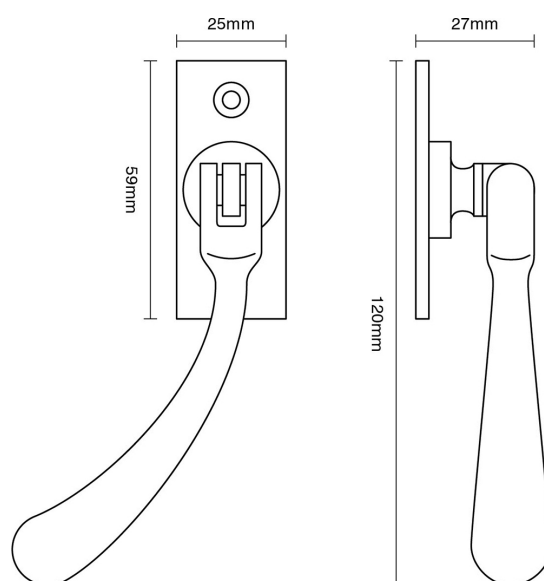

CROFT

Product Code: 1793

Product Name: Window Espagnolette Handle – Bulb End

Description: Part of our full range of window fittings, our espagnolette handles add an extra touch of elegant character to your windows.

Shown here in our finish.

Product Information

60 x 25mm backplate., supplied with 7mm sq x 40mm spindle.

Also available: 1793L Locking version.

Available in all Croft finishes excluding DORB, IBMA, IBUL, MBK, ORB, RBMA, TB,