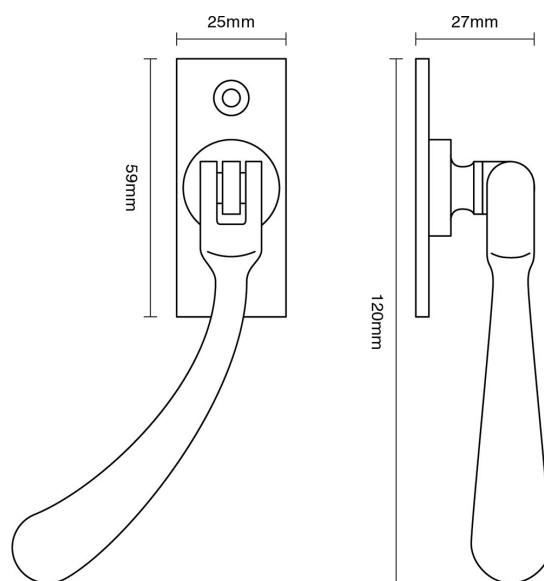

# CROFT

**Product Code:** 1793

**Product Name:** Window Espagnolette Handle – Bulb End

**Description:** Part of our full range of window fittings, our espagnolette handles add an extra touch of elegant character to your windows.

## Product Information

60 x 25mm backplate., supplied with 7mm sq x 40mm spindle.

Also available: 1793L Locking version.

Available in all Croft finishes excluding RBMA, TB,