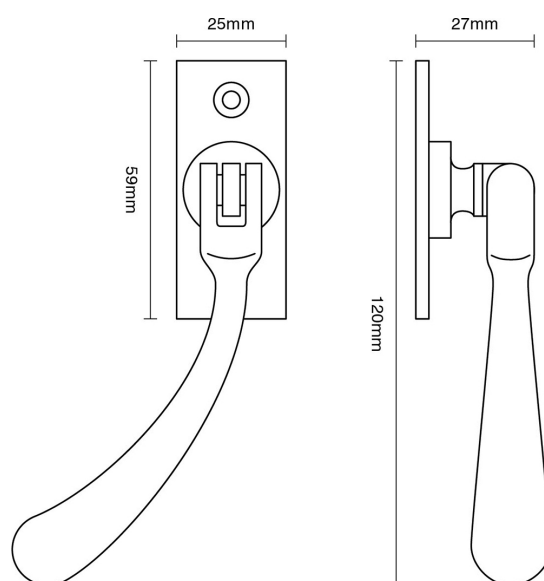

CROFT

Product Code: 1793

Product Name: Window Espagnolette Handle – Bulb End

Description: Part of our full range of window fittings, our espagnolette handles add an extra touch of elegant character to your windows.

Shown here in our finish.

Product Information

60 x 25mm backplate. Also available: 1793L Locking version. 60 x 25mm backplate. Also available: 1793L Locking version.

Available in all Croft finishes excluding PG, PGUL, RBMA, TB,