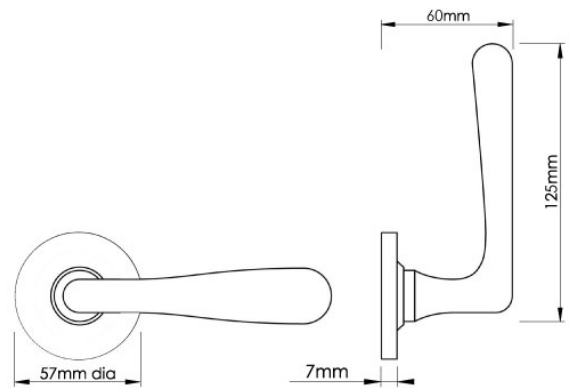

# CROFT

**Product Code:** 7101COV57A

**Product Name:** Elegance Door Handle on Plain Covered Rose

**Description:** Our timeless Elegance Lever, also available with a raised edge, reeded, or arc design rose.

## Product Information

57mm diameter rose

Unsprung, inner rose is fixed with woodscrews supplied.

Please note sprung rose is 4mm thicker than unsprung rose.

Available in all Croft finishes excluding RBMA, TB,