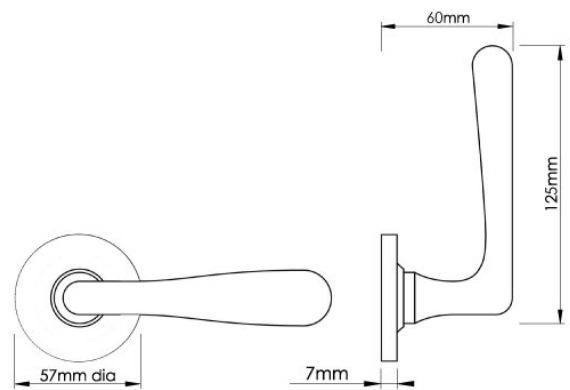

Available in all Croft finishes excluding RBMA, TB,