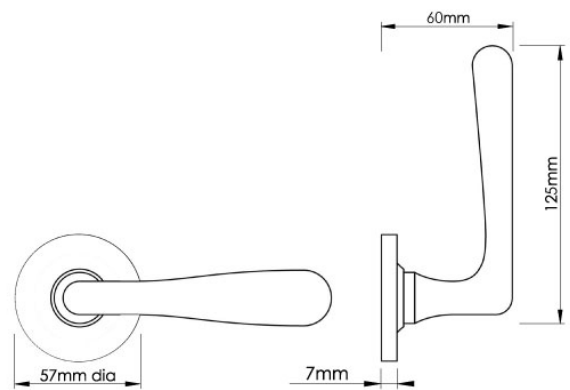

CROFT

Product Code: 7101COV57A

Product Name: Elegance Door Handle on Plain Covered Rose

Description: Our timeless Elegance Lever, also available with a raised edge, reeded, or arc design rose.

Shown here in our Satin Chrome finish.

Product Information

57mm diameter rose

Unsprung, inner rose is fixed with woodscrews supplied.

Please note sprung rose is 4mm thicker than unsprung rose.

Available in all Croft finishes excluding DORB, IBMA, IBUL, MBK, ORB, RBMA, TB,