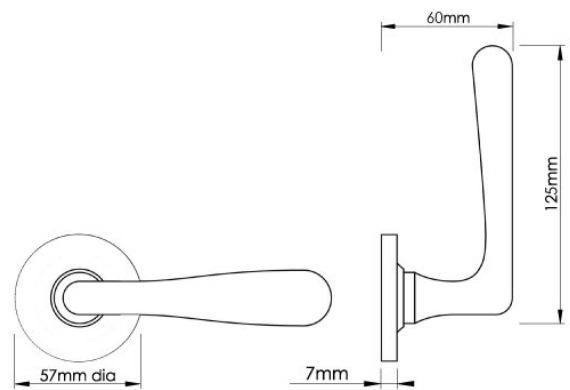

# CROFT

**Product Code:** 7101COV57A

**Product Name:** Elegance Door Handle on Plain Covered Rose

**Description:** Our timeless Elegance Lever, also available with a raised edge, reeded, or arc design rose.

## Product Information

57mm diameter rose

Unsprung, inner rose is fixed with woodscrews supplied.

Please note sprung rose is 4mm thicker than unsprung rose.

Available in all Croft finishes excluding RBMA, TB,