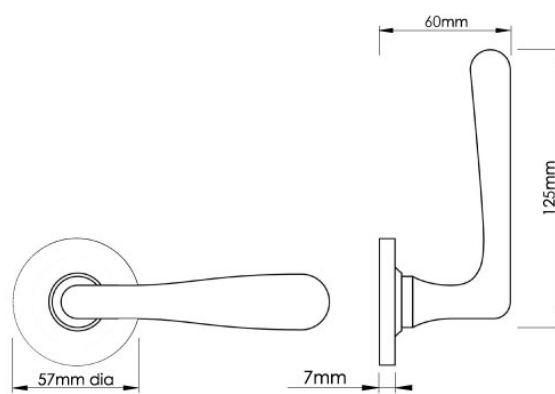

CROFT

Product Code: 7101COV57A

Product Name: Elegance Door Handle on Plain Covered Rose

Description: Our timeless elegance lever, also available with a raised edge, reeded, or arc design rose.

Shown here in our Satin Chrome finish.

Product Information

- 57mm diameter rose
- Unsprung, inner rose is fixed with woodscrews supplied.

Available in all Croft finishes excluding RBMA, TB,