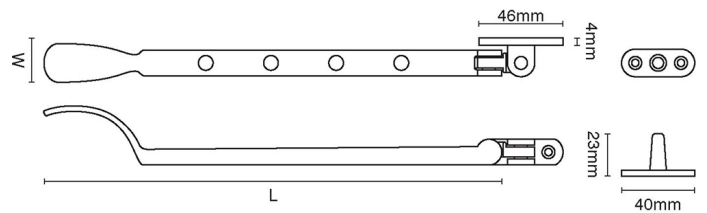

CROFT

Product Code: 1759

Product Name: Spoon End Casement Stay

Description: Our elegantly crafted Spoon End Casement Stay. Locking version available 1759L.

Shown here in our Midnight Carbon finish.

Product Information

- 4 sizes available. 6", 8", 10", 12".

- Polished Bronze Unlacquered, Real Bronze, and Tudor Bronze finishes available on 12" version only.

Sizes	L	W
6"	152	20
8"	203	20
10"	254	20
12"	305	20

Available in all Croft finishes excluding DORB, IBMA, IBUL, MBK, ORB,