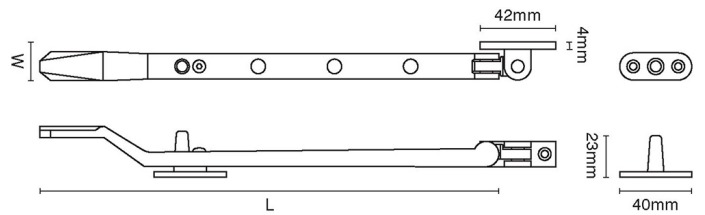

CROFT

Product Code: 7017L

Product Name: Art Deco Casement Stay – Locking

Description: Part of our Art Deco range, our elegantly detailed Art Deco Casement Stay. Non-locking version available 7017. Note- 7017 Non Locking version shown in photo.

Shown here in our Imitation Bronze Unlacquered finish.

Product Information

10"

Available in all Croft finishes excluding RBMA, TB,