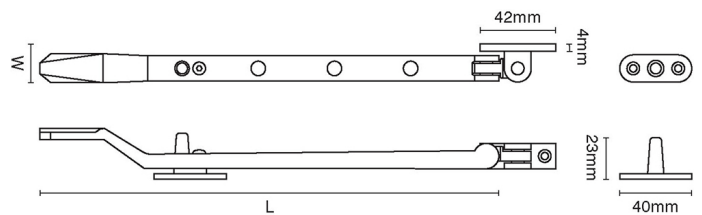

CROFT

Product Code: 7017L

Product Name: Art Deco Casement Stay – Locking

Description: Part of our Art Deco range, our elegantly detailed Art Deco Casement Stay. Non-locking version available 7017. Note- 7017 Non Locking version shown in photo.

Shown here in our Imitation Bronze Unlacquered finish.

Product Information

10"

Available in all Croft finishes excluding RBMA, TB,