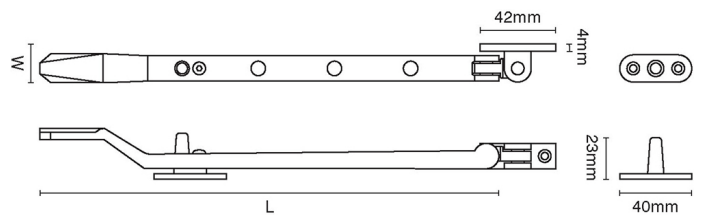

CROFT

Product Code: 7017L

Product Name: Art Deco Casement Stay – Locking

Description: Part of our Art Deco range, our elegantly detailed Art Deco Casement Stay. Non-locking version available 7017. Note- 7017 Non Locking version shown in photo.

Shown here in our Imitation Bronze Unlacquered finish.

Product Information

10"

Available in all Croft finishes excluding RBMA, TB,