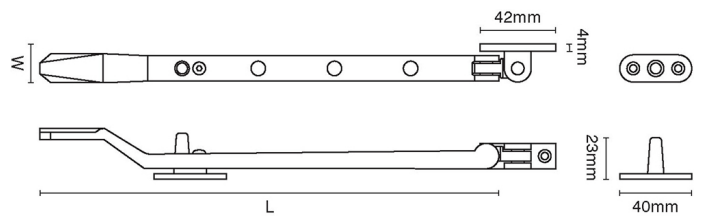

CROFT

Product Code: 7017L

Product Name: Art Deco Casement Stay – Locking

Description: Part of our Art Deco range, our elegantly detailed Art Deco Casement Stay. Non-locking version available 7017. Note- 7017 Non Locking version shown in photo.

Shown here in our Imitation Bronze Unlacquered finish.

Product Information

10"

Available in all Croft finishes excluding RBMA, TB,