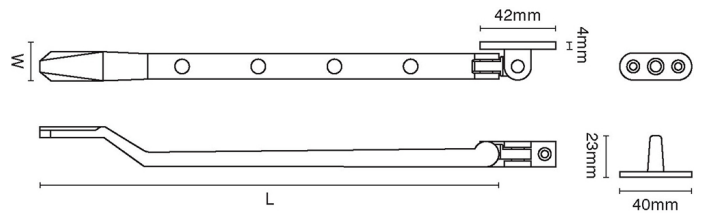

CROFT

Product Code: 7017

Product Name: Art Deco Casement Stay

Description: Part of our Art Deco range, our elegantly detailed Art Deco Casement Stay. Locking version available 7017L.

Shown here in our Imitation Bronze Unlacquered finish.

Product Information

Length: 254mm Also available as: 7017L Locking Version

Available in all Croft finishes excluding RBMA, TB,