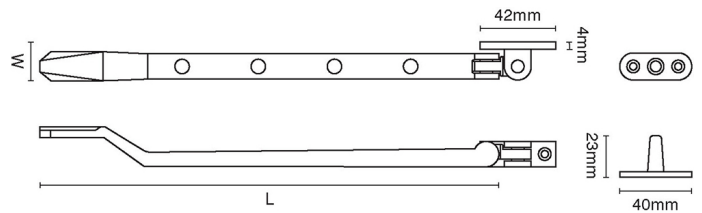

# CROFT

**Product Code:** 7017

**Product Name:** Art Deco Casement Stay

**Description:** Part of our Art Deco range, our elegantly detailed Art Deco Casement Stay. Locking version available 7017L.

Shown here in our Imitation Bronze Unlacquered finish.

## Product Information

Length: 254mm Also available as: 7017L Locking Version

Available in all Croft finishes excluding RBMA, TB,