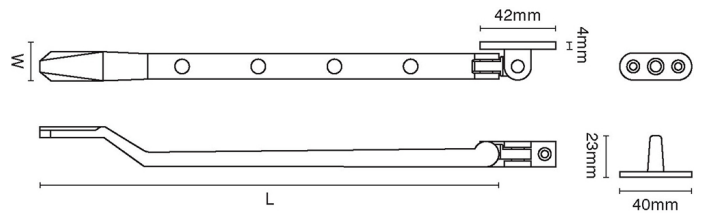

CROFT

Product Code: 7017

Product Name: Art Deco Casement Stay

Description: Part of our Art Deco range, our elegantly detailed Art Deco Casement Stay. Locking version available 7017L.

Shown here in our Midnight Carbon finish.

Product Information

Length: 254mm Also available as: 7017L Locking Version

Available in all Croft finishes excluding DORB, IBMA, IBUL, MBK, ORB, RBMA, TB,