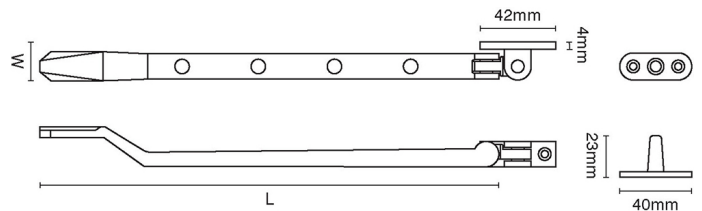

CROFT

Product Code: 7017

Product Name: Art Deco Casement Stay

Description: Part of our Art Deco range, our elegantly detailed Art Deco Casement Stay. Locking version available 7017L.

Shown here in our Imitation Bronze Unlacquered finish.

Product Information

Length: 254mm Also available as: 7017L Locking Version

Available in all Croft finishes excluding RBMA, TB,