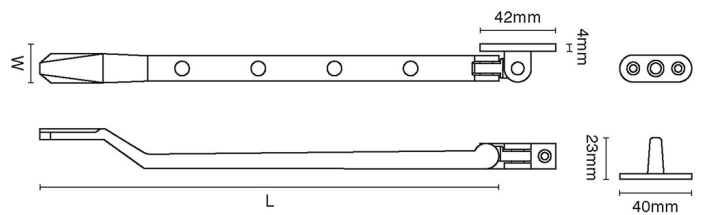

# CROFT

**Product Code:** 7017

**Product Name:** Art Deco Casement Stay

**Description:** Part of our Art Deco range, our elegantly detailed Art Deco Casement Stay. Locking version available 7017L.

Shown here in our Imitation Bronze Unlacquered finish.

## Product Information

Length: 254mm Also available as: 7017L Locking Version

Available in all Croft finishes excluding RBMA, TB,