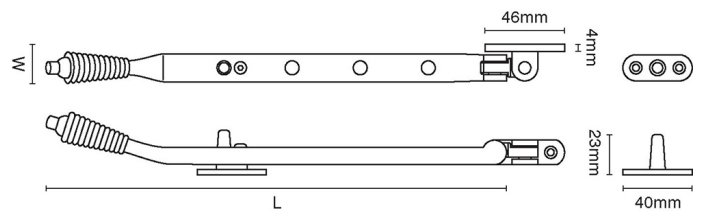

CROFT

Product Code: 6435L

Product Name: Lockable Reeded Casement Stay

Description: Our elegantly detailed Reeded Casement Stay. Non-locking version available 6435. Note- 6435 Non Locking version shown in photo.

Shown here in our Polished Nickel finish.

Product Information

10 1/2"

Sizes	L	W
10 1/2"	267	17

Available in all Croft finishes excluding RBMA, TB,