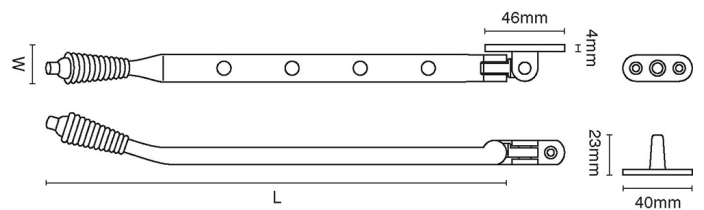

CROFT

Product Code: 6435

Product Name: Reeded Casement Stay

Description: Our elegantly detailed Reeded Casement Stay. Locking version available 6435L.

Shown here in our Polished Nickel finish.

Product Information

10 1/2"

Sizes

10 1/2"

Available in all Croft finishes excluding RBMA, TB,