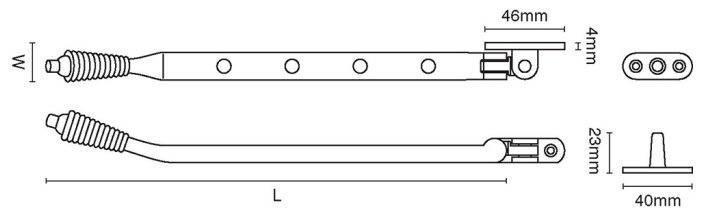

CROFT

Product Code: 6435

Product Name: Reeded Casement Stay

Description: Our elegantly detailed Reeded Casement Stay. Locking version available 6435L.

Shown here in our Polished Nickel finish.

Product Information

10 1/2"

Sizes

10 1/2"

Available in all Croft finishes excluding RBMA, TB,