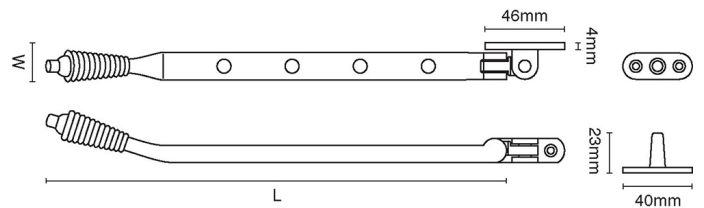

CROFT

Product Code: 6435

Product Name: Reeded Casement Stay

Description: Our elegantly detailed Reeded Casement Stay. Locking version available 6435L.

Shown here in our Polished Nickel finish.

Product Information

10 1/2"

Sizes

10 1/2"

Available in all Croft finishes excluding DORB, IBMA, IBUL, MBK, ORB, RBMA, TB,