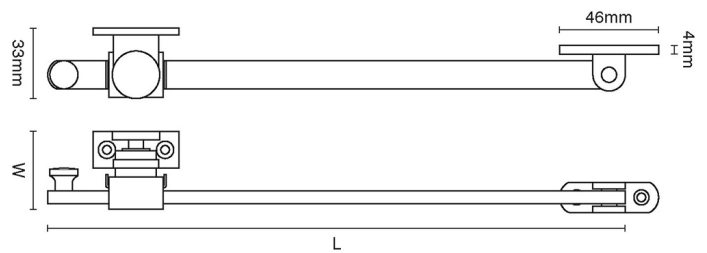

CROFT

Product Code: 6394

Product Name: Sliding Stay For Inward Opening Windows

Description: Our elegantly crafted Sliding Stay for inward opening Windows.

Shown here in our Polished Brass Unlacquered finish.

Product Information

Available in either 10" or 12"

Sizes	L	W
10"	254	38
12"	305	38

Available in all Croft finishes excluding DORB, IBMA, IBUL, MBK, ORB, RBMA, TB, ZB,