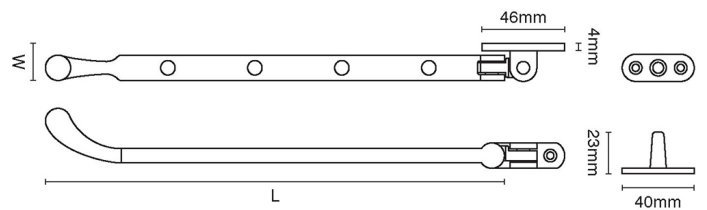

# CROFT

**Product Code:** 1791

**Product Name:** Bulb End Casement Stay

**Description:** Our elegantly crafted Bulb End Casement Stay. Locking version available 1791L.

Shown here in our Polished Nickel finish.

### Product Information

- Polished Bronze Unlacquered, Real Bronze, and Tudor Bronze finishes available on 10 and 12" versions only.

Sizes	L	W
8"	203	16
10"	254	16
12"	305	16

Available in all Croft finishes excluding DORB, IBMA, IBUL, MBK, ORB,