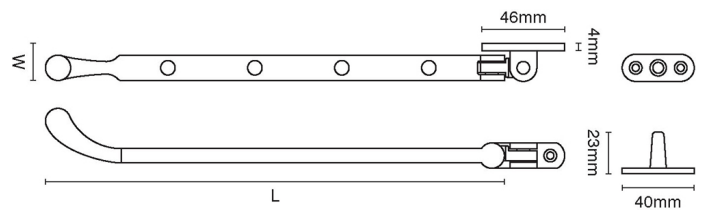

CROFT

Product Code: 1791

Product Name: Bulb End Casement Stay

Description: Our elegantly crafted Bulb End Casement Stay. Locking version available 1791L.

Shown here in our Polished Nickel finish.

Product Information

- Polished Bronze Unlacquered, Real Bronze, and Tudor Bronze finishes available on 10 and 12" versions only.

Sizes	L	W
8"	203	16
10"	254	16
12"	305	16

Available in all Croft finishes