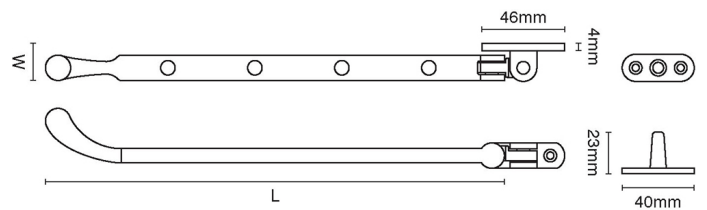

# CROFT

**Product Code:** 1791

**Product Name:** Bulb End Casement Stay

**Description:** Our elegantly crafted Bulb End Casement Stay. Locking version available 1791L.

Shown here in our Polished Nickel finish.

### Product Information

- Polished Bronze Unlacquered, Real Bronze, and Tudor Bronze finishes available on 10 and 12" versions only.

Sizes	L	W
8"	203	16
10"	254	16
12"	305	16

Available in all Croft finishes