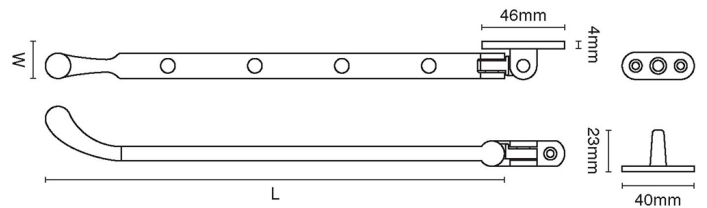

CROFT

Product Code: 1791

Product Name: Bulb End Casement Stay

Description: Our elegantly crafted Bulb End Casement Stay. Locking version available 1791L.

Shown here in our Polished Nickel finish.

Product Information

- Polished Bronze Unlacquered, Real Bronze, and Tudor Bronze finishes available on 10 and 12" versions only.

Sizes	L	W
8"	203	16
10"	254	16
12"	305	16

Available in all Croft finishes