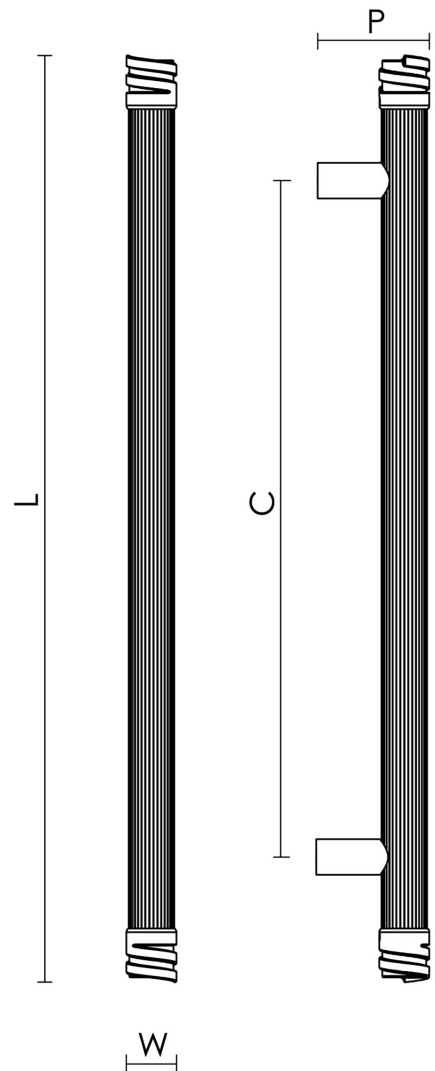

# CROFT

**Product Code:** 7401

**Product Name:** Guggenheim Pull Handle

**Description:** Available as standard sizes. Other sizes available on request. Also available in back to back and secret fix versions.

## Product Information

Available as standard sizes. Other sizes available on request. Also available in back to back and secret fix versions.

Sizes	L	W	P	C
26"	660mm	36mm	80mm	480mm

Available in all Croft finishes excluding AGD, RBMA, TB,