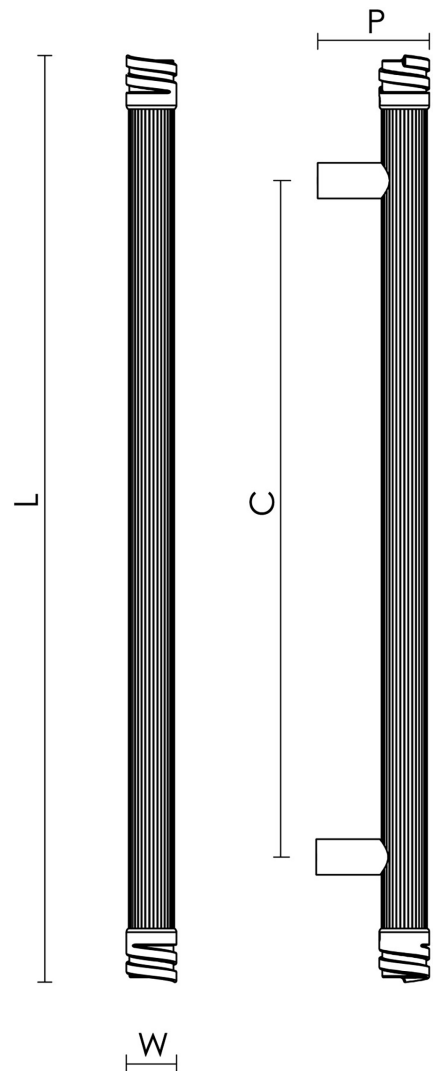

CROFT

Product Code: 7401

Product Name: Guggenheim Pull Handle

Description: Available as standard sizes. Other sizes available on request. Also available in back to back and secret fix versions.

Shown here in our Polished Brass Unlacquered finish.

Product Information

Available as standard sizes. Other sizes available on request. Also available in back to back and secret fix versions.

Sizes	L	W	P	C
26"	660mm	36mm	80mm	480mm

Available in all Croft finishes excluding AGD, DORB, IBMA, IBUL, MBK, ORB, RBMA, TB,