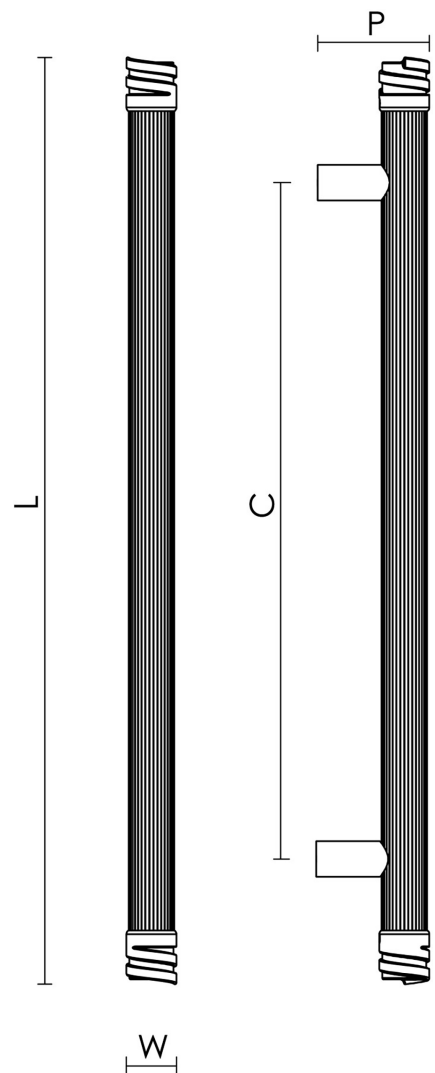

CROFT

Product Code: 7401

Product Name: Guggenheim Pull Handle

Description: Available as standard sizes. Other sizes available on request. Also available in back to back and secret fix versions.

Shown here in our Polished Brass Unlacquered finish.

Product Information

Available as standard sizes. Other sizes available on request. Also available in back to back and secret fix versions.

Sizes	L	W	P	C
26"	660mm	36mm	80mm	480mm

Available in all Croft finishes excluding AGD, RBMA, TB,