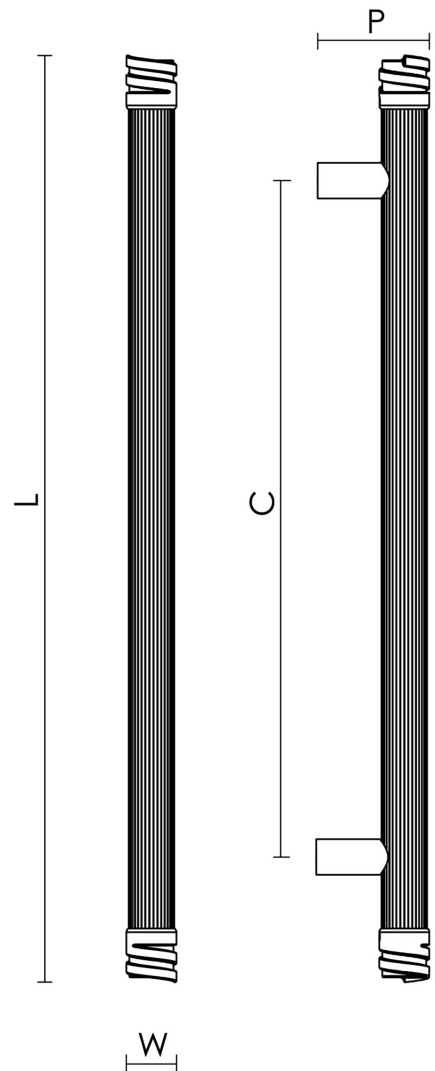

Sizes	L	W	P	C
26"	660mm	36mm	80mm	480mm

Available in all Croft finishes excluding AGD, RBMA, TB,