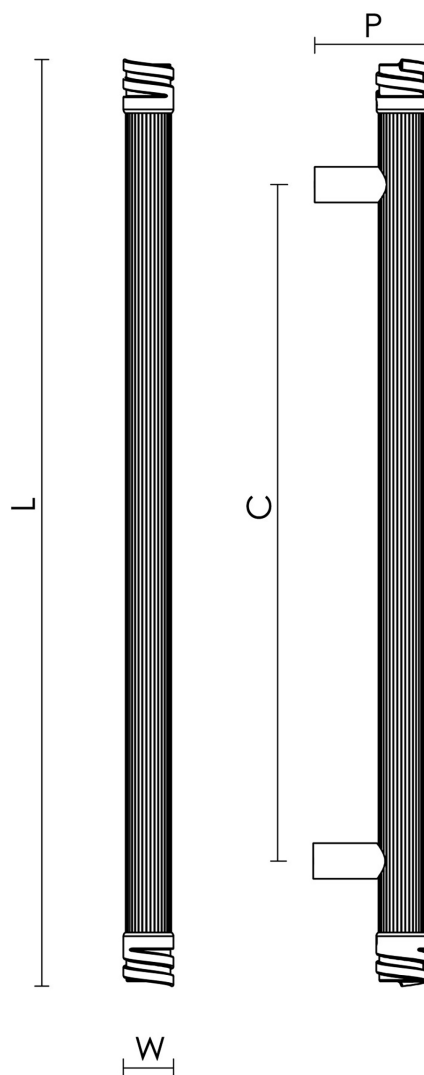

CROFT

Product Code: 7401

Product Name: Guggenheim Pull Handle

Description: Available as standard sizes. Other sizes available on request. Also available in back to back and secret fix versions.

Shown here in our Polished Brass Unlacquered finish.

Product Information

Available as standard sizes. Other sizes available on request. Also available in back to back and secret fix versions.

Sizes	L	W	P	C
26"	660mm	36mm	80mm	480mm

Available in all Croft finishes excluding AGD, RBMA, TB,