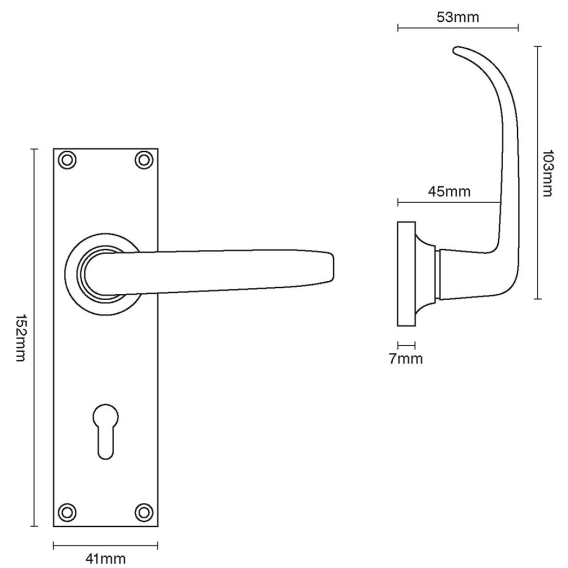

CROFT

Product Code: 1745

Product Name: Stafford Lever Lock

Description: 152 x 41mm backplate. Available as lock, latch, euro or bathroom function.

Shown here in our Real Bronze Metal Antique finish.

### Product Information

152 x 41mm backplate. Available as lock, latch, euro or bathroom function.

Available in all Croft finishes