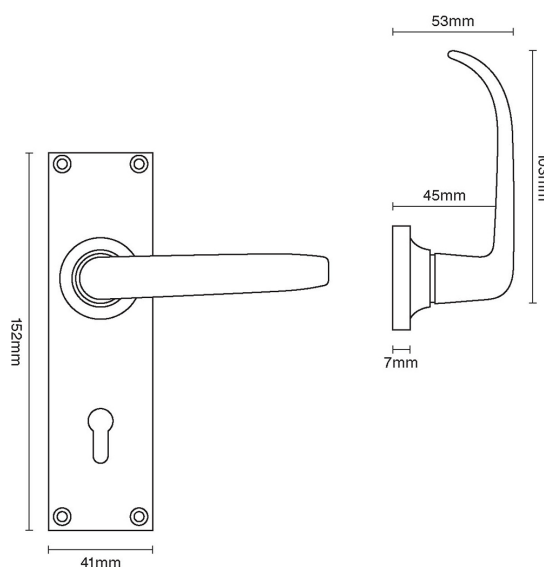

# CROFT

**Product Code:** 1745

**Product Name:** Stafford Lever Lock

**Description:** 152 x 41mm backplate. Available as lock, latch, euro or bathroom function.

Shown here in our Real Bronze Metal Antique finish.

## Product Information

152 x 41mm backplate. Available as lock, latch, euro or bathroom function.

Available in all Croft finishes excluding DORB, IBMA, IBUL, MBK, ORB,