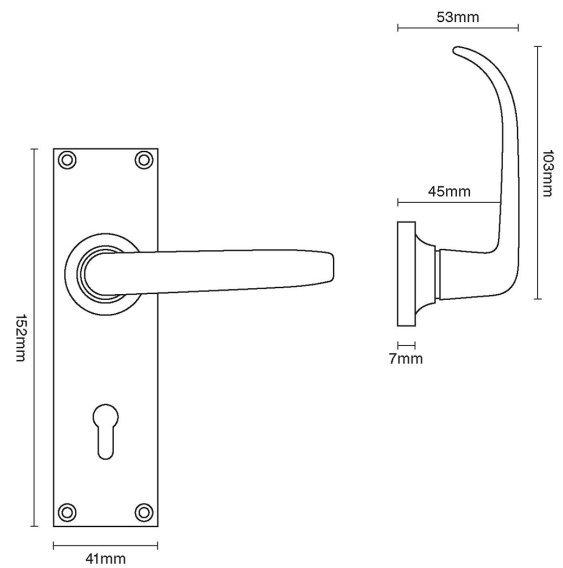

CROFT

Product Code: 1745

Product Name: Stafford Lever Lock

Description: 152 x 41mm backplate. Available as lock, latch, euro or bathroom function.

Shown here in our Real Bronze Metal Antique finish.

Product Information

152 x 41mm backplate. Available as lock, latch, euro or bathroom function.

Available in all Croft finishes