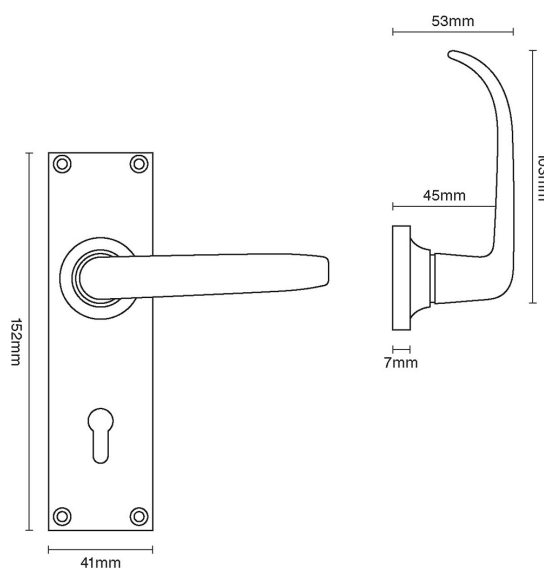

CROFT

Product Code: 1745

Product Name: Stafford Lever Lock

Description: 152 x 41mm backplate. Available as lock, latch, euro or bathroom function.

Shown here in our Real Bronze Metal Antique finish.

Product Information

152 x 41mm backplate. Available as lock, latch, euro or bathroom function.

Available in all Croft finishes