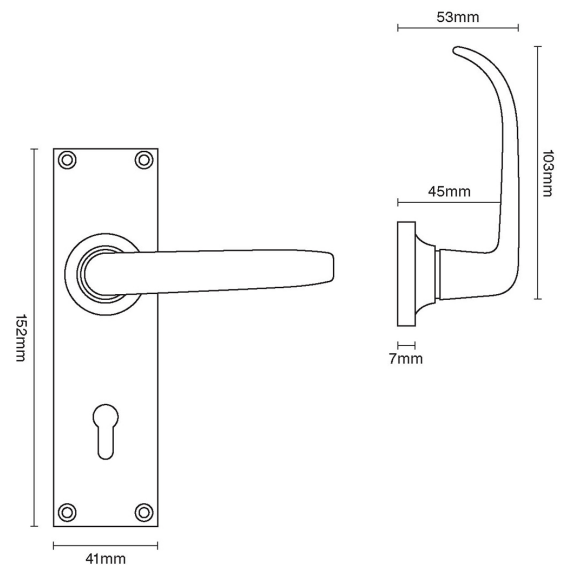

CROFT

Product Code: 1745

Product Name: Stafford Lever Lock

Description: 152 x 41mm backplate. Available as lock, latch, euro or bathroom function.

Shown here in our Real Bronze Metal Antique finish.

Product Information

152 x 41mm backplate. Available as lock, latch, euro or bathroom function.

Available in all Croft finishes