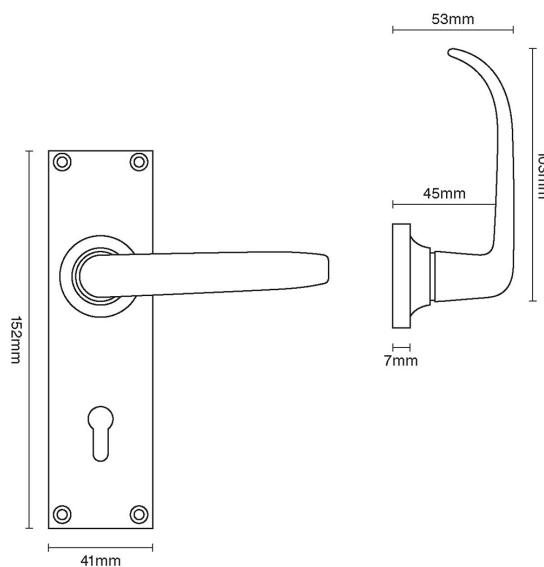

CROFT

Product Code: 1745

Product Name: Stafford Lever Lock

Description: 152 x 41mm backplate. Available as lock, latch, euro or bathroom function.

Shown here in our Real Bronze Metal Antique finish.

Product Information

152 x 41mm backplate. Available as lock, latch, euro or bathroom function.

Available in all Croft finishes