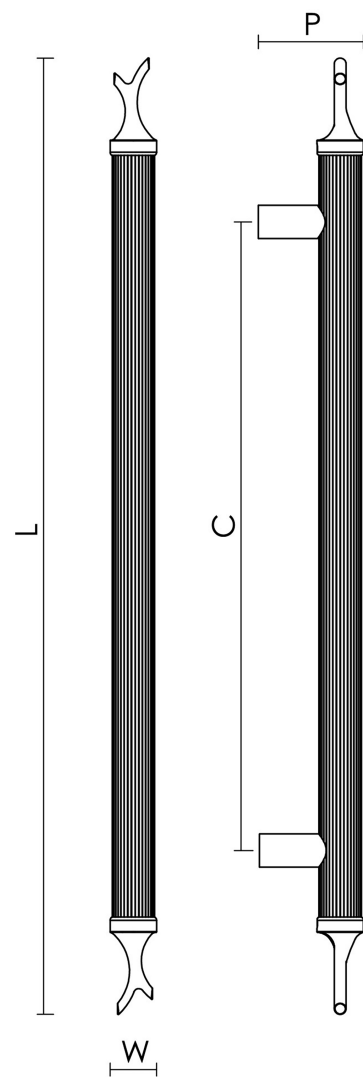

CROFT

Product Code: 7400

Product Name: Sakara Pull Handle

Description: Available as standard sizes. Other sizes available on request. Also available in back to back and secret fix versions.

Shown here in our Polished Brass Unlacquered finish.

Product Information

Available as standard sizes. Other sizes available on request. Also available in back to back and secret fix versions.

Sizes	L	W	P	C
28.3/4"	730mm	36mm	80mm	480mm

Available in all Croft finishes excluding RBMA, TB,