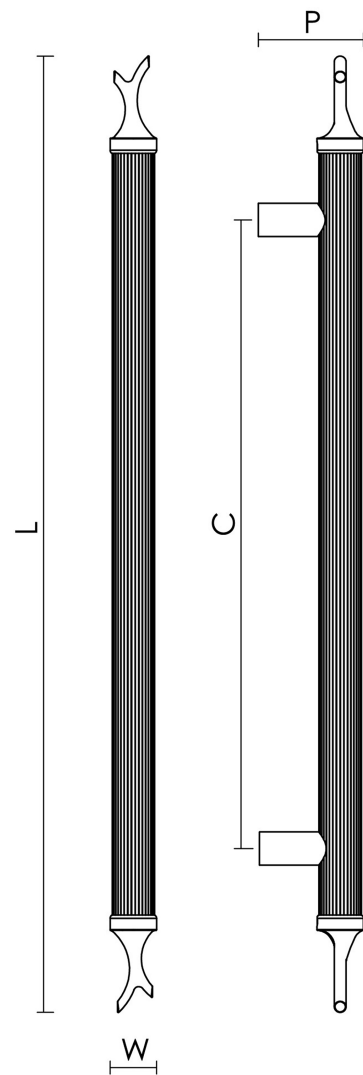

CROFT

Product Code: 7400

Product Name: Sakara Pull Handle

Description: Available as standard sizes. Other sizes available on request. Also available in back to back and secret fix versions.

Shown here in our Polished Brass Unlacquered finish.

Product Information

Available as standard sizes. Other sizes available on request. Also available in back to back and secret fix versions.

Sizes	L	W	P	C
28.3/4"	730mm	36mm	80mm	480mm

Available in all Croft finishes excluding DORB, IBMA, IBUL, MBK, ORB, RBMA, TB,