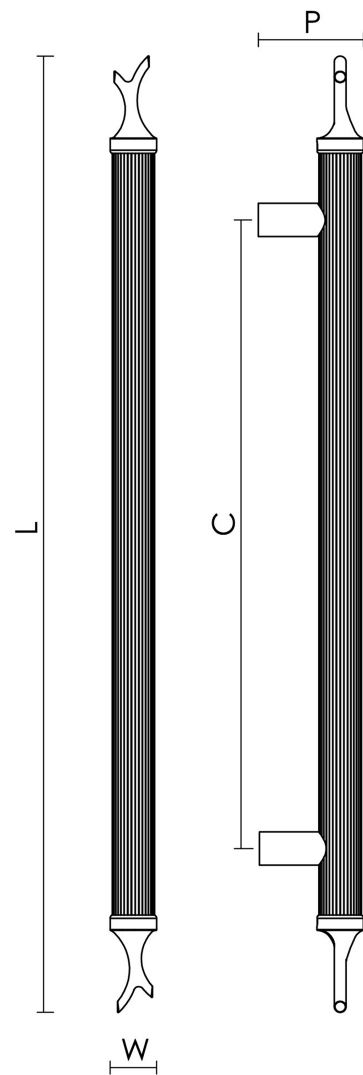

CROFT

Product Code: 7400

Product Name: Sakara Pull Handle

Description: Available as standard sizes. Other sizes available on request. Also available in back to back and secret fix versions.

Shown here in our Polished Brass Unlacquered finish.

### Product Information

Available as standard sizes. Other sizes available on request. Also available in back to back and secret fix versions.

| Sizes   | L     | W    | P    | C     |
|---------|-------|------|------|-------|
| 28.3/4" | 730mm | 36mm | 80mm | 480mm |