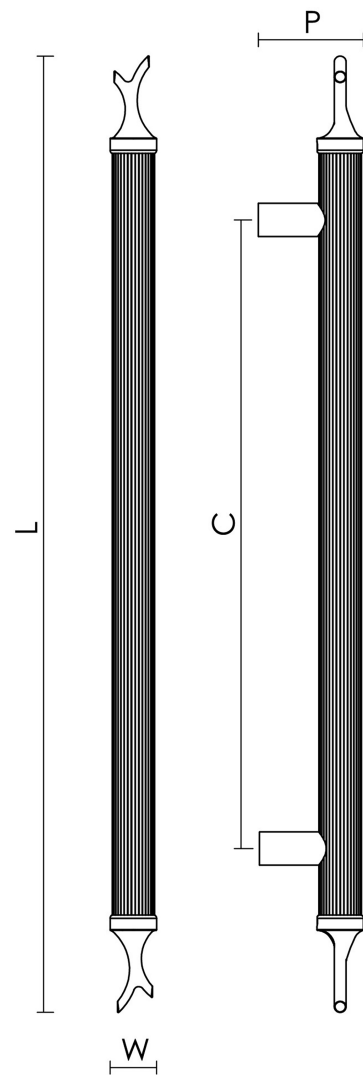

CROFT

Product Code: 7400

Product Name: Sakara Pull Handle

Description: Available as standard sizes. Other sizes available on request. Also available in back to back and secret fix versions.

Shown here in our Polished Brass Unlacquered finish.

Product Information

Available as standard sizes. Other sizes available on request. Also available in back to back and secret fix versions.

Sizes	L	W	P	C
28.3/4"	730mm	36mm	80mm	480mm

Available in all Croft finishes excluding RBMA, TB,