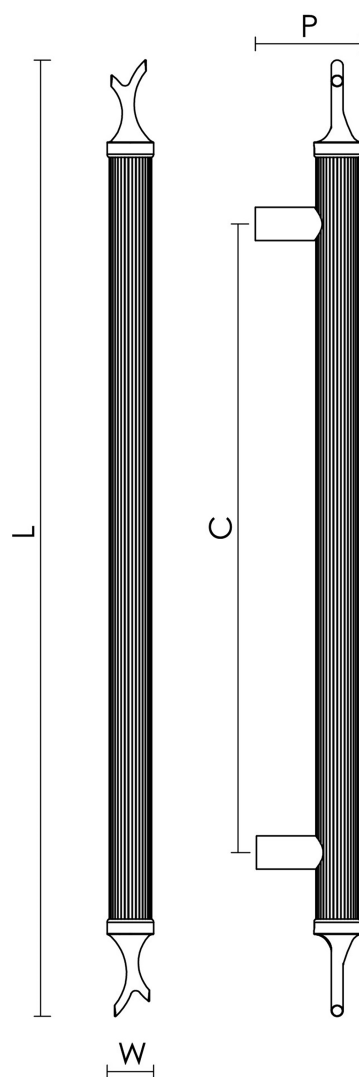

CROFT

Product Code: 7400

Product Name: Sakara Pull Handle

Description: Available as standard sizes. Other sizes available on request. Also available in back to back and secret fix versions.

Shown here in our Polished Brass Unlacquered finish.

Product Information

Available as standard sizes. Other sizes available on request. Also available in back to back and secret fix versions.

Sizes	L	W	P	C
28.3/4"	730mm	36mm	80mm	480mm

Available in all Croft finishes excluding RBMA, TB,