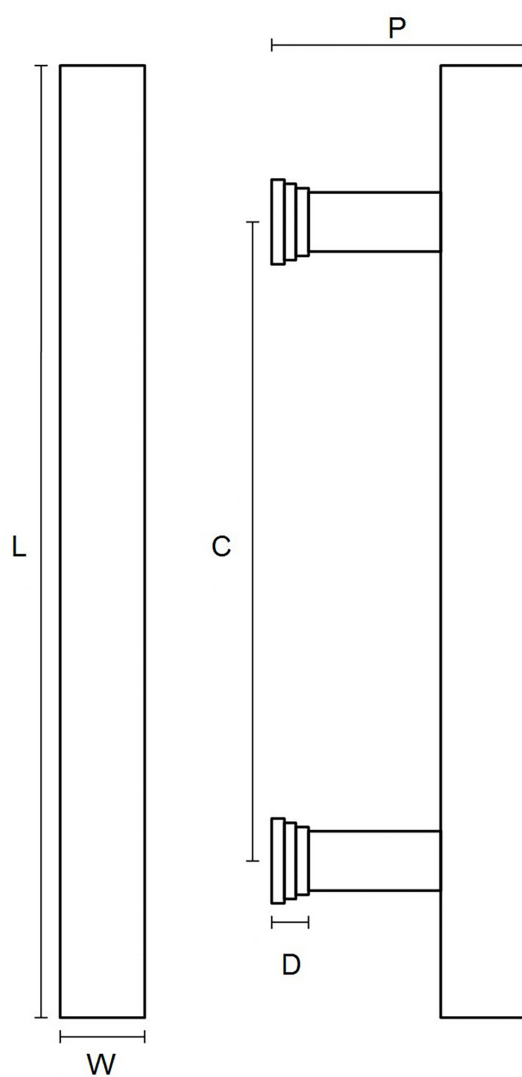

CROFT

Product Code: 6384SQ

Product Name: Square Bar Pull Handle

Description: 6", 9" and 12" sizes available.

Shown here in our Pearl Nickel finish.

Product Information

6", 9" and 12" sizes available.

Sizes	L	W	D	P	C
6"	152	20	9	60	102
9"	229	20	9	60	179
12"	305	20	9	60	255