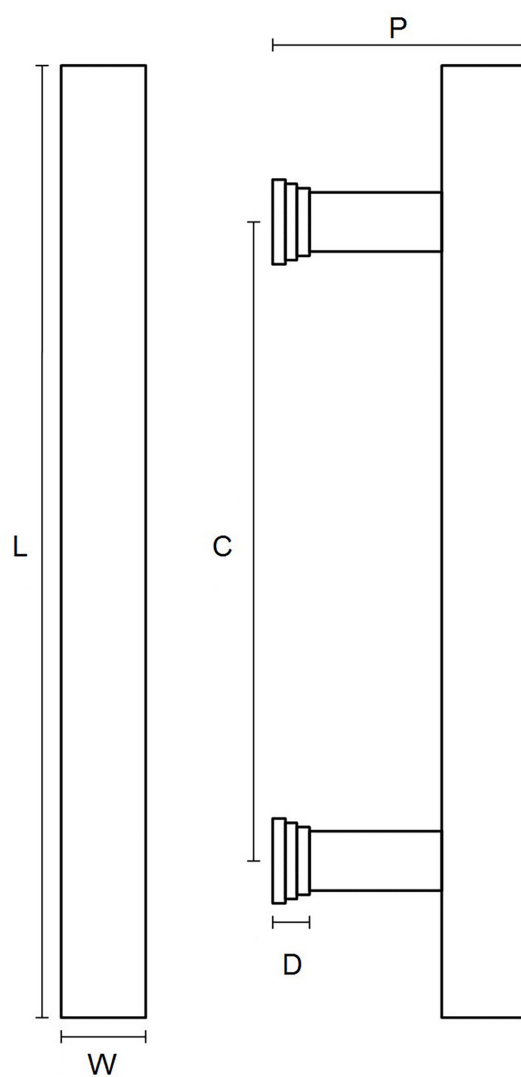

CROFT

Product Code: 6384SQ

Product Name: Square Bar Pull Handle

Description: Available in 9" and 12" sizes.

Shown here in our Pearl Nickel finish.

Product Information

12" version available back to back fix on request.

Sizes	L	W	D	P	C
9"	229	20	9	60	179
12"	305	20	9	60	255