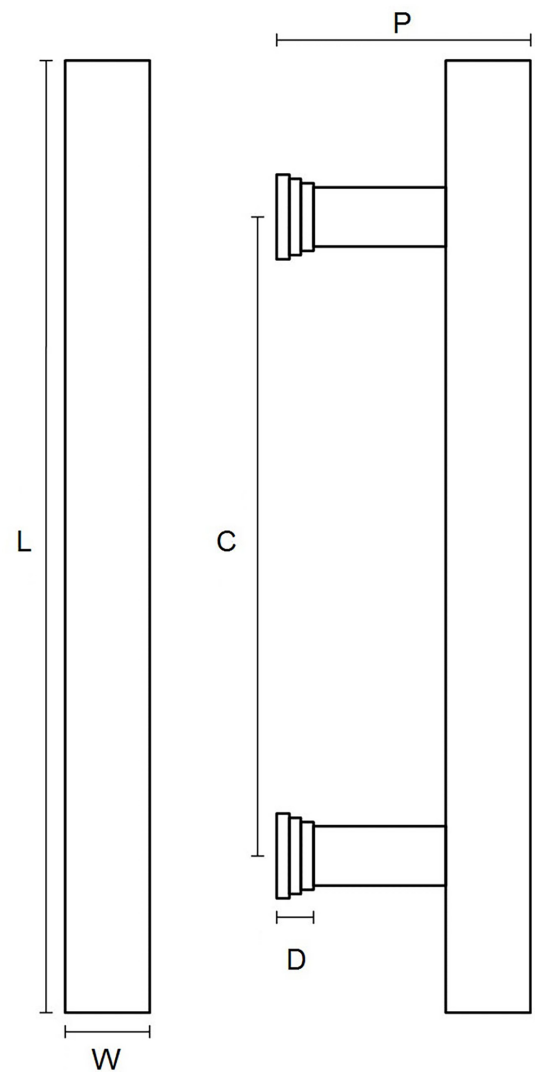

CROFT

Product Code: 6384SQ

Product Name: Square Bar Pull Handle

Description: Available in 9" and 12" sizes.

Shown here in our Pearl Nickel finish.

### Product Information

12" version available back to back fix on request.

Sizes	L	W	D	P	C
9"	229	20	9	60	179
12"	305	20	9	60	255