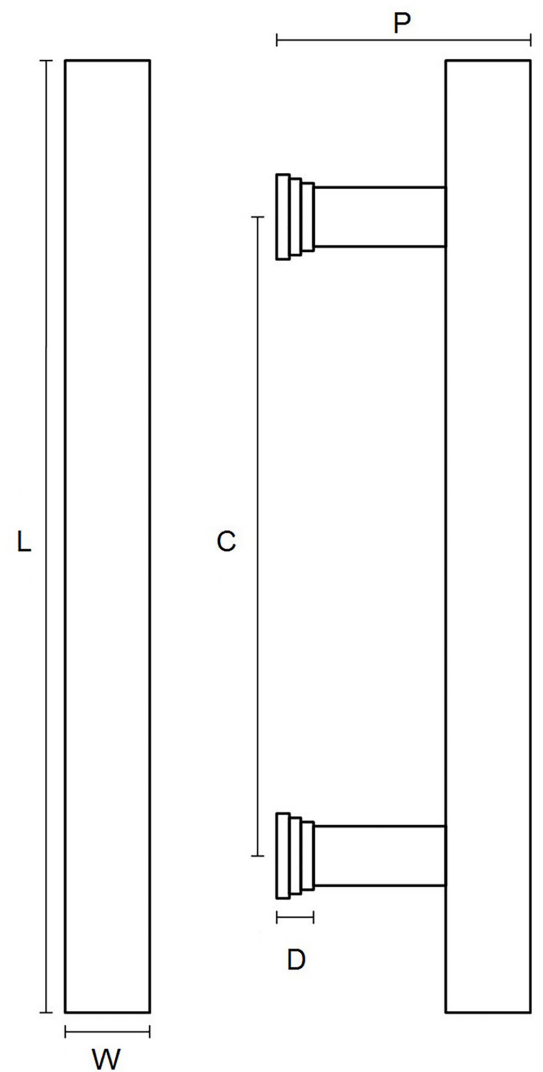

CROFT

Product Code: 6384SQ

Product Name: Square Bar Pull Handle

Description: Available in 9" and 12" sizes.

Shown here in our Pearl Nickel finish.

Product Information

12" version available back to back fix on request.

Sizes	L	W	D	P	C
9"	229	20	9	60	179
12"	305	20	9	60	255