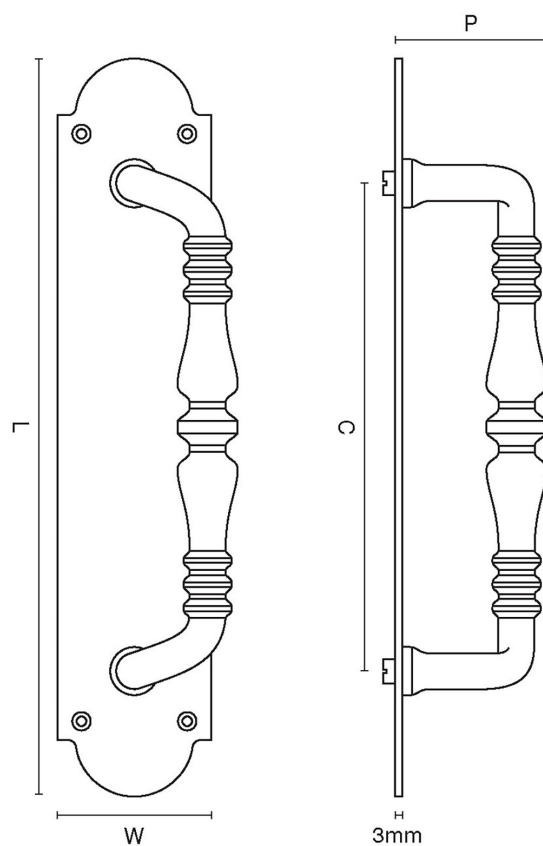

CROFT

Product Code: 1954R

Product Name: Ornate Pull Handle On Shaped Plate

Description: 2 size options available- 12" x 1/2" and 14 1/2" x 3".

Shown here in our Polished Brass finish.

Product Information

2 size options available- 12" x 1/2" and 14 1/2" x 3".