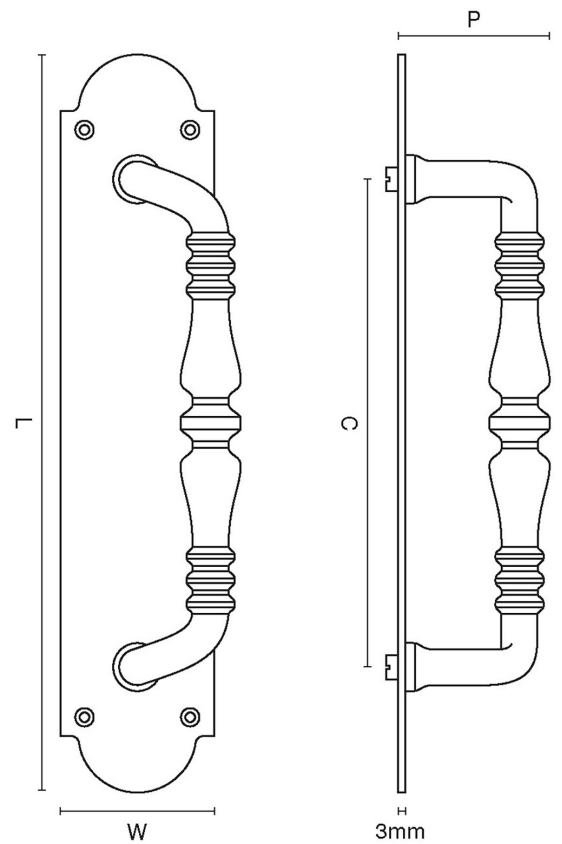

CROFT

Product Code: 1954R

Product Name: Ornate Pull Handle On Shaped Plate

Description: 2 size options available- 12" x 1/2" and 14 1/2" x 3".

Shown here in our Polished Brass finish.

Product Information

2 size options available- 12" x 1/2" and 14 1/2" x 3".