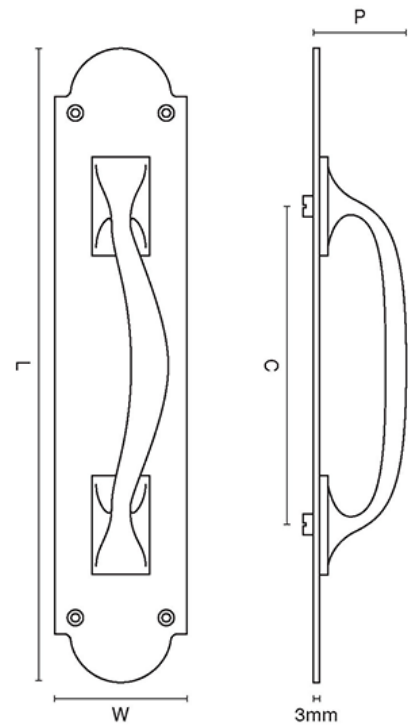

CROFT

Product Code: 1651R

Product Name: Pull Handle On Shaped Plate

Description: 12" and 14" sizes available.

Shown here in our Aged Brass finish.

Product Information

12" and 14" sizes available.

Available in all Croft finishes excluding RBMA, TB,