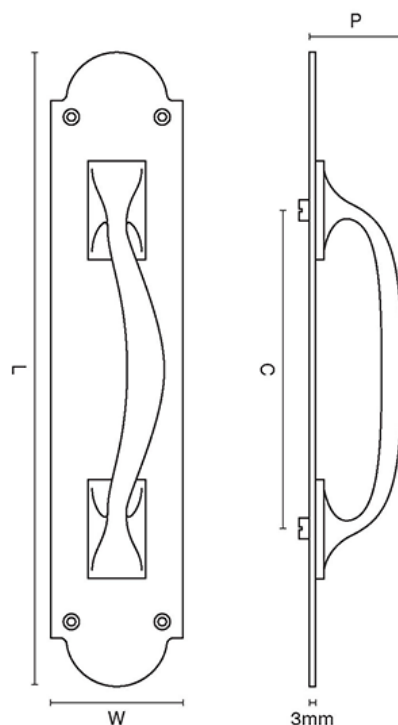

CROFT

Product Code: 1651R

Product Name: Pull Handle On Shaped Plate

Description: 12" and 14" sizes available.

Shown here in our Aged Brass finish.

Product Information

12" and 14" sizes available.

Sizes	L	W	P	C
12"	305mm	64mm	57mm	254mm
14"	368mm	77mm	57mm	305mm