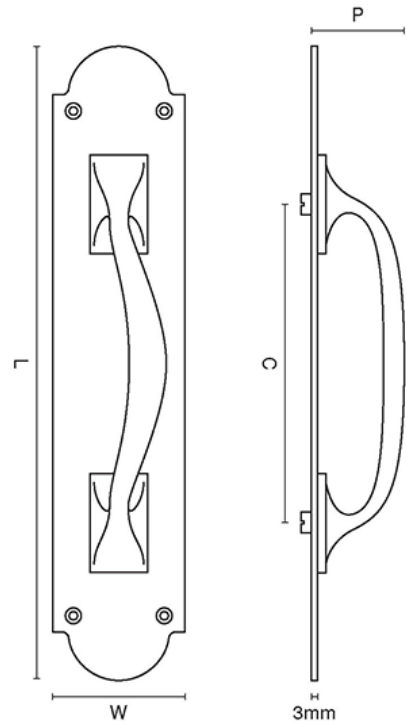

CROFT

Product Code: 1651R

Product Name: Pull Handle On Shaped Plate

Description: 12" and 14" sizes available.

Shown here in our Aged Brass finish.

Product Information

12" and 14" sizes available.

Available in all Croft finishes excluding RBMA, TB,