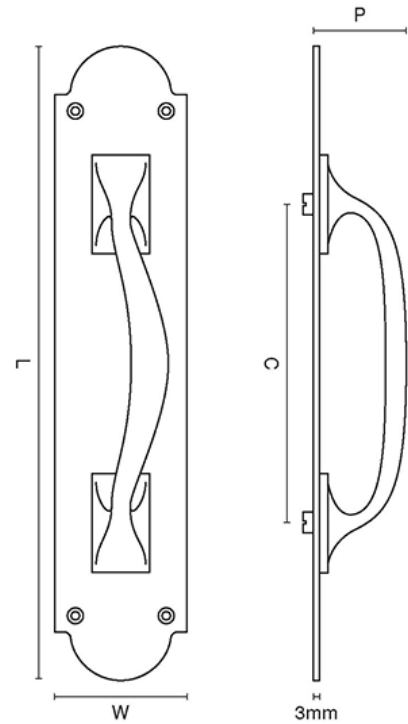

CROFT

Product Code: 1651R

Product Name: Pull Handle On Shaped Plate

Description: 12" and 14" sizes available.

Shown here in our Aged Brass finish.

### Product Information

12" and 14" sizes available.

Available in all Croft finishes excluding RBMA, TB,