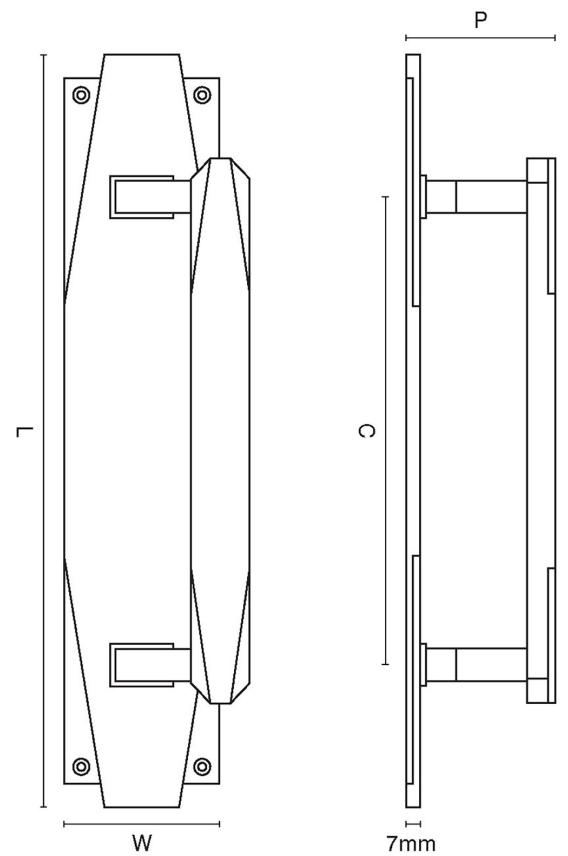

CROFT

Product Code: 7010

Product Name: Art Deco Pull Handle on Backplate

Description: Part of our full Art Deco range, we bring you our Art Deco Pull Handle on Backplate. Inspired by the popular international design movement of the 1920s and 1930s. Our full range is made of the finest solid brass and available in over 20 distinctive finishes.

Shown here in our Antique Nickel finish.

Product Information

305mm x 65mm 375mm x 76mm

Available in all Croft finishes excluding RBMA, TB,