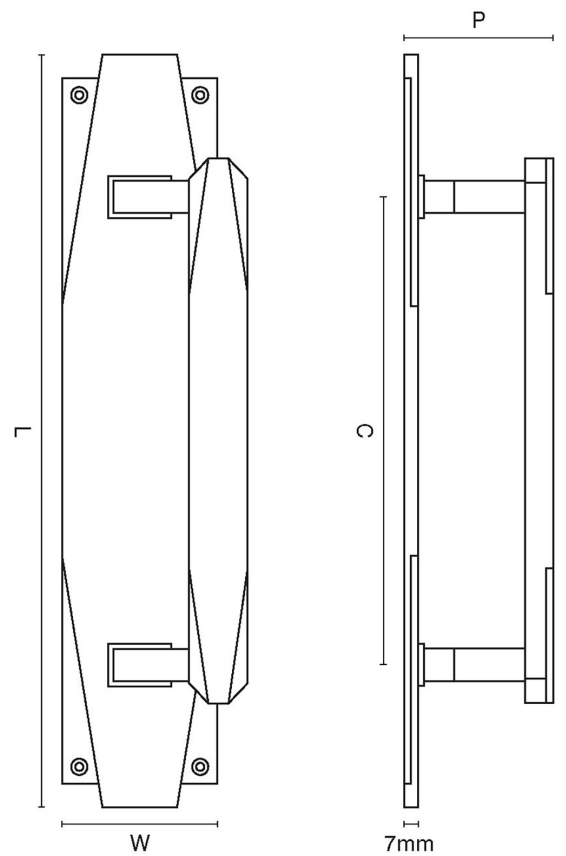

CROFT

Product Code: 7010

Product Name: Art Deco Pull Handle on Backplate

Description: Part of our full Art Deco range, we bring you our Art Deco Pull Handle on Backplate. Inspired by the popular international design movement of the 1920s and 1930s. Our full range is made of the finest solid brass and available in over 20 distinctive finishes.

Shown here in our Antique Nickel finish.

Product Information

305mm x 65mm 375mm x 76mm

Available in all Croft finishes excluding RBMA, TB,