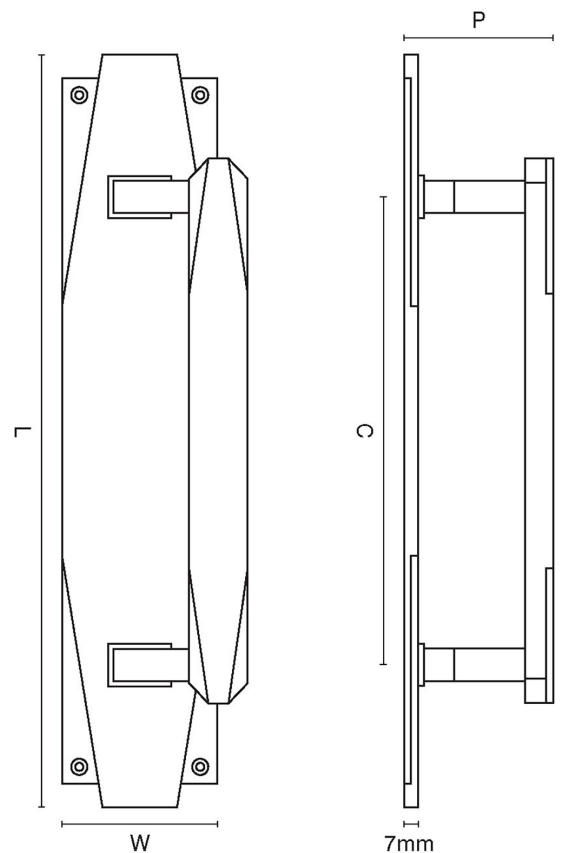

CROFT

Product Code: 7010

Product Name: Art Deco Pull Handle on Backplate

Description: Part of our full Art Deco range, we bring you our Art Deco Pull Handle on Backplate. Inspired by the popular international design movement of the 1920s and 1930s. Our full range is made of the finest solid brass and available in over 20 distinctive finishes.

Shown here in our Antique Nickel finish.

Product Information

305mm x 65mm 375mm x 76mm

Available in all Croft finishes excluding RBMA, TB,