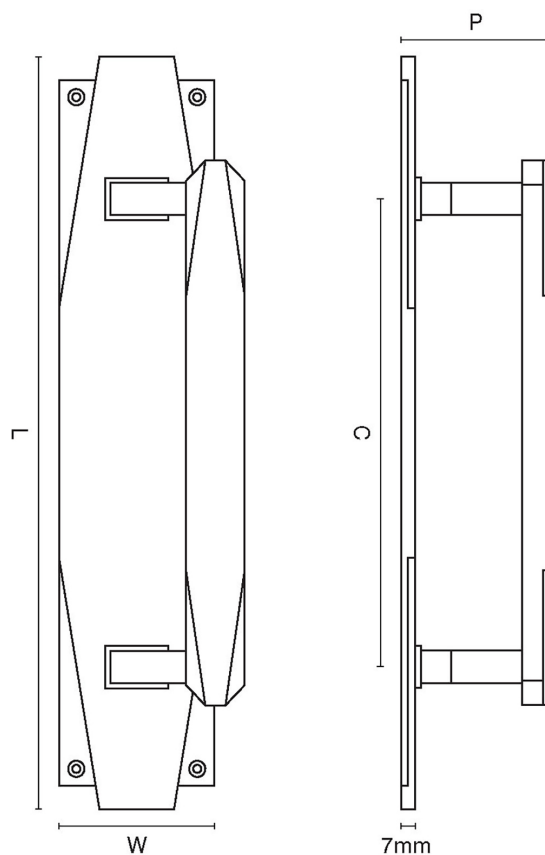

# CROFT

**Product Code:** 7010

**Product Name:** Art Deco Pull Handle on Backplate

**Description:** Part of our full Art Deco range, we bring you our Art Deco Pull Handle on Backplate. Inspired by the popular international design movement of the 1920s and 1930s. Our full range is made of the finest solid brass and available in over 20 distinctive finishes.

## Product Information

305mm x 65mm 375mm x 76mm

Available in all Croft finishes excluding DORB, IBMA, IBUL, MBK, ORB, RBMA, TB,