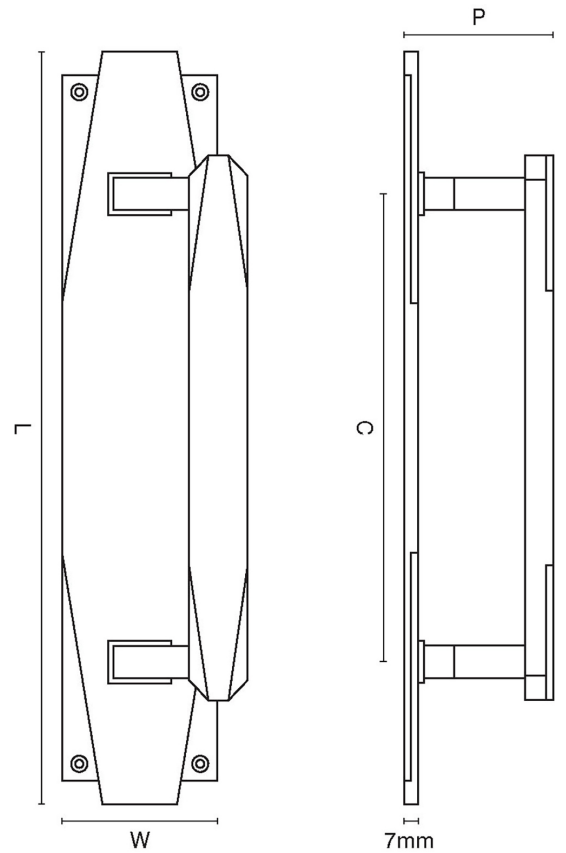

CROFT

Product Code: 7010

Product Name: Art Deco Pull Handle on Backplate

Description: Part of our full Art Deco range, we bring you our Art Deco Pull Handle on Backplate. Inspired by the popular international design movement of the 1920s and 1930s. Our full range is made of the finest solid brass and available in over 20 distinctive finishes.

Shown here in our Antique Nickel finish.

Product Information

305mm x 65mm 375mm x 76mm

Available in all Croft finishes excluding RBMA, TB,