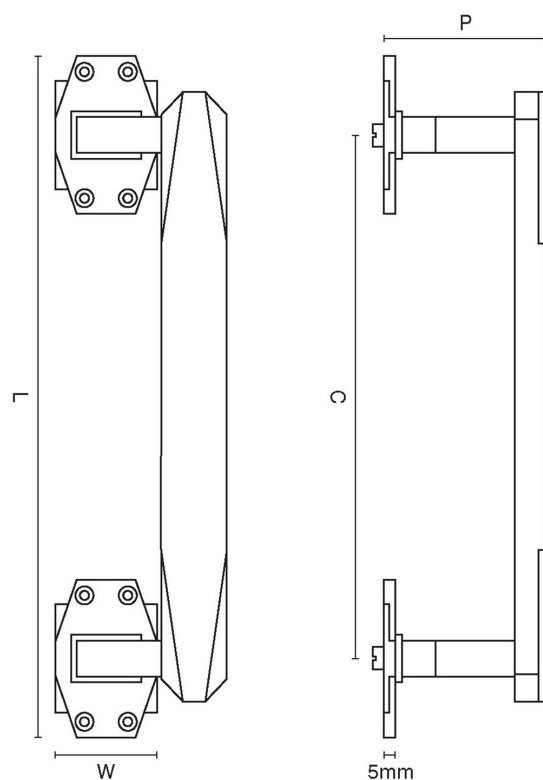

Available in all Croft finishes excluding RBMA, TB,