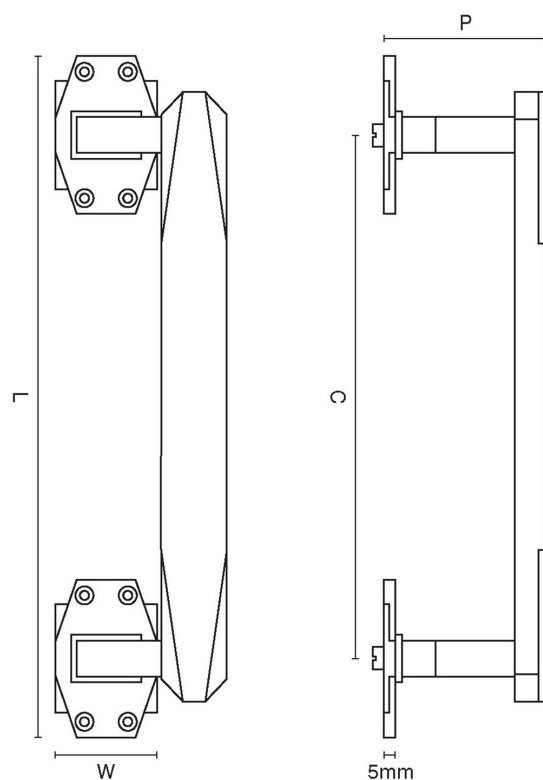

# CROFT

**Product Code:** 7009

**Product Name:** Art Deco Pull Handle On Roses

**Description:** Part of our full Art Deco range, we bring you our Art Deco Pull Handle on Roses. Inspired by the popular international design movement of the 1920s and 1930s. Our full range is made of the finest solid brass and available in over 20 distinctive finishes.

## Product Information

265mm 300mm

Available in all Croft finishes excluding RBMA, TB,