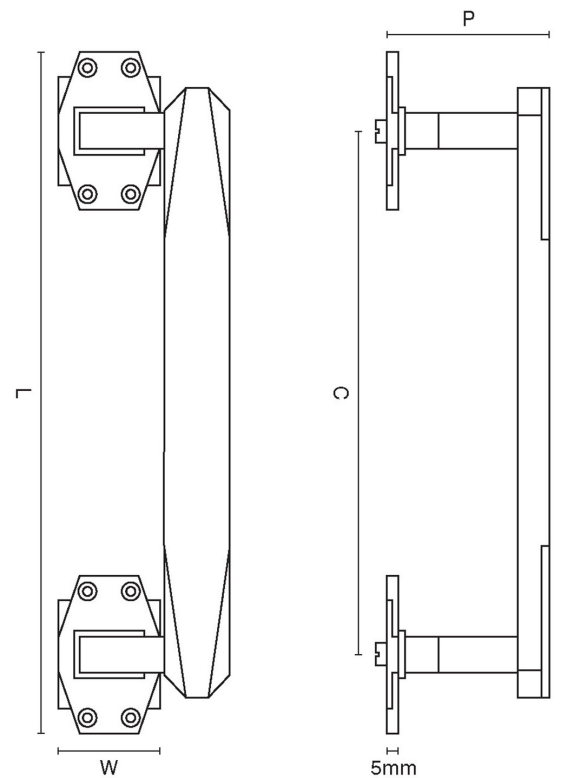

CROFT

Product Code: 7009

Product Name: Art Deco Pull Handle On Roses

Description: Part of our full Art Deco range, we bring you our Art Deco Pull Handle on Roses. Inspired by the popular international design movement of the 1920s and 1930s. Our full range is made of the finest solid brass and available in over 20 distinctive finishes.

Shown here in our Polished Nickel finish.

Product Information

265mm 300mm

Available in all Croft finishes & patinas