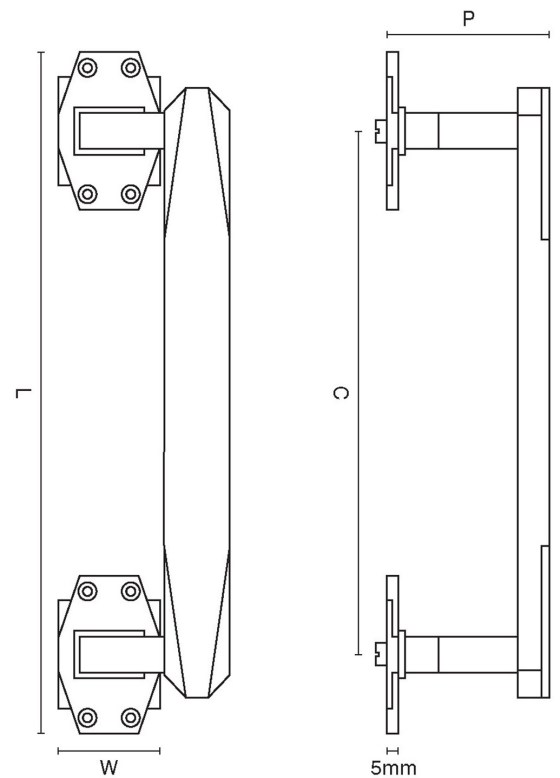

CROFT

Product Code: 7009

Product Name: Art Deco Pull Handle On Roses

Description: Part of our full Art Deco range, we bring you our Art Deco Pull Handle on Roses. Inspired by the popular international design movement of the 1920s and 1930s. Our full range is made of the finest solid brass and available in over 20 distinctive finishes.

Shown here in our Polished Nickel finish.

Product Information

265mm 300mm

Available in all Croft finishes excluding DORB, IBMA, IBUL, MBK, ORB, RBMA, TB,