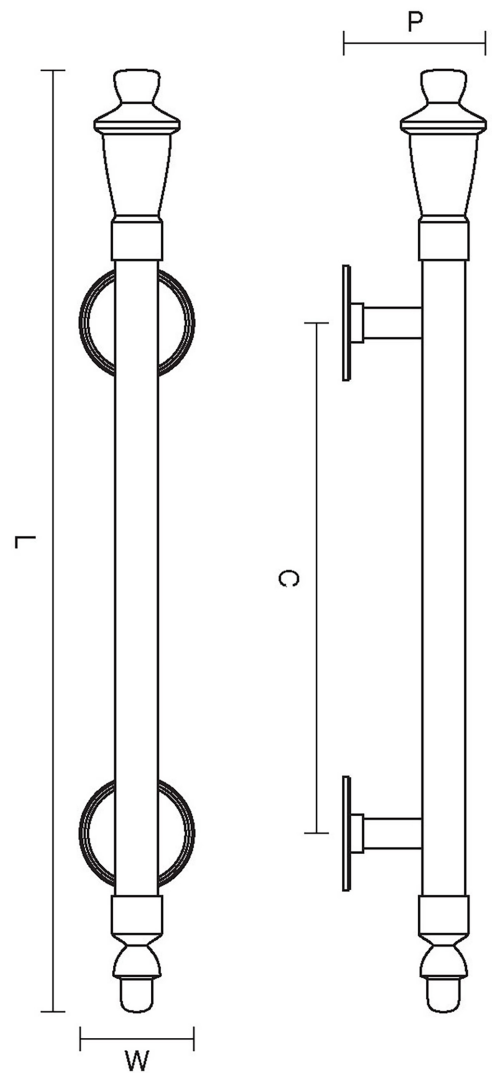

CROFT

Product Code: 6390

Product Name: Pull Handle On Roses

Description: 558mm and 762mm sizes available.

Shown here in our Light Antique Brass finish.

Product Information

558mm and 762mm sizes available.

Sizes	L	W	P	C
558mm	558	70	87	306
762mm	762	70	87	510