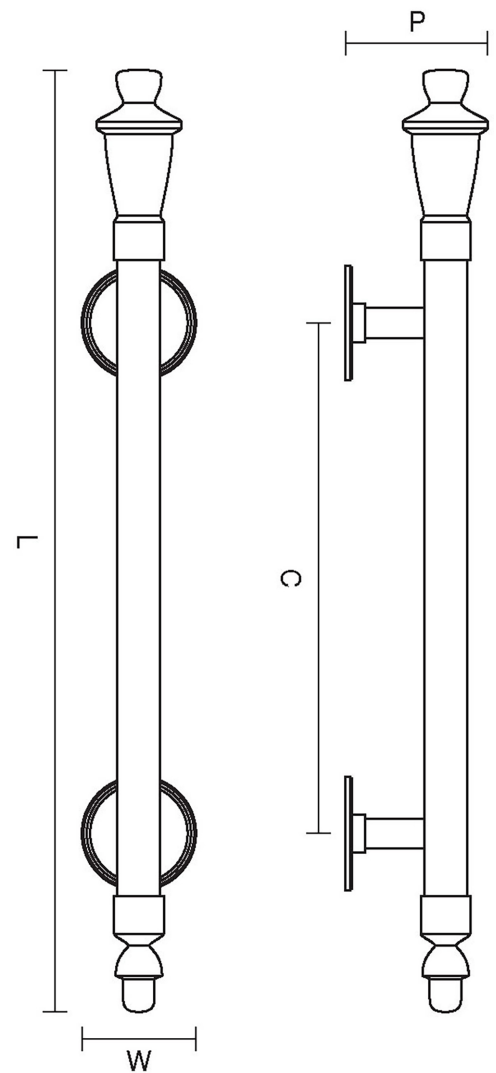

CROFT

Product Code: 6390

Product Name: Pull Handle On Roses

Description: 558mm and 762mm sizes available.

Shown here in our Light Antique Brass finish.

Product Information

558mm and 762mm sizes available.

Sizes	L	W	P	C
558mm	558	70	87	306
762mm	762	70	87	510