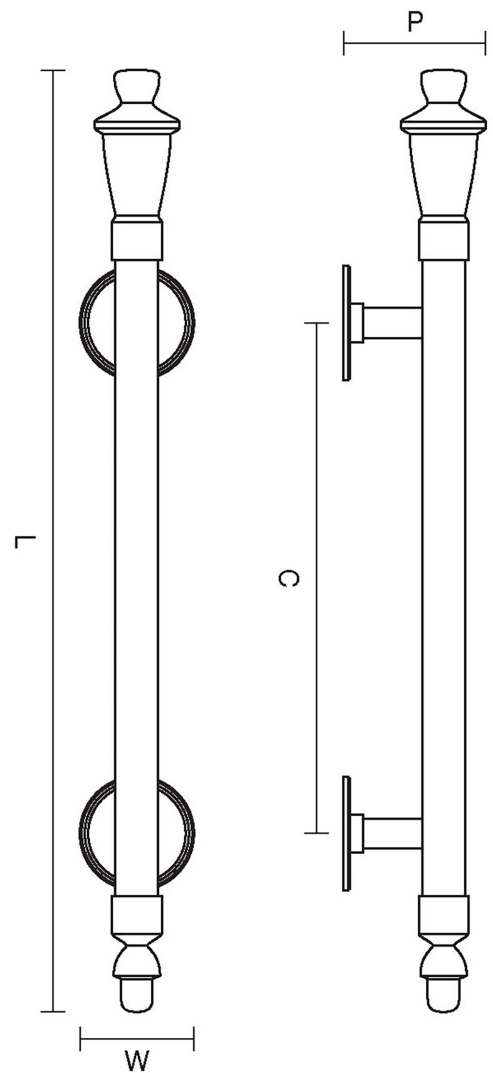

CROFT

Product Code: 6390

Product Name: Pull Handle On Roses

Description: 558mm and 762mm sizes available.

Shown here in our Light Antique Brass finish.

Product Information

558mm and 762mm sizes available.

Sizes	L	W	P	C
558mm	558	70	87	306
762mm	762	70	87	510