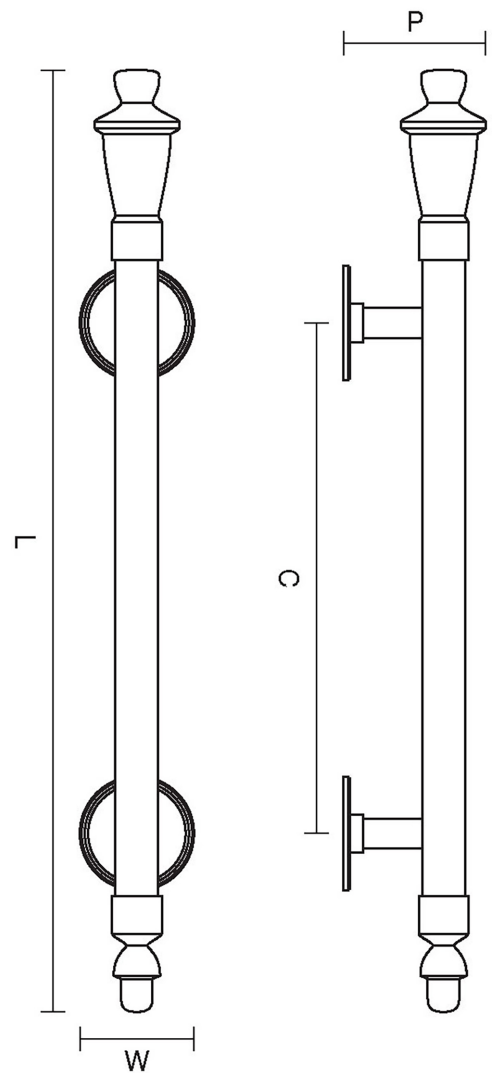

CROFT

Product Code: 6390

Product Name: Pull Handle On Roses

Description: 558mm and 762mm sizes available.

Shown here in our Light Antique Brass finish.

### Product Information

558mm and 762mm sizes available.

Sizes	L	W	P	C
558mm	558	70	87	306
762mm	762	70	87	510