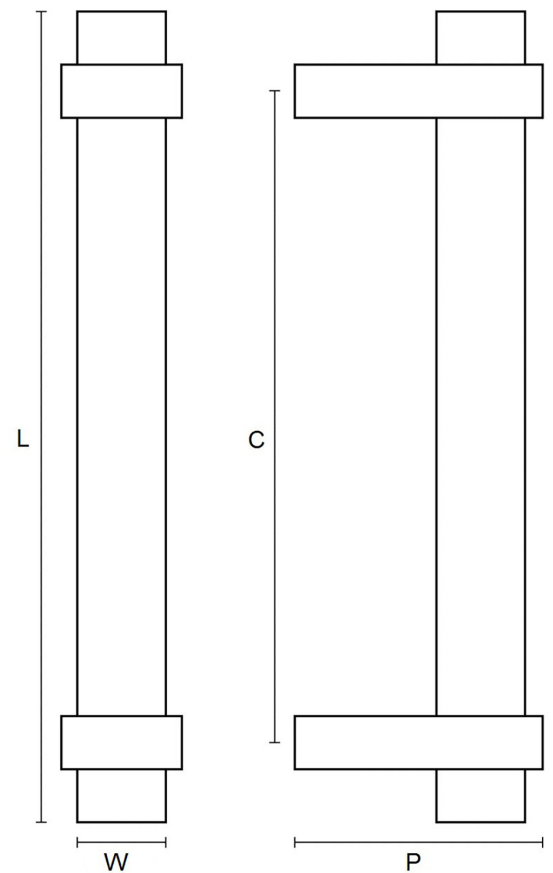

CROFT

Product Code: 6389

Product Name: Pull Handle

Description: 6", 9" and 12" sizes available.

Shown here in our Autumn Bronze finish.

### Product Information

6", 9" and 12" sizes available.

Sizes	L	W	P	C
6"	152	12	40	125
9"	229	19	60	195
12"	305	25	70	260

Available in all Croft finishes excluding RBMA, TB,