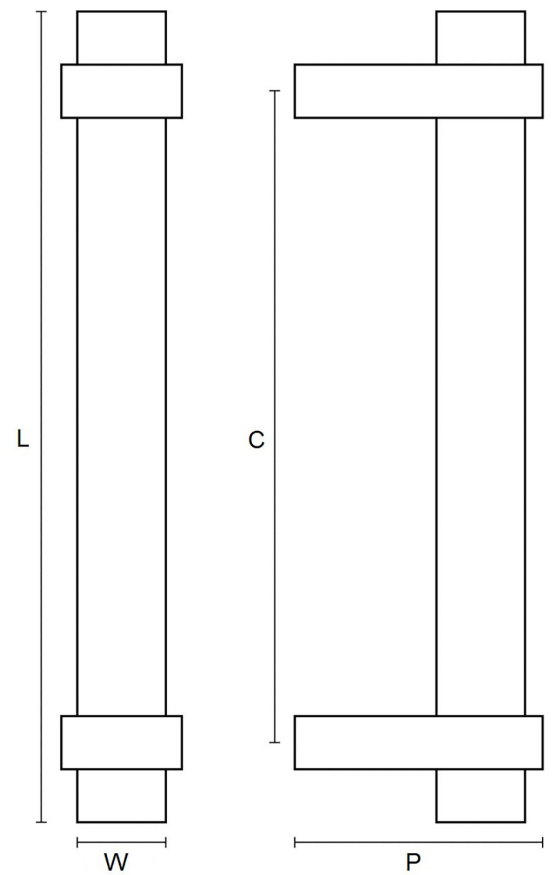

# CROFT

Product Code: 6389

Product Name: Pull Handle

Description: 6", 9" and 12" sizes available.

Shown here in our Autumn Bronze finish.

## Product Information

6", 9" and 12" sizes available.

Sizes	L	W	P	C
6"	152	12	40	125
9"	229	19	60	195
12"	305	25	70	260

Available in all Croft finishes excluding RBMA, TB,