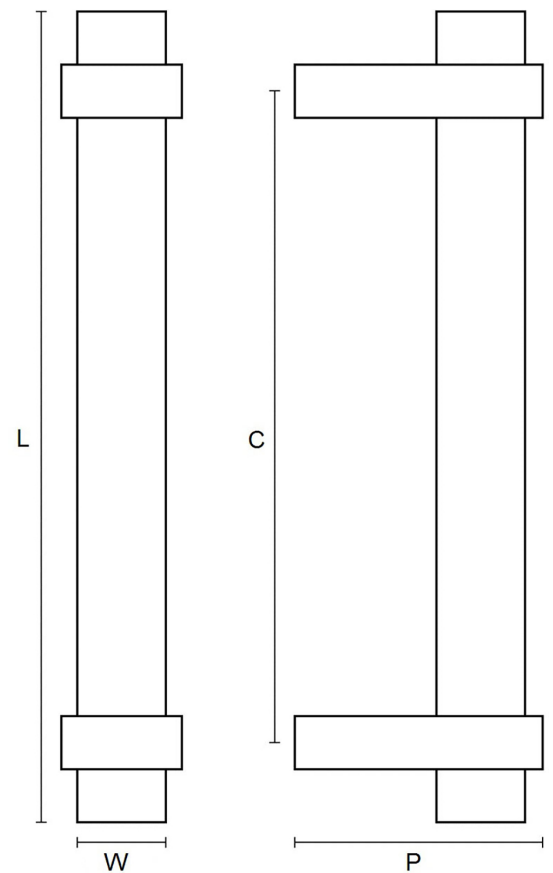

CROFT

Product Code: 6389

Product Name: Pull Handle

Description: 6", 9" and 12" sizes available.

Shown here in our Autumn Bronze finish.

Product Information

6", 9" and 12" sizes available.

Sizes	L	W	P	C
6"	152	12	40	125
9"	229	19	60	195
12"	305	25	70	260