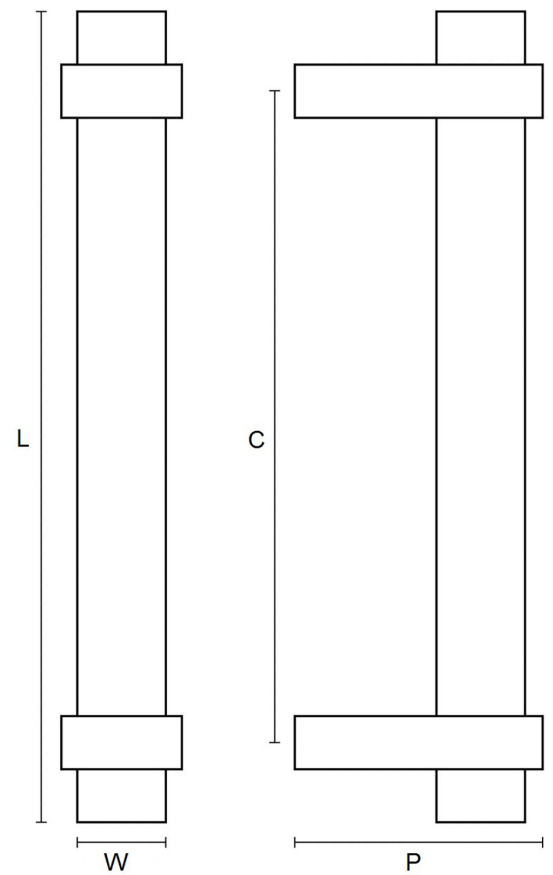

# CROFT

Product Code: 6389

Product Name: Pull Handle

Description: 6", 9" and 12" sizes available.

Shown here in our Autumn Bronze finish.

## Product Information

6", 9" and 12" sizes available.

Sizes	L	W	P	C
6"	152	12	40	125
9"	229	19	60	195
12"	305	25	70	260

Available in all Croft finishes excluding PG, PGUL, RBMA, TB,