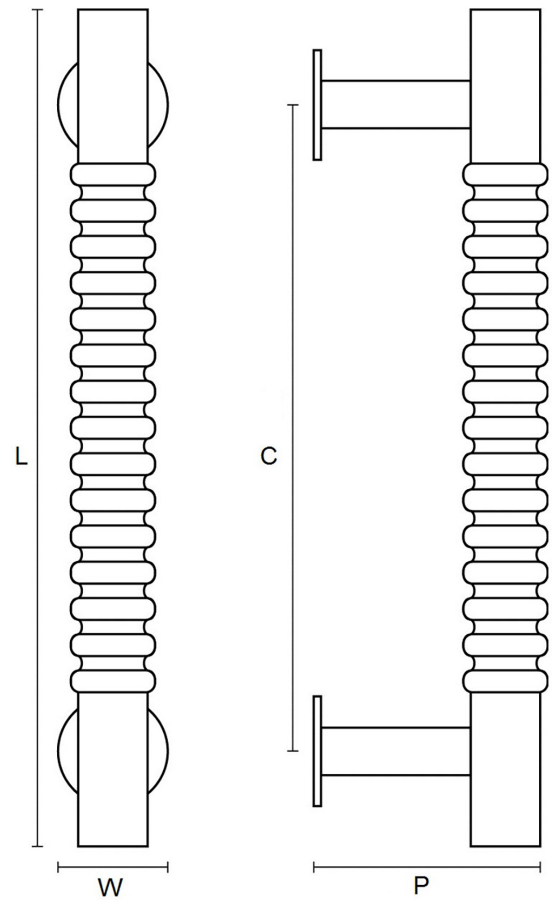

CROFT

Product Code: 6388

Product Name: Rutland Pull Handle

Description: 6", 9" and 12" sizes available.

Shown here in our Antique Brass finish.

### Product Information

6", 9" and 12" sizes available.

Sizes	L	W	P	C
6"	152	19	41	119
9"	229	30	53	179
12"	305	30	65	255

Available in all Croft finishes excluding RBMA, TB,