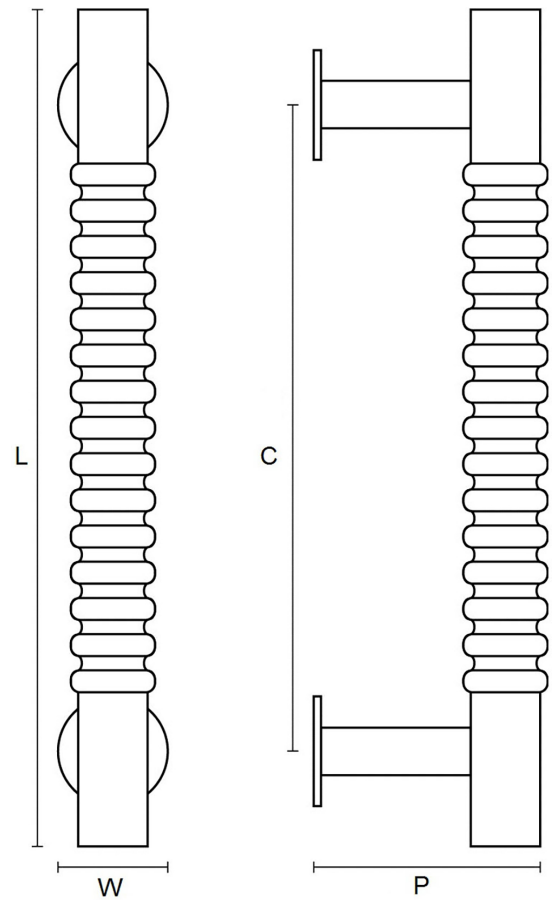

CROFT

Product Code: 6388

Product Name: Rutland Pull Handle

Description: 6", 9" and 12" sizes available.

Shown here in our Antique Brass finish.

Product Information

6", 9" and 12" sizes available.

Sizes	L	W	P	C
6"	152	19	41	119
9"	229	30	53	179
12"	305	30	65	255