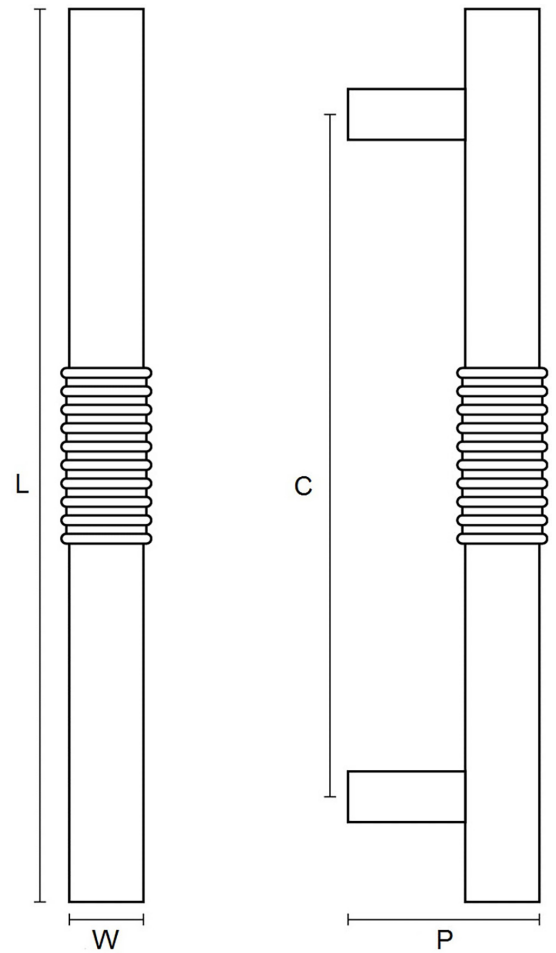

CROFT

Product Code: 6387

Product Name: Reeded Pull Handle

Description: 6", 9" and 12" sizes available.

Shown here in our Autumn Bronze finish.

### Product Information

6", 9" and 12" sizes available.

Sizes	L	W	P	C
6"	152	16	40	119
9"	229	19	49	179
12"	305	25	52	255

Available in all Croft finishes excluding RBMA, TB,