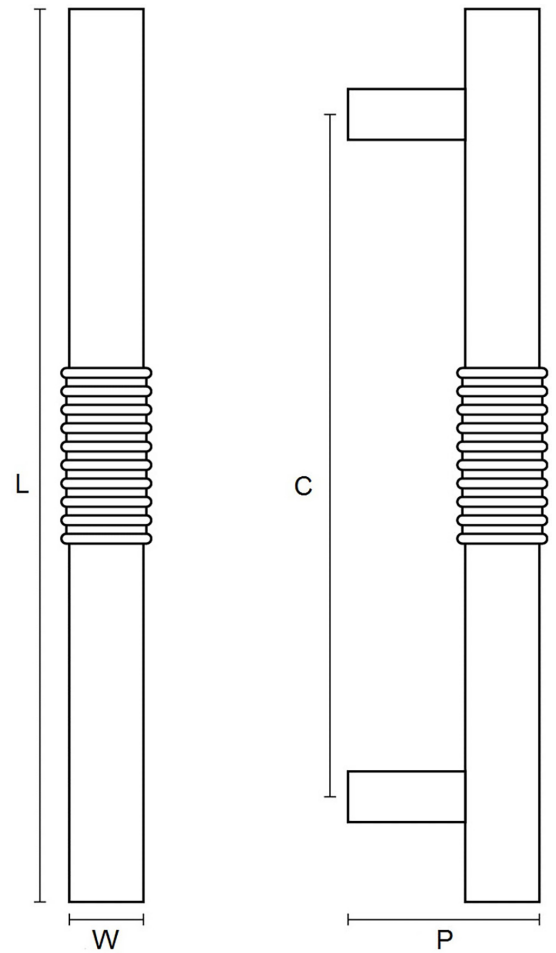

CROFT

Product Code: 6387

Product Name: Reeded Pull Handle

Description: 6", 9" and 12" sizes available.

Shown here in our Autumn Bronze finish.

Product Information

6", 9" and 12" sizes available.

Sizes	L	W	P	C
6"	152	16	40	119
9"	229	19	49	179
12"	305	25	52	255