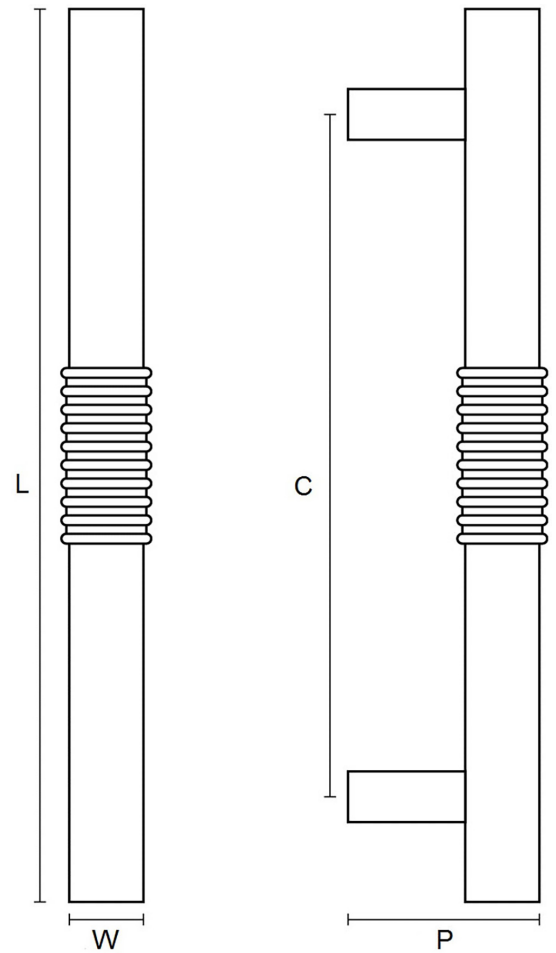

CROFT

Product Code: 6387

Product Name: Reeded Pull Handle

Description: 6", 9" and 12" sizes available.

Shown here in our Autumn Bronze finish.

Product Information

6", 9" and 12" sizes available.

Sizes	L	W	P	C
6"	152	16	40	119
9"	229	19	49	179
12"	305	25	52	255

Available in all Croft finishes excluding DORB, IBMA, IBUL, MBK, ORB, RBMA, TB,