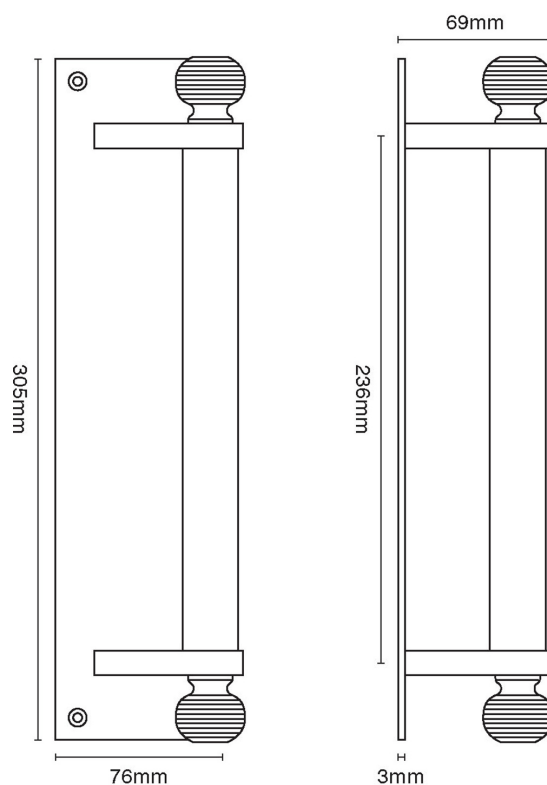

CROFT

Product Code: 6386

Product Name: Pull Handle On Plate

Description: 305 x 76mm

Shown here in our Light Antique Brass finish.

Product Information

305 x 76mm

Available in all Croft finishes excluding RBMA, TB,