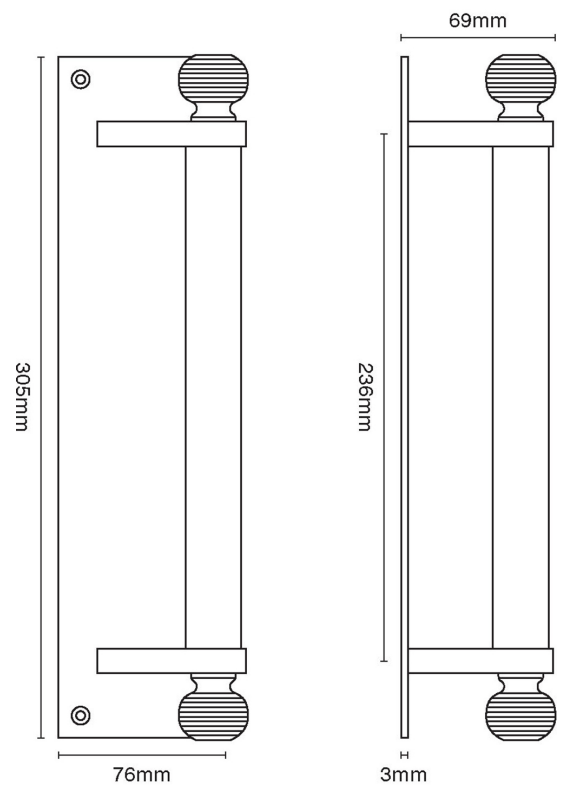

CROFT

Product Code: 6386

Product Name: Pull Handle On Plate

Description: 305 x 76mm

Shown here in our Light Antique Brass finish.

Product Information

305 x 76mm

Available in all Croft finishes excluding DORB, IBMA, IBUL, MBK, ORB, RBMA, TB,