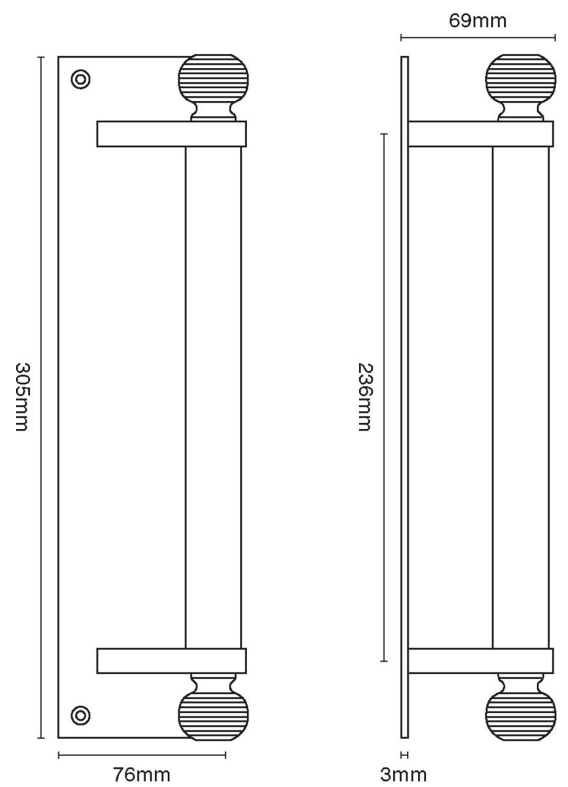

CROFT

Product Code: 6386

Product Name: Pull Handle On Plate

Description: 305 x 76mm

Shown here in our Light Antique Brass finish.

### Product Information

305 x 76mm

Available in all Croft finishes excluding RBMA, TB,