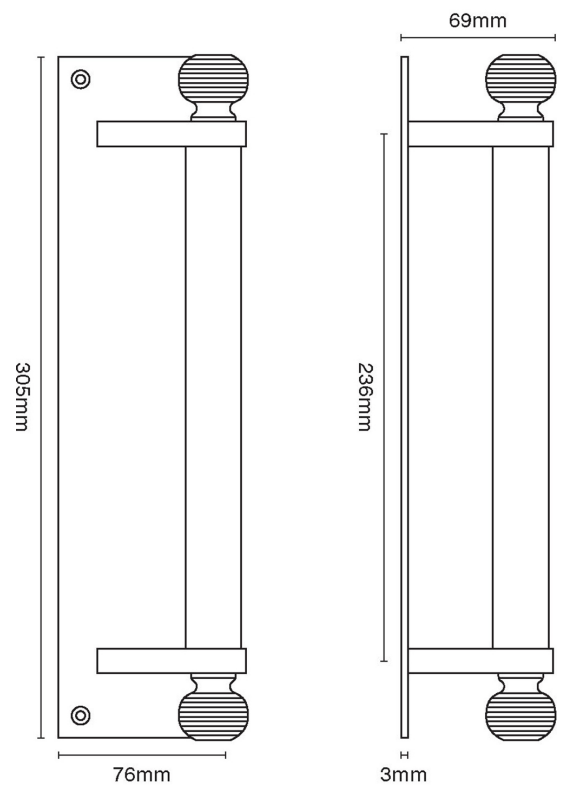

CROFT

Product Code: 6386

Product Name: Pull Handle On Plate

Description: 305 x 76mm

Shown here in our Light Antique Brass finish.

Product Information

305 x 76mm

Available in all Croft finishes excluding RBMA, TB,