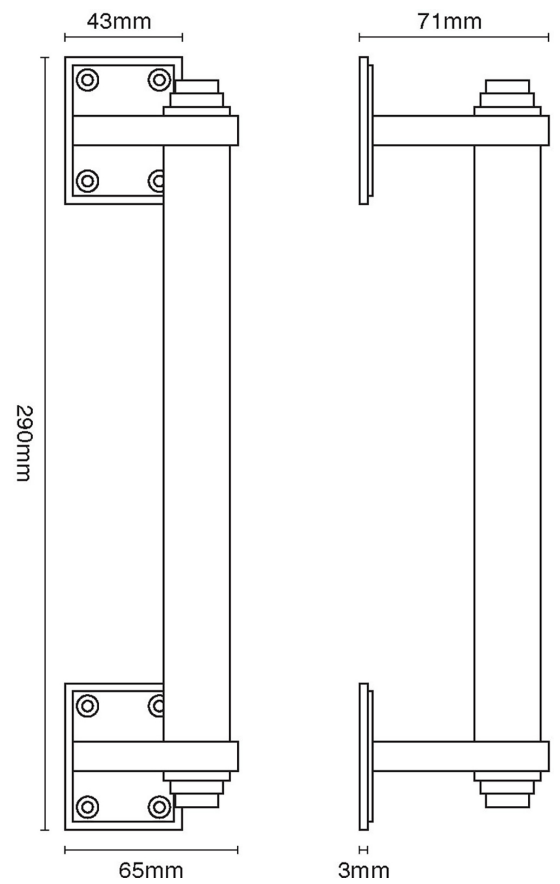

CROFT

Product Code: 6385

Product Name: Pull Handle On Roses

Description: 290mm

Shown here in our Antique Brass finish.

Product Information

290mm

Available in all Croft finishes excluding RBMA, TB,