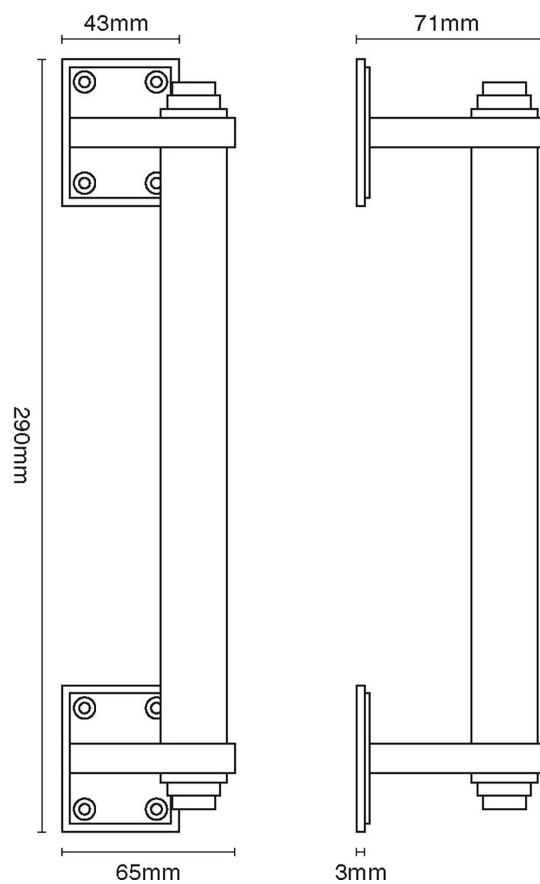

CROFT

Product Code: 6385

Product Name: Pull Handle On Roses

Description: 290mm

Shown here in our Antique Brass finish.

Product Information

290mm

Available in all Croft finishes excluding DORB, IBMA, IBUL, MBK, ORB, RBMA, TB,