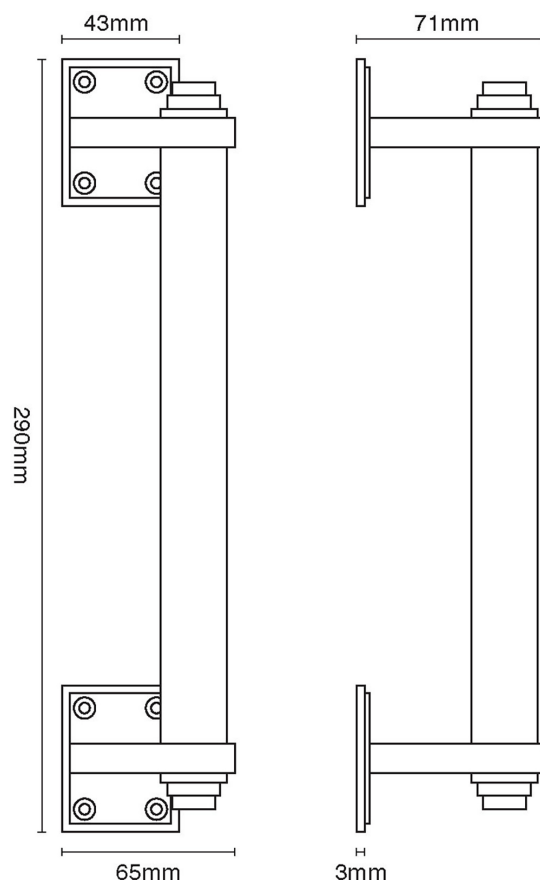

CROFT

Product Code: 6385

Product Name: Pull Handle On Roses

Description: 290mm

Shown here in our Antique Brass finish.

### Product Information

290mm

Available in all Croft finishes excluding RBMA, TB,