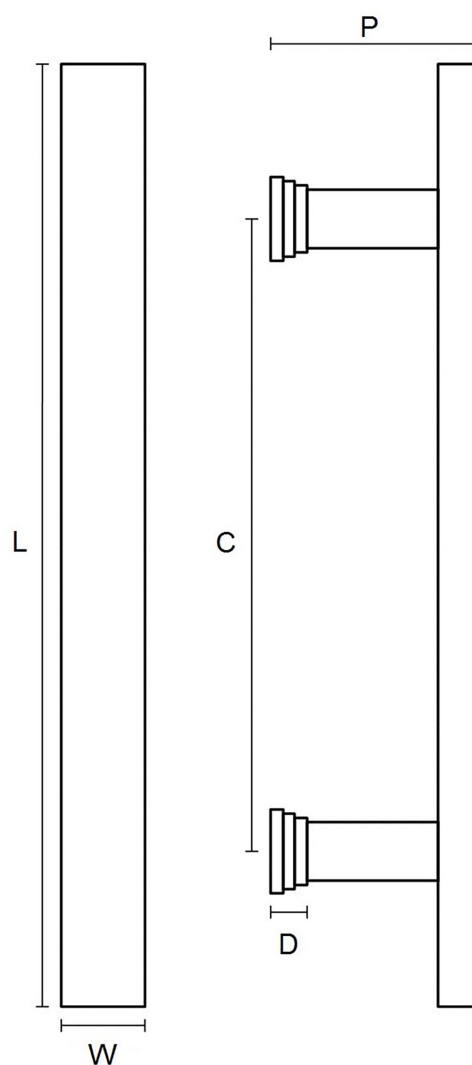

CROFT

Product Code: 6384

Product Name: Plain Bar Pull Handle

Description: Our exquisite 6384 Plain Bar Pull Handle with stepped edge roses available 9" or 12"

Shown here in our Polished Nickel finish.

### Product Information

12" version available back to back fix on request.

Sizes	L	W	D	P	C
9"	229	20	9	50	179
12"	305	20	9	50	255