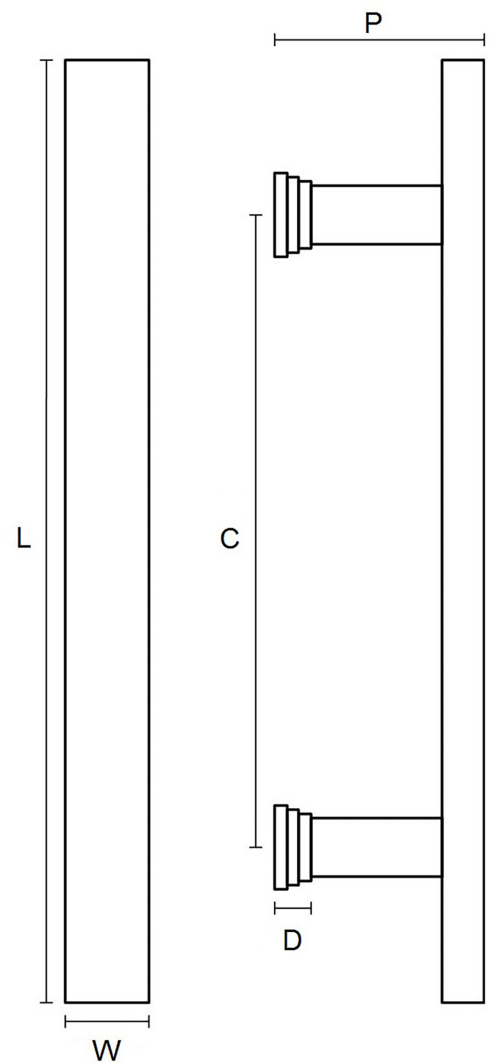

CROFT

Product Code: 6384

Product Name: Plain Bar Pull Handle

Description: Our exquisite 6384 Plain Bar Pull Handle with stepped edge roses available 9" or 12"

Shown here in our Polished Nickel finish.

Product Information

12" version available back to back fix on request.

Sizes	L	W	D	P	C
9"	229	20	9	50	179
12"	305	20	9	50	255